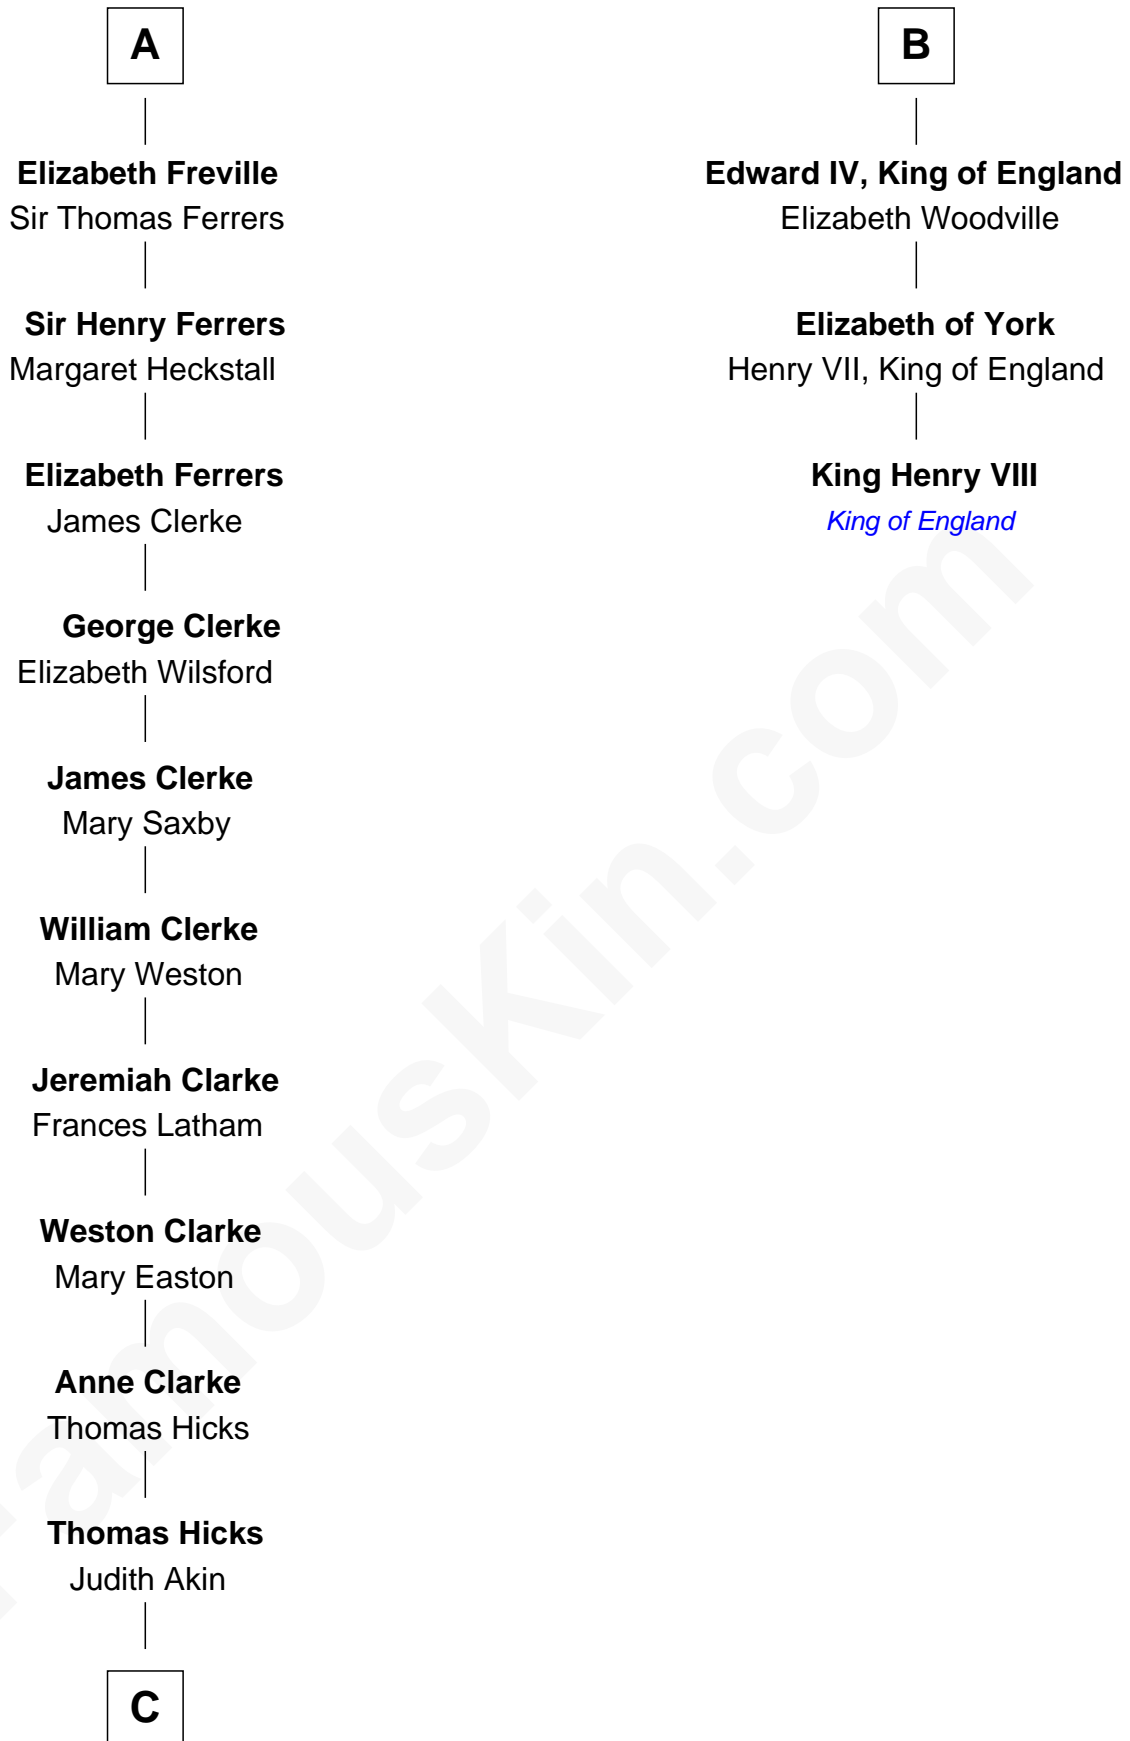

FamousKin.com Relationship Chart of

Hetty Green

"The Witch of Wall Street"

9th cousin 11 times removed of

King Henry VIII

King of England

Sir William Longespee

Ela of Salisbury

C

—
Sarah Hicks

Gideon Howland

—
Gideon Howland

Mehitable Howland

—
Abby Slocum Howland

Edward Mott Robinson

—
Hetty Green

"The Witch of Wall Street"

FamousKin.com