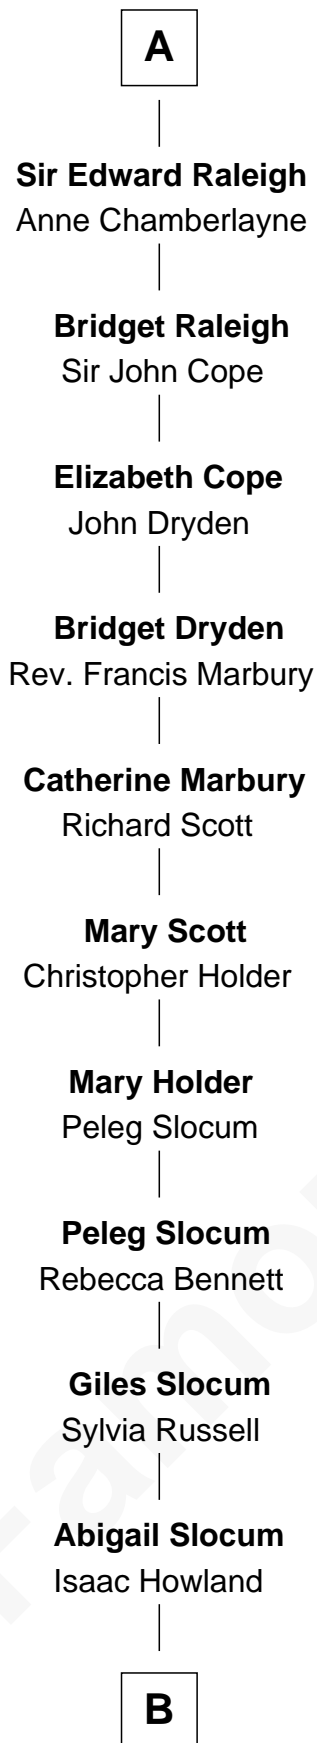

FamousKin.com

Relationship Chart of

Hetty Green

"The Witch of Wall Street"

7th cousin 12 times removed of

Jane Seymour

3rd Wife of King Henry VIII

Sir Hugh I de Audley

Iseult de Mortimer

B

—
Mehitable Howland

Gideon Howland

—
Abby Slocum Howland

Edward Mott Robinson

—
Hetty Green

"The Witch of Wall Street"