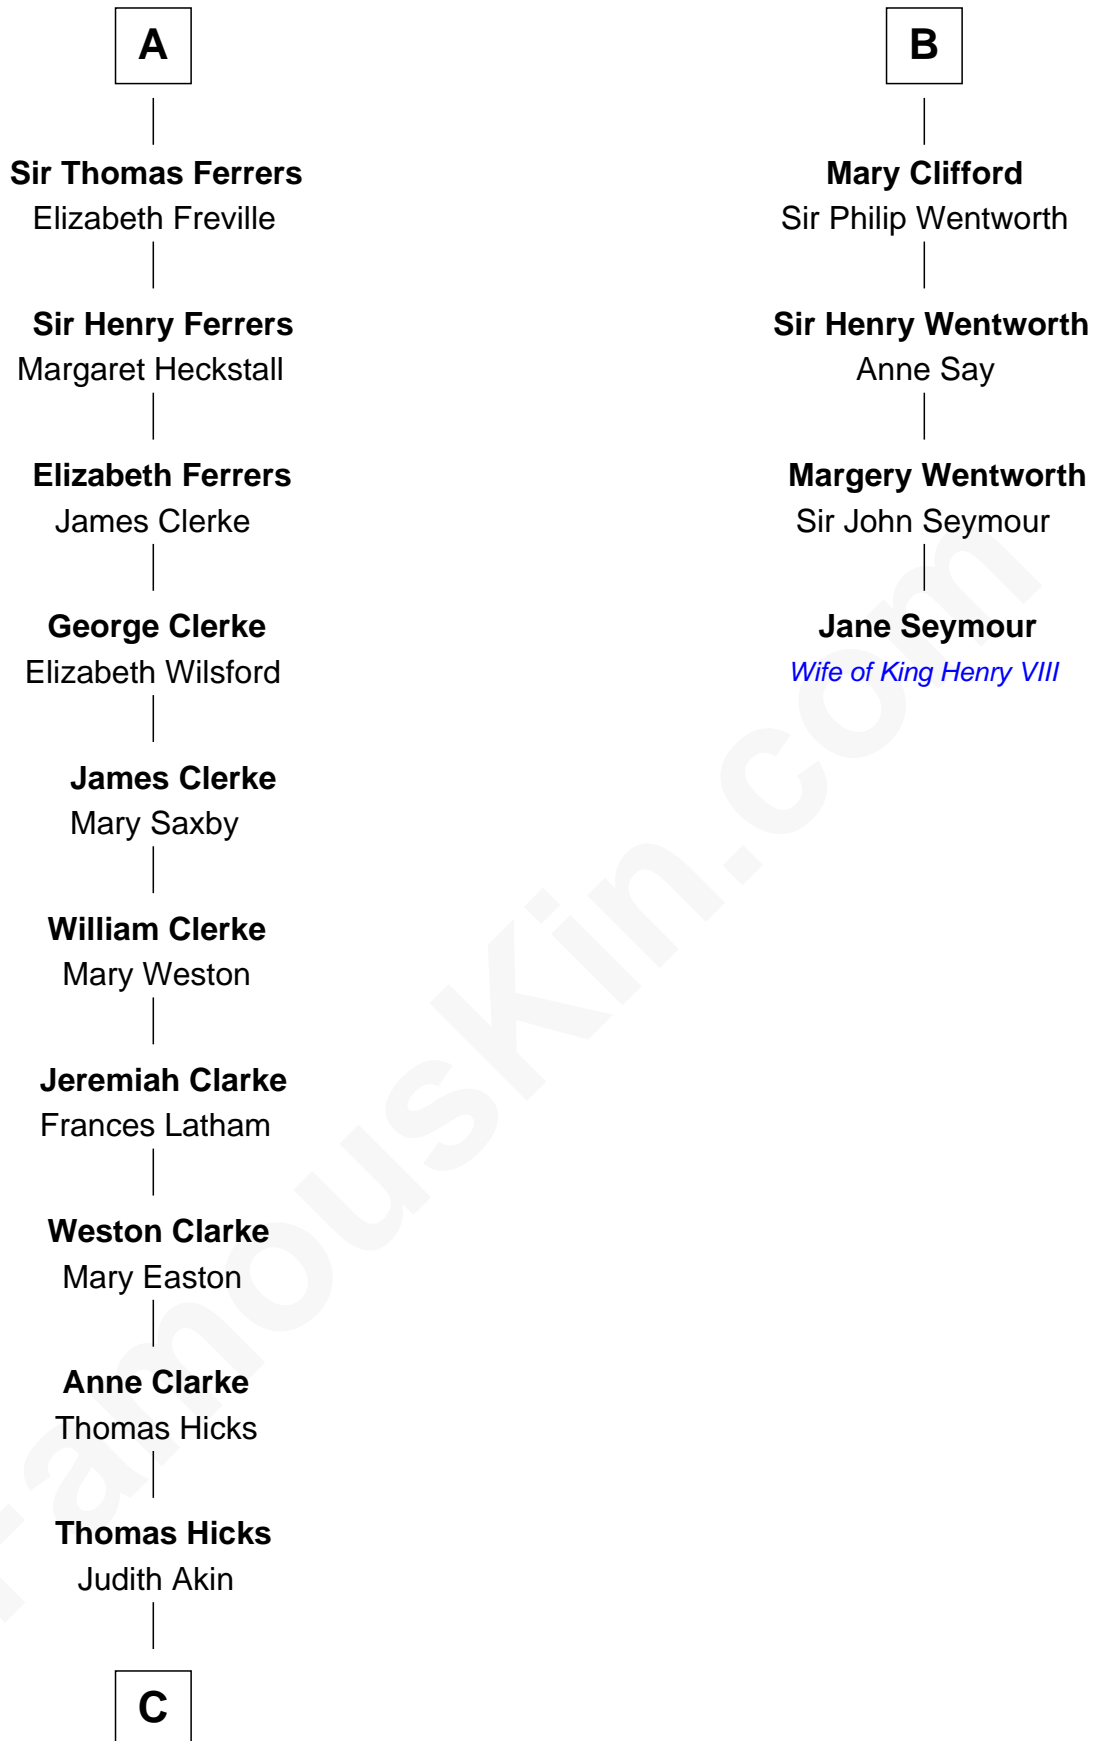

FamousKin.com

Relationship Chart of

Hetty Green

"The Witch of Wall Street"

10th cousin 10 times removed of

Jane Seymour

3rd Wife of King Henry VIII

C

—
Sarah Hicks

Gideon Howland

—
Gideon Howland

Mehitable Howland

—
Abby Slocum Howland

Edward Mott Robinson

—
Hetty Green

"The Witch of Wall Street"