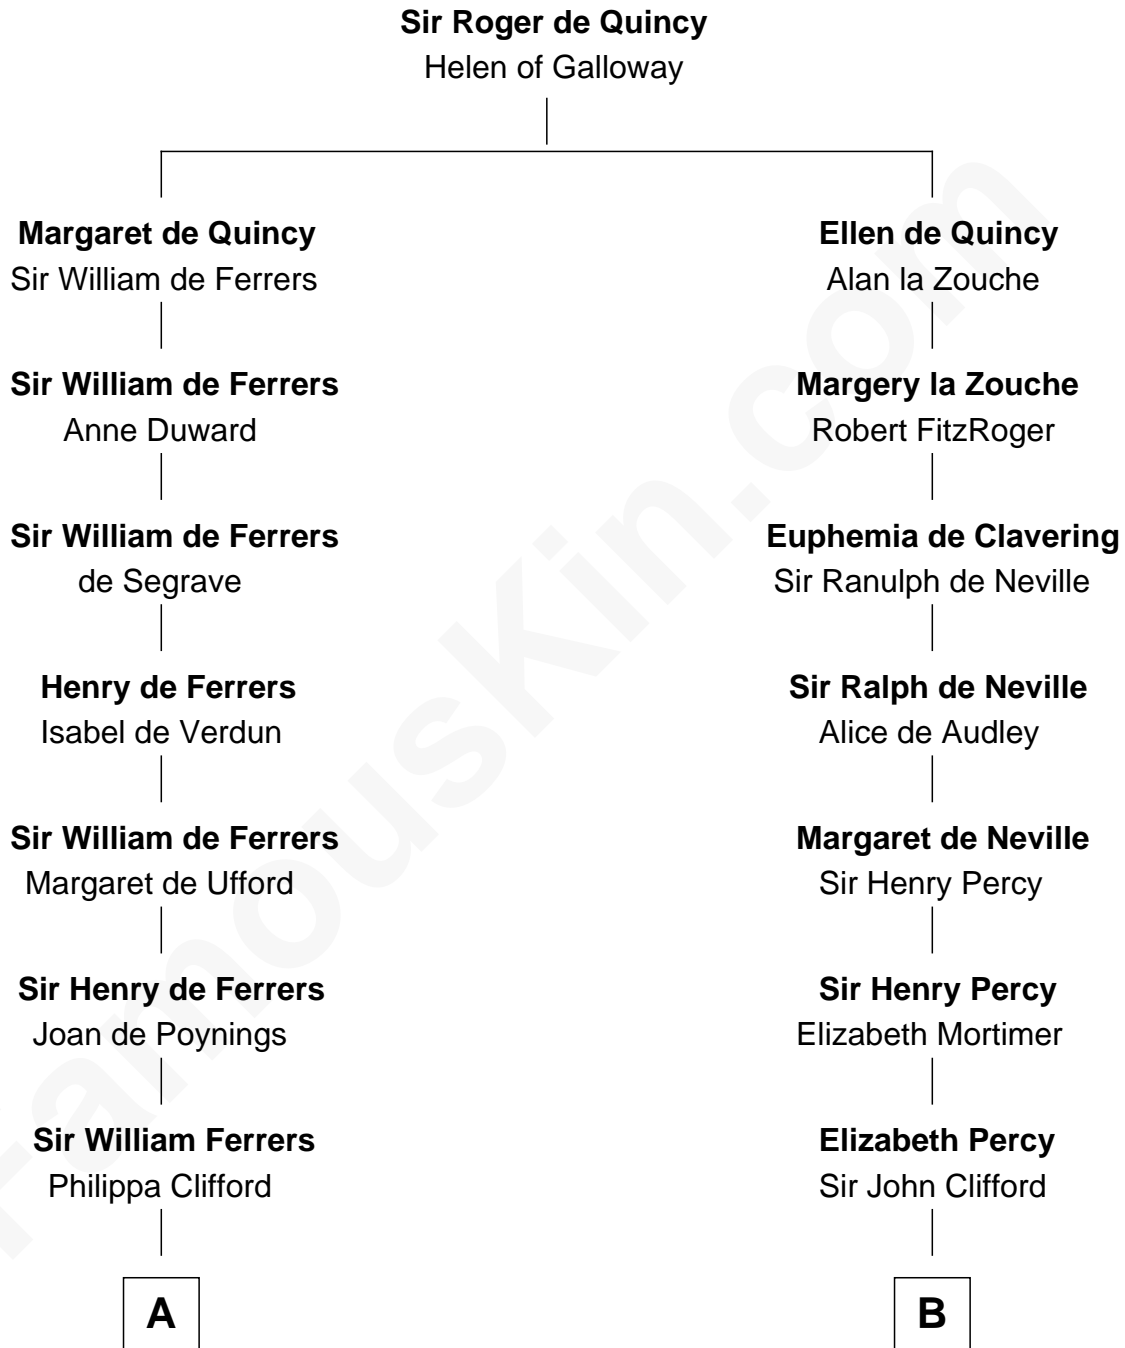

FamousKin.com

Relationship Chart of

Hetty Green

"The Witch of Wall Street"

10th cousin 10 times removed of

Jane Seymour

3rd Wife of King Henry VIII

C

—
Sarah Hicks

Gideon Howland

—
Gideon Howland

Mehitable Howland

—
Abby Slocum Howland

Edward Mott Robinson

—
Hetty Green

"The Witch of Wall Street"