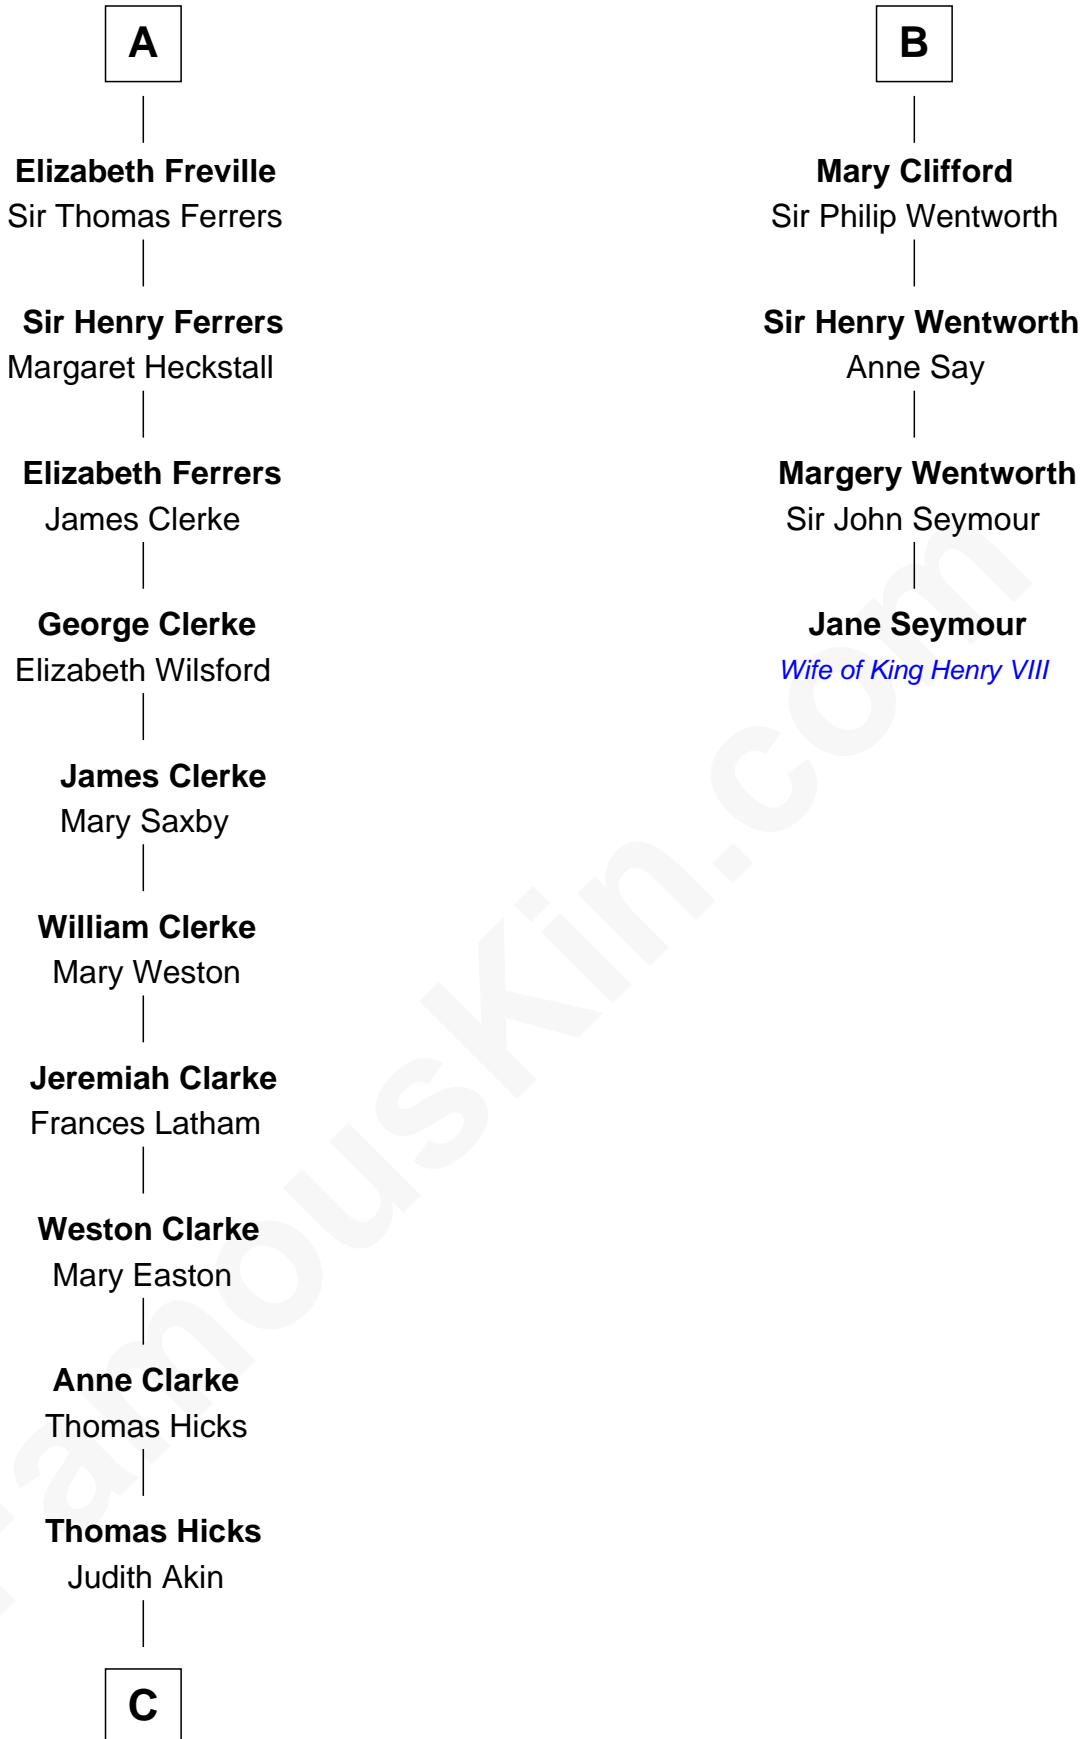

## Relationship Chart of

### Hetty Green

*"The Witch of Wall Street"*

10th cousin 10 times removed of

### Jane Seymour

*3rd Wife of King Henry VIII*

**Sir William Longespee**

Ela of Salisbury

**C**

—  
**Sarah Hicks**

Gideon Howland

—  
**Gideon Howland**

Mehitable Howland

—  
**Abby Slocum Howland**

Edward Mott Robinson

—  
**Hetty Green**

*"The Witch of Wall Street"*

FamousKin.com