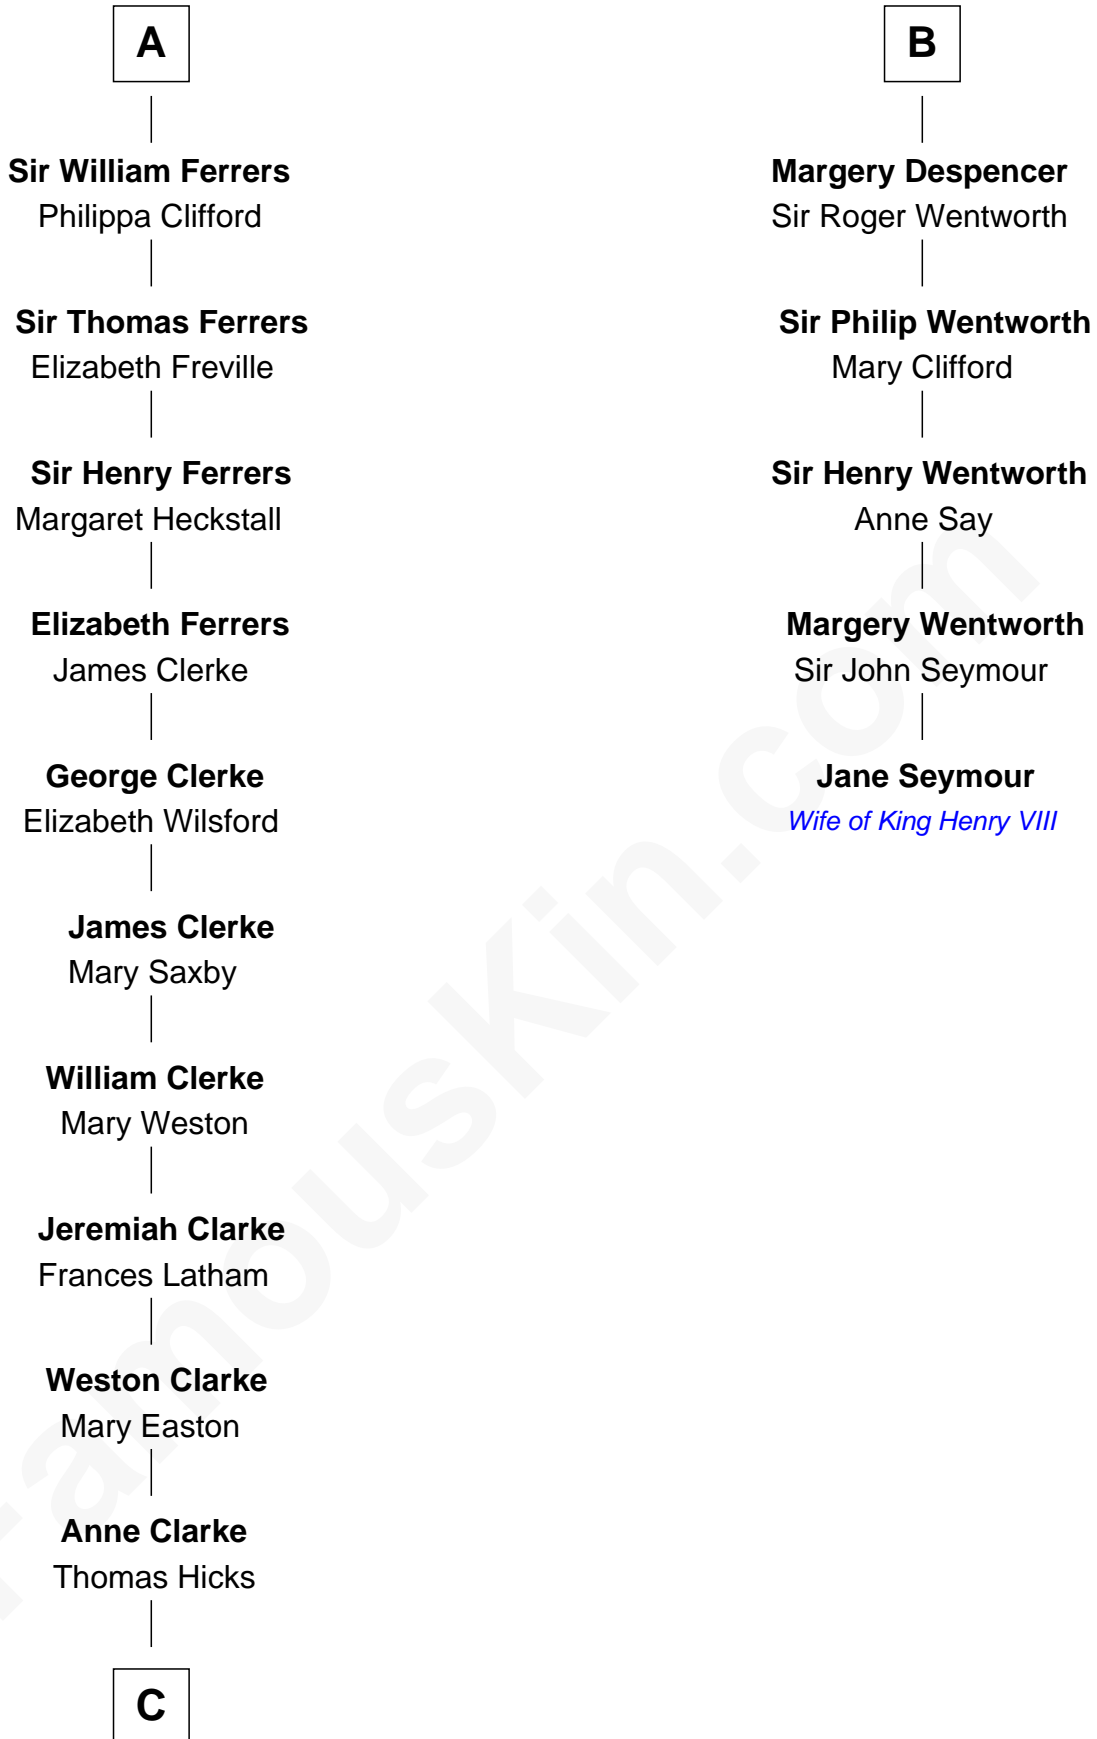

FamousKin.com

Relationship Chart of

Hetty Green

"The Witch of Wall Street"

11th cousin 10 times removed of

Jane Seymour

3rd Wife of King Henry VIII

Reginald de Braiose

Edward Mott Robinson

—
Hetty Green

"The Witch of Wall Street"

FamousKin.com