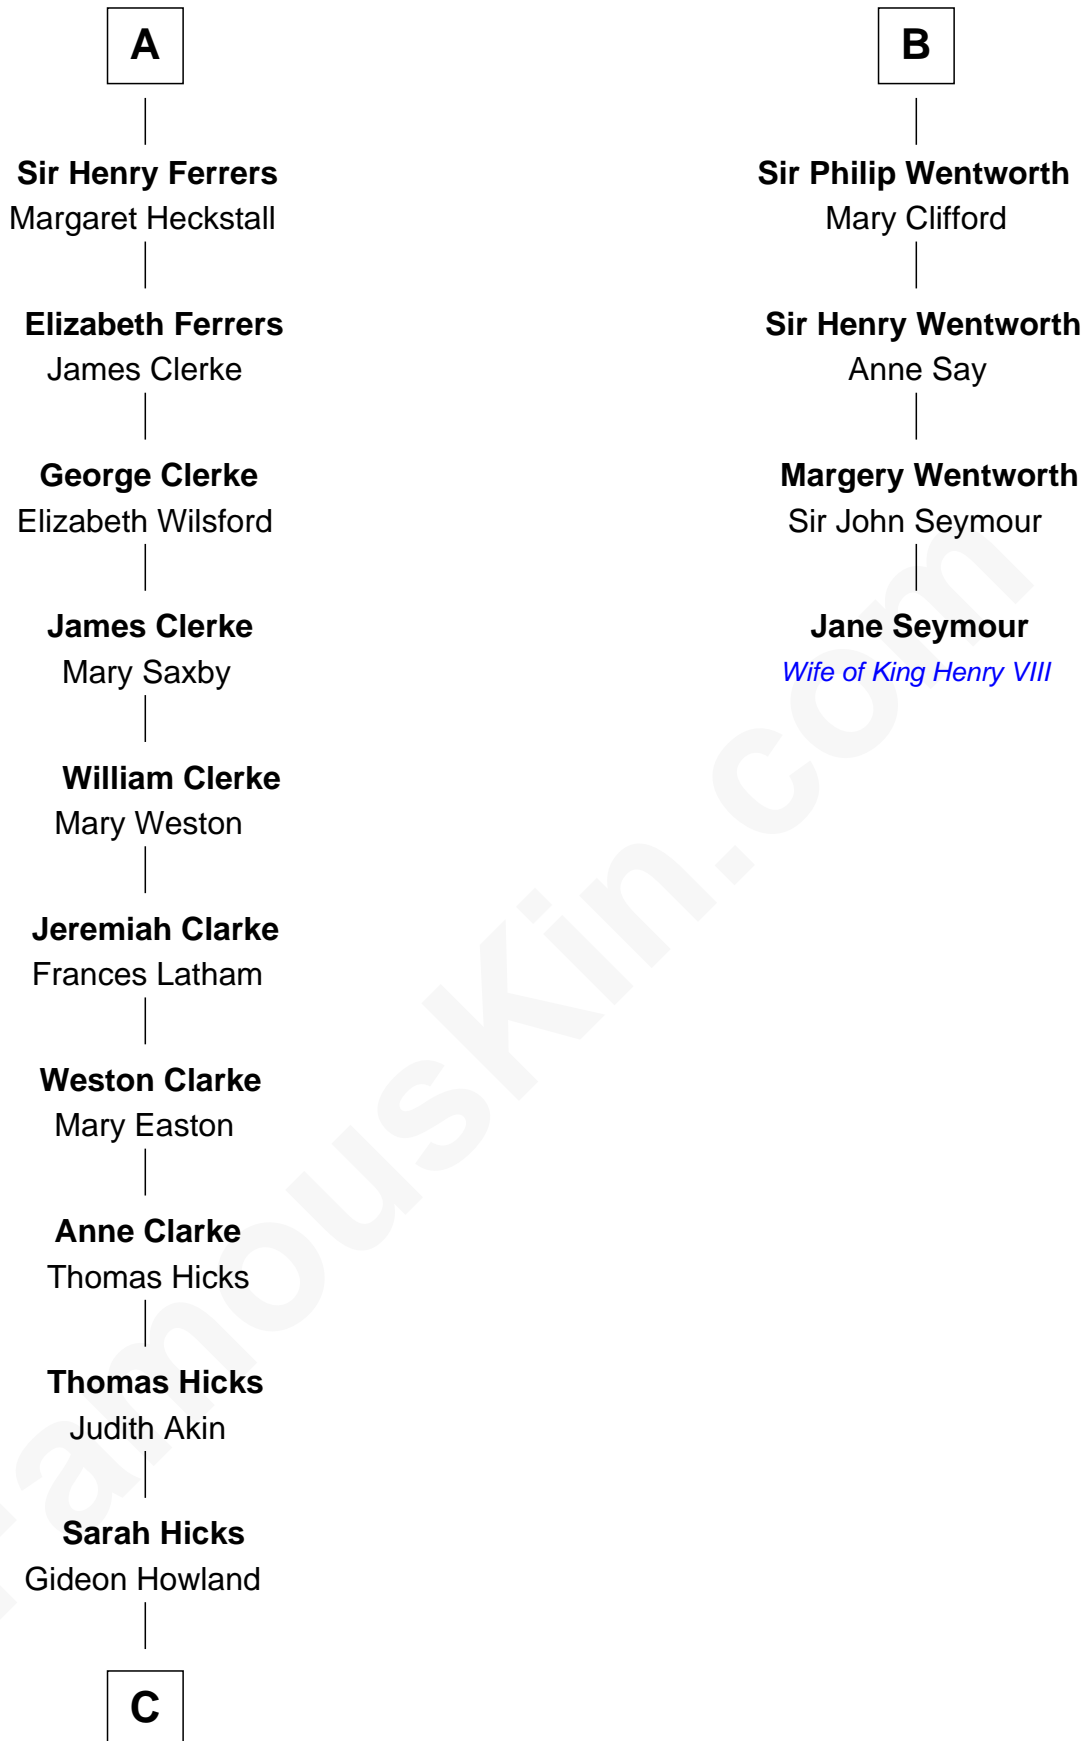

## Relationship Chart of

### Hetty Green

*"The Witch of Wall Street"*

10th cousin 9 times removed of

### Jane Seymour

*3rd Wife of King Henry VIII*

**C**

—  
**Gideon Howland**  
Mehitable Howland

—  
**Abby Slocum Howland**  
Edward Mott Robinson

—  
**Hetty Green**  
*"The Witch of Wall Street"*

FamousKin.com