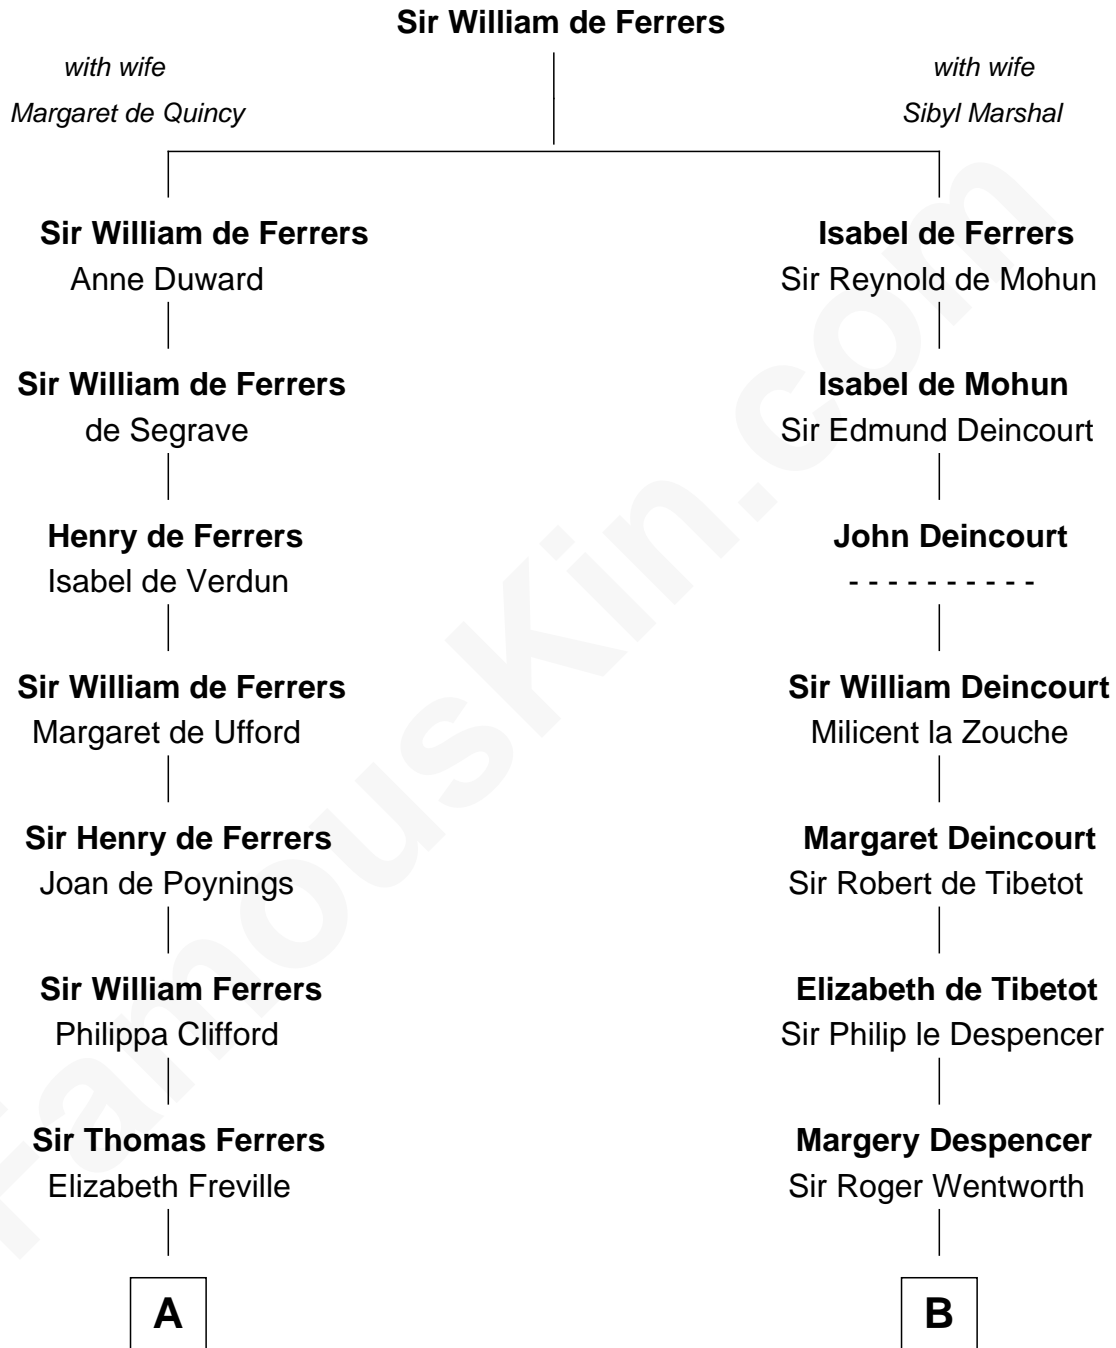

FamousKin.com

Relationship Chart of

Hetty Green

"The Witch of Wall Street"

10th cousin 9 times removed of

Jane Seymour

3rd Wife of King Henry VIII