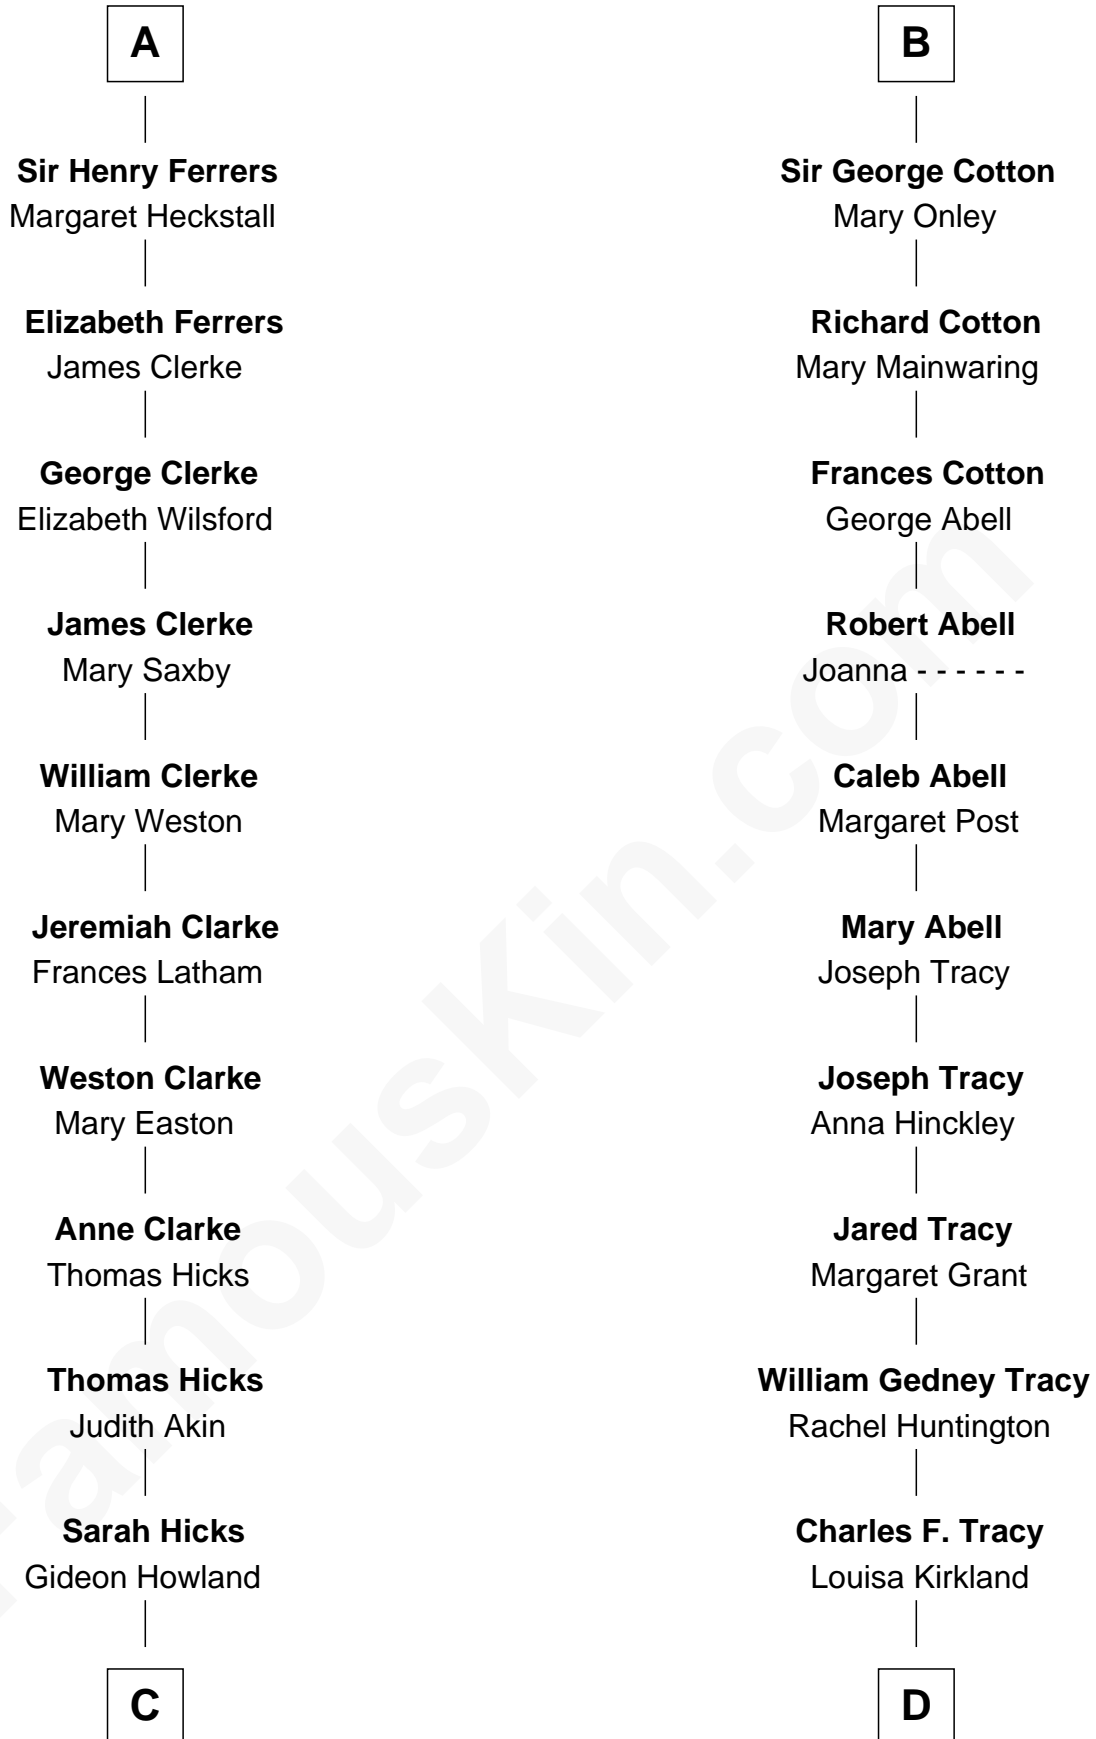

FamousKin.com Relationship Chart of

Hetty Green

"The Witch of Wall Street"

19th cousin 1 time removed of

John Adams Morgan

1952 Olympic Sailing Gold Medalist

Sir William de Ferrers

Margaret de Quincy

Sir Thomas de Berkeley

Sir Maurice de Berkeley

Eve la Zouche

Thomas de Berkeley

Katherine de Clyvedon

Sir John Berkeley

Elizabeth Betteshorne

Elizabeth Berkeley

Sir John Sutton

Jane Sutton

Thomas Mainwaring

Cecily Mainwaring

John Cotton

B

C

Gideon Howland
Mehitable Howland

Abby Slocum Howland
Edward Mott Robinson

Hetty Green
"The Witch of Wall Street"

D

Frances Louisa Tracy
John Pierpont Morgan

John Pierpont Morgan
Jane Norton Grew

Henry Sturgis Morgan
Catherine Frances Lovering Adams