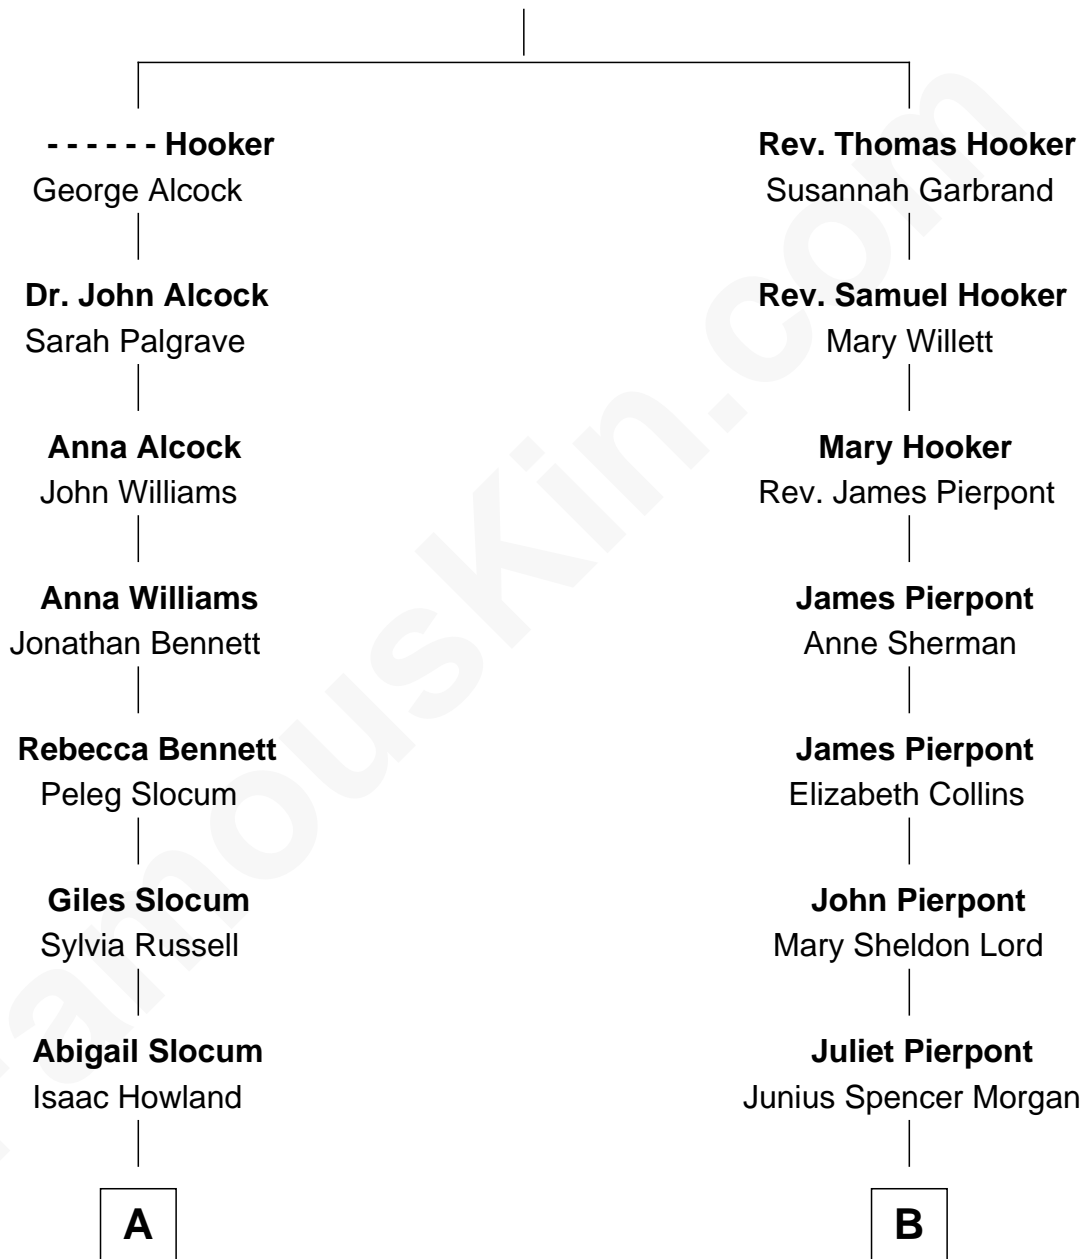

# FamousKin.com Relationship Chart of

**Hetty Green**

*"The Witch of Wall Street"*

9th cousin 1 time removed of

**John Adams Morgan**

*1952 Olympic Sailing Gold Medalist*

**Thomas Hooker**

**A**

**Mehitable Howland**

Gideon Howland

**Abby Slocum Howland**

Edward Mott Robinson

**Hetty Green**

*"The Witch of Wall Street"*

**B**

**John Pierpont Morgan**

Frances Louisa Tracy

**John Pierpont Morgan**

Jane Norton Grew

**Henry Sturgis Morgan**

Catherine Frances Lovering Adams

**John Adams Morgan**

*Olympic Gold Medalist*

FamousKin.com