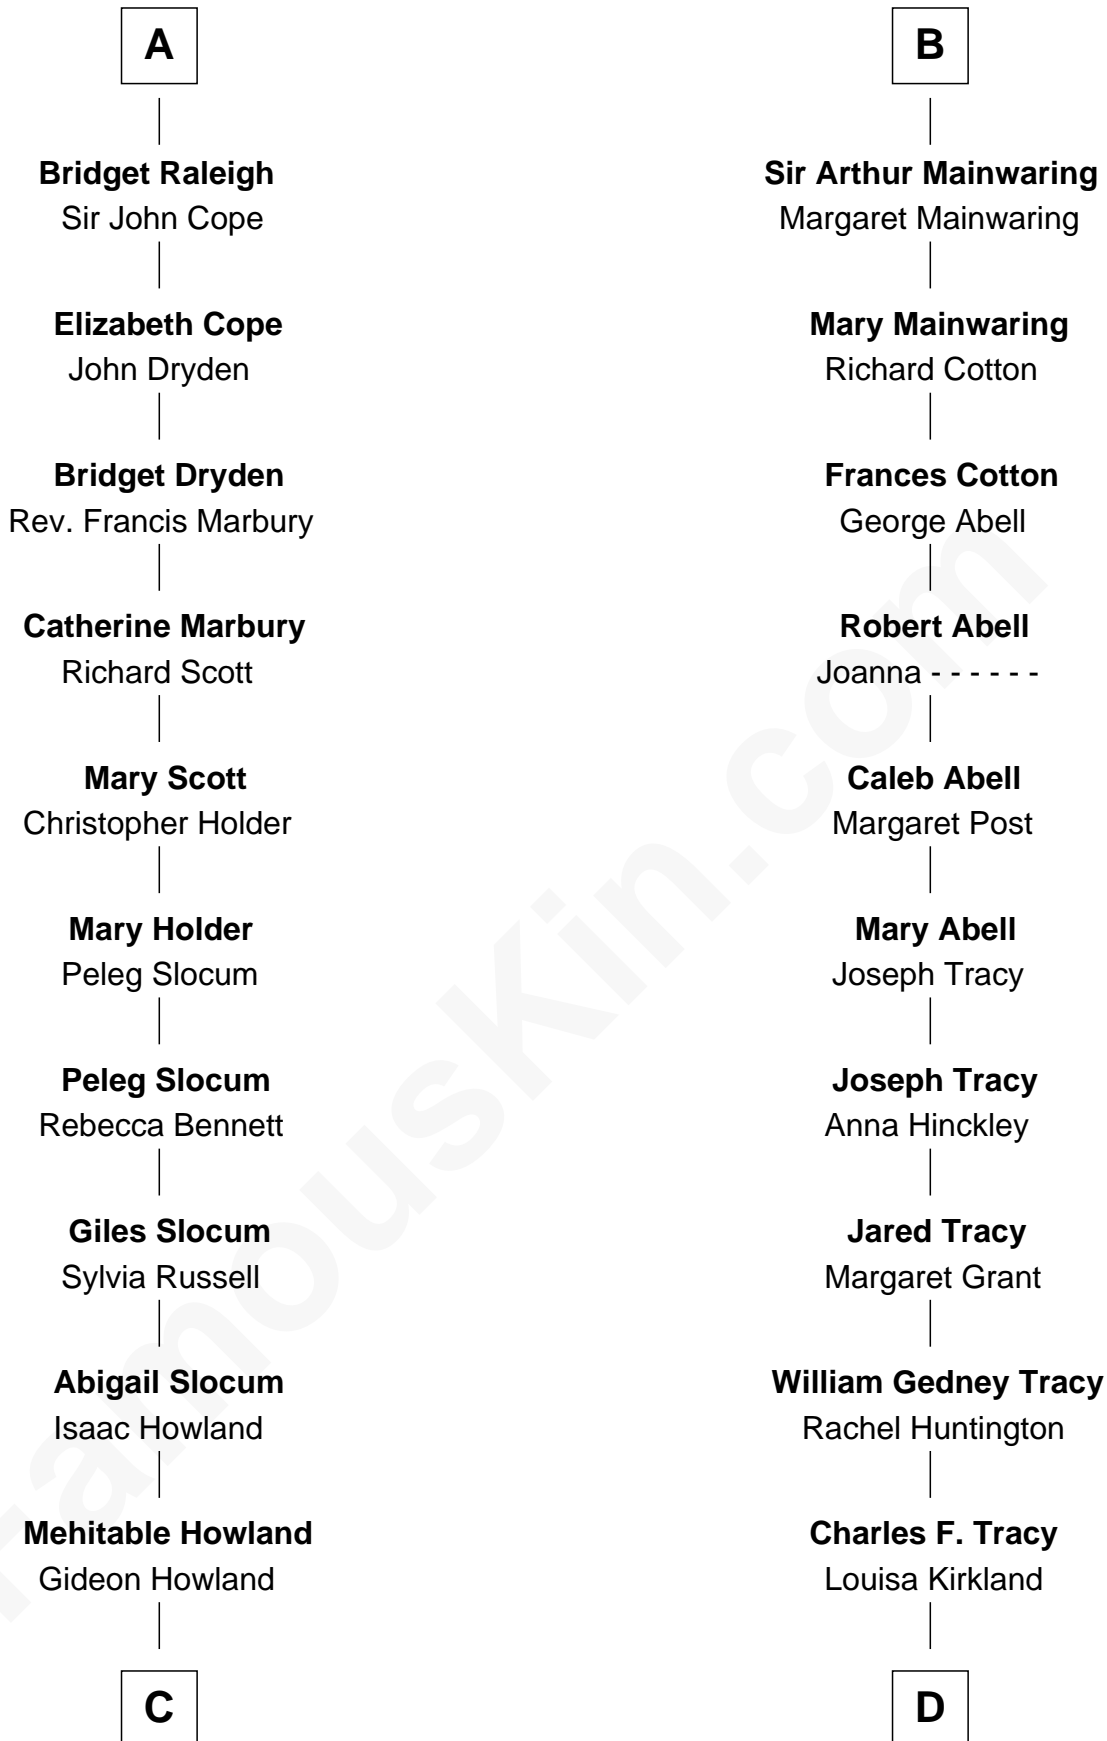

FamousKin.com Relationship Chart of

Hetty Green

"The Witch of Wall Street"

18th cousin 2 times removed of

John Adams Morgan

1952 Olympic Sailing Gold Medalist

Sir James le Boteler

Eleanor de Bohun

Sir Henry Vernon

Elizabeth Vernon

Sir Robert Corbet

Dorothy Corbet

Sir Richard Mainwaring

B

C

Abby Slocum Howland
Edward Mott Robinson