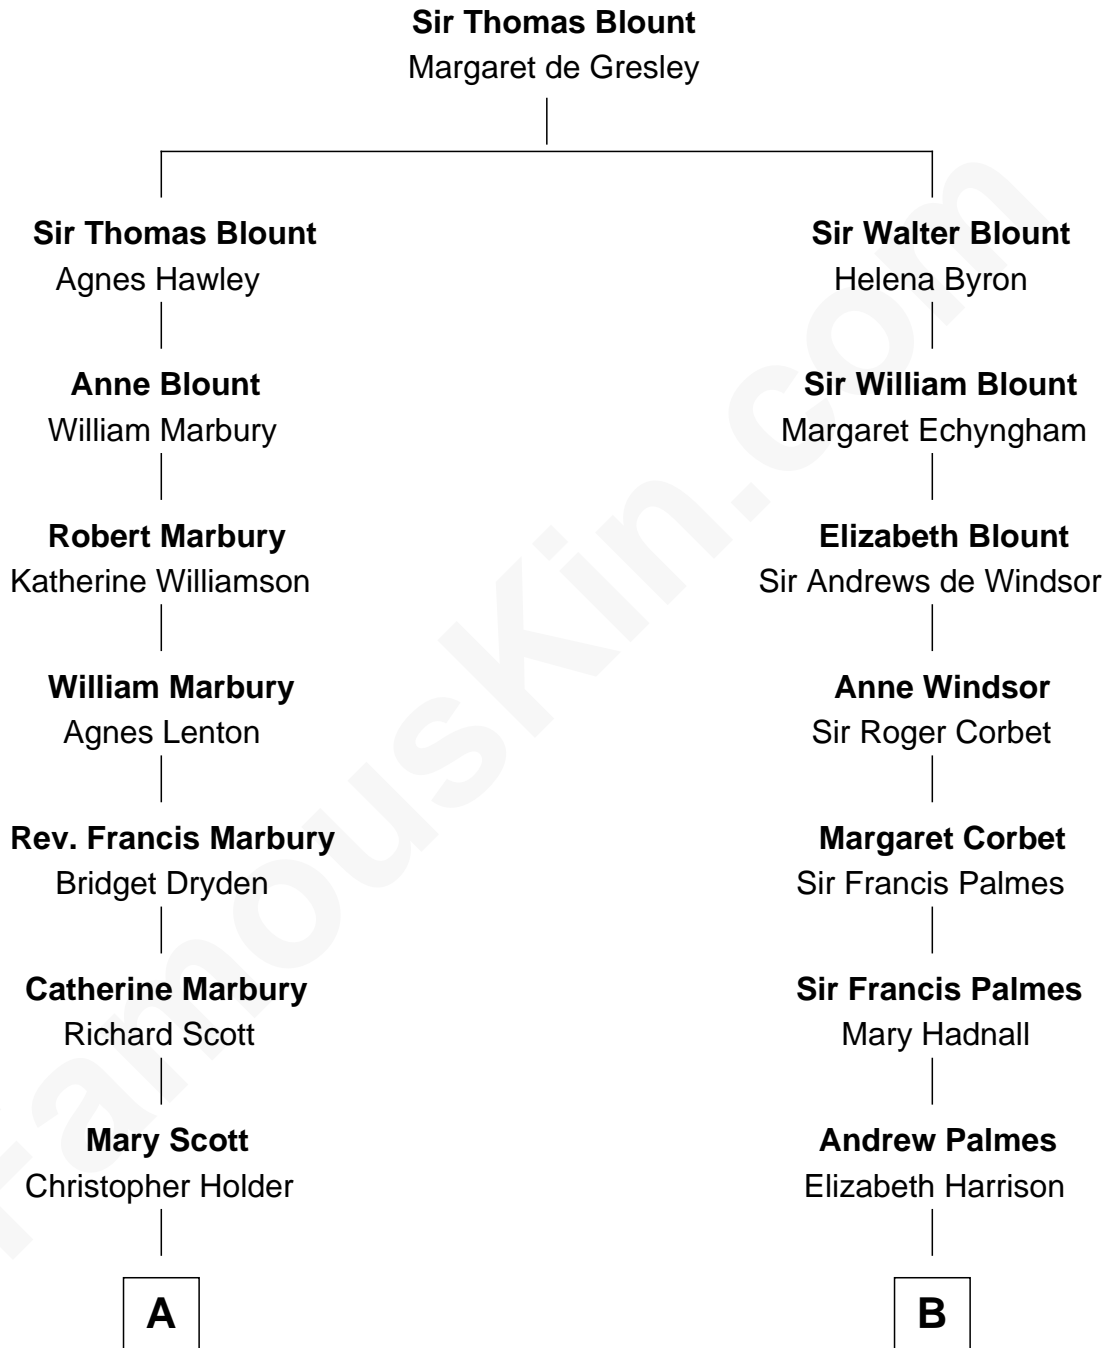

## Relationship Chart of

### Hetty Green

*"The Witch of Wall Street"*

13th cousin 5 times removed of

**Benedict Cumberbatch**

*Movie, Television and Stage Actor*

C

Timothy Carlton Congdon Cumberbatch

Wanda Ventham