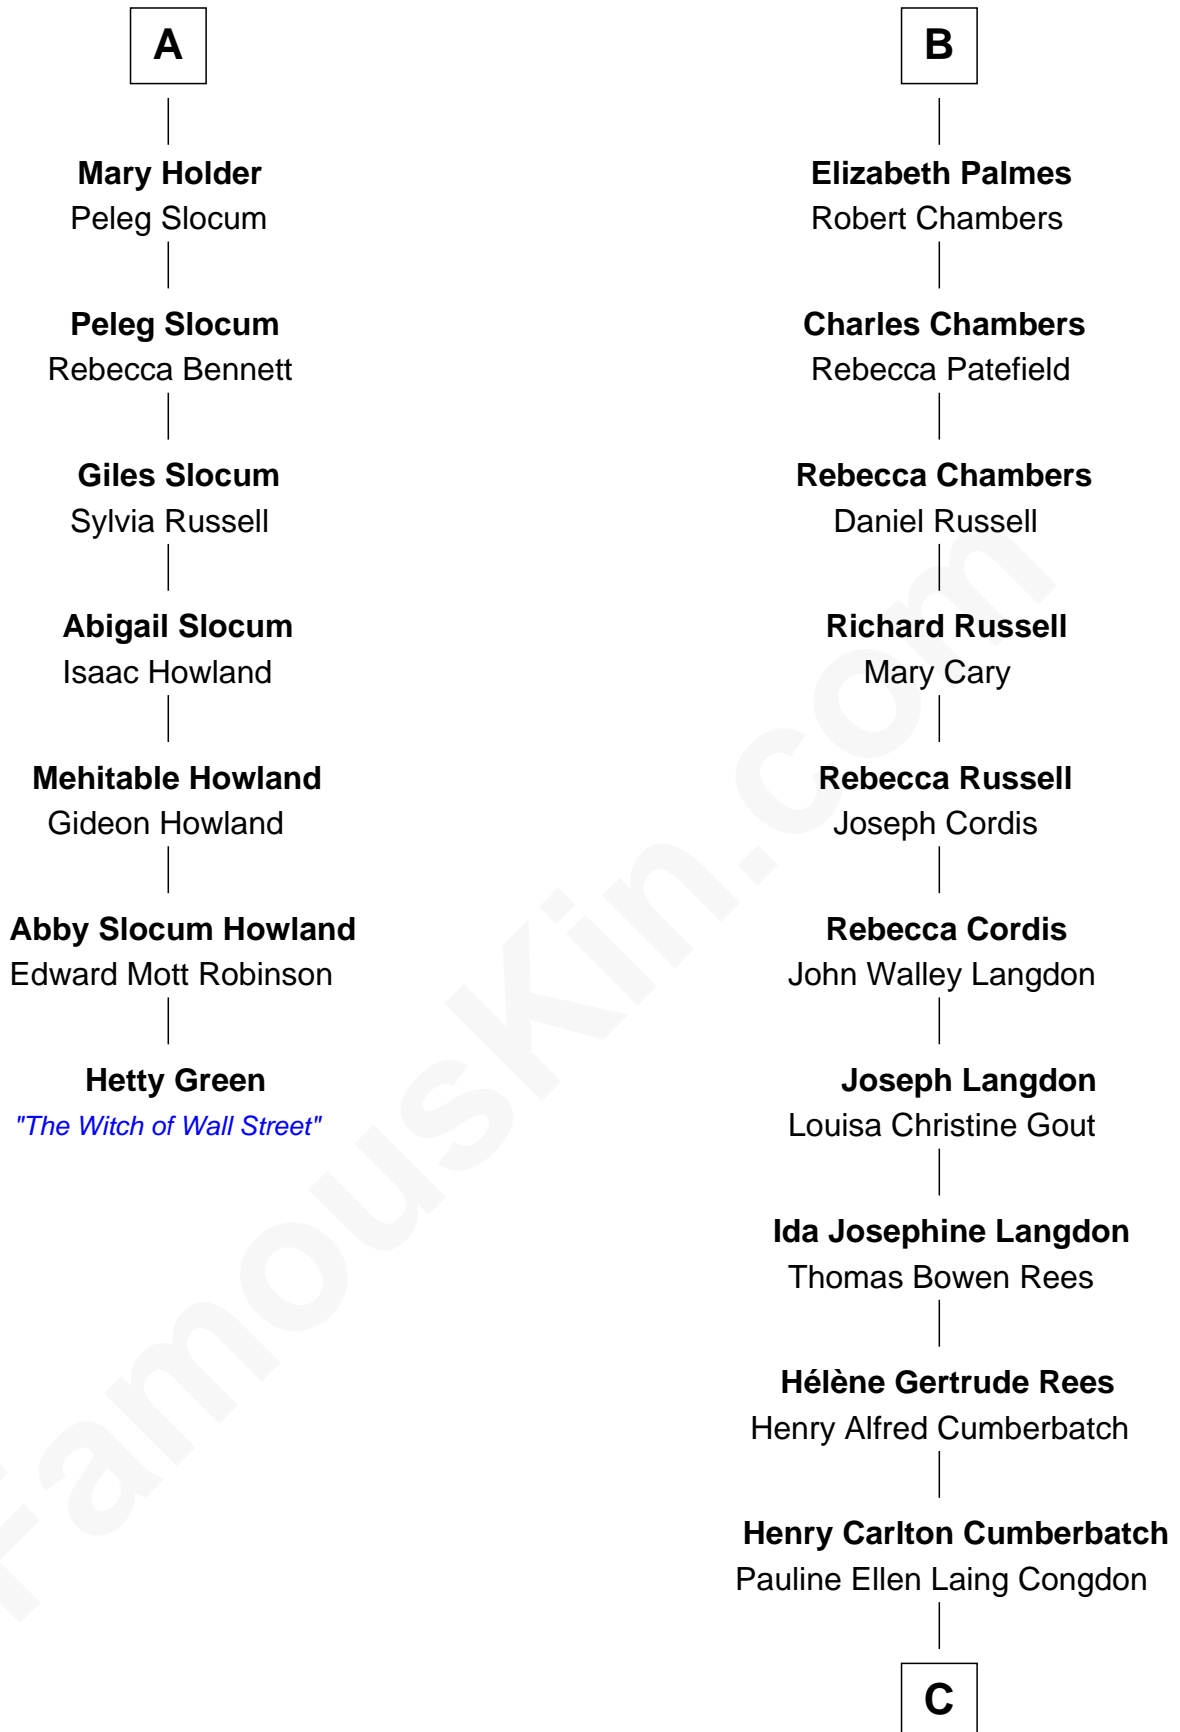

## Relationship Chart of

### Hetty Green

*"The Witch of Wall Street"*

13th cousin 5 times removed of

**Benedict Cumberbatch**

*Movie, Television and Stage Actor*

C

Timothy Carlton Congdon Cumberbatch

Wanda Ventham