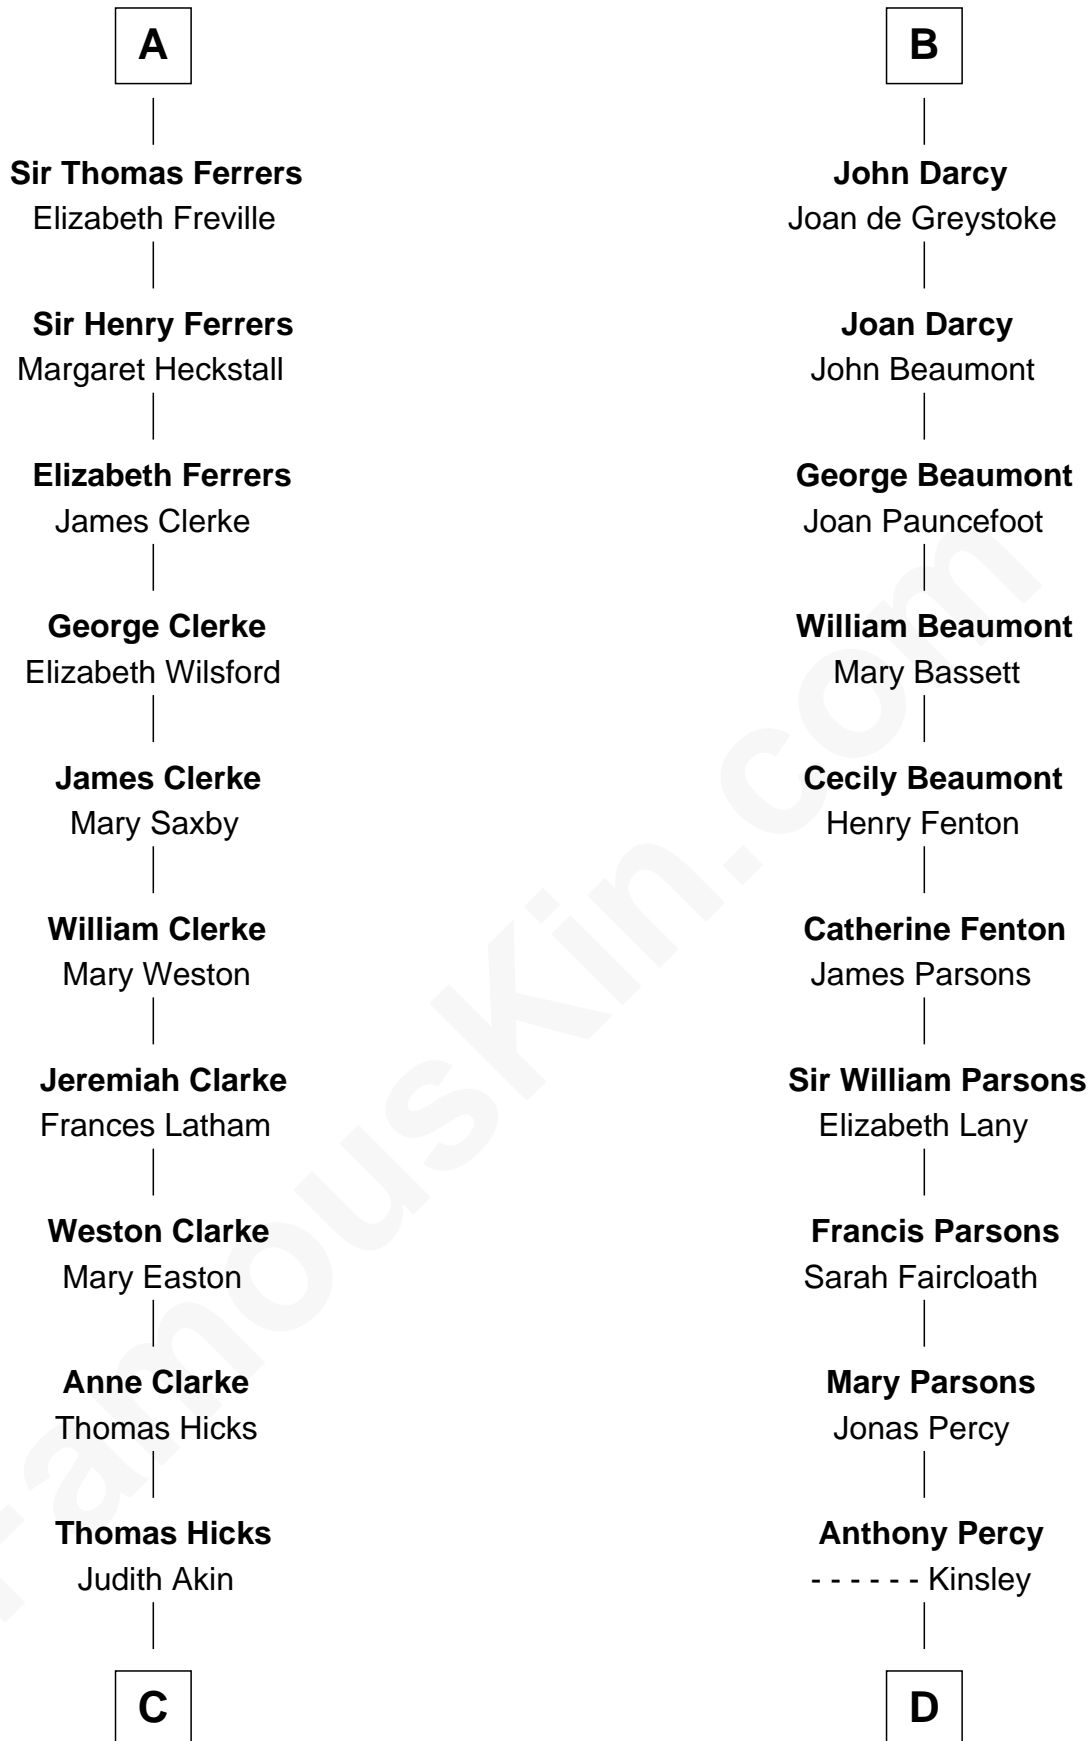

FamousKin.com

Relationship Chart of

Hetty Green

"The Witch of Wall Street"

20th cousin 1 time removed of

Sir Arthur Conan Doyle

Author, "Sherlock Holmes"

Sir Humphrey de Bohun

Pernel le Boteler

Sir Gilbert Talbot

Elizabeth Talbot

Sir Henry de Grey

Margaret de Grey

Sir John Darcy

B

C