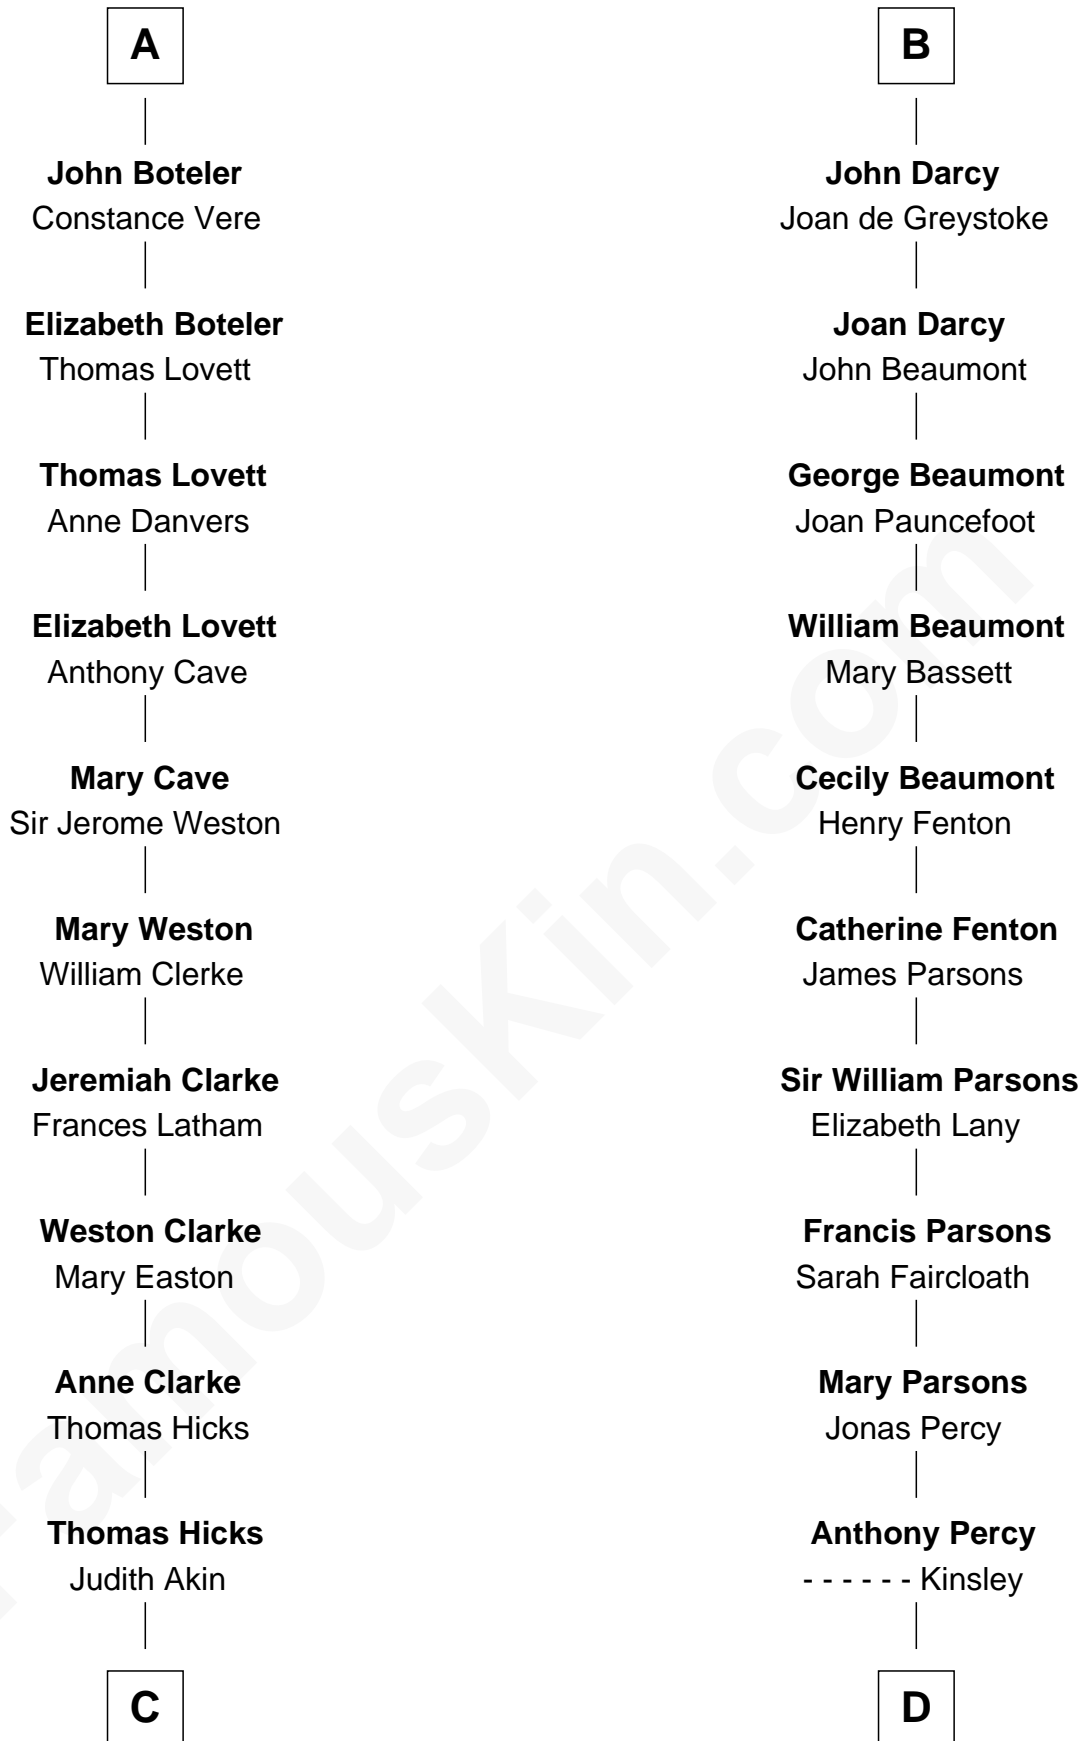

FamousKin.com

Relationship Chart of

Hetty Green

"The Witch of Wall Street"

20th cousin 1 time removed of

Sir Arthur Conan Doyle

Author, "Sherlock Holmes"

C

Sarah Hicks

Gideon Howland

Gideon Howland

Mehitable Howland

Abby Slocum Howland

Edward Mott Robinson

Hetty Green

"The Witch of Wall Street"