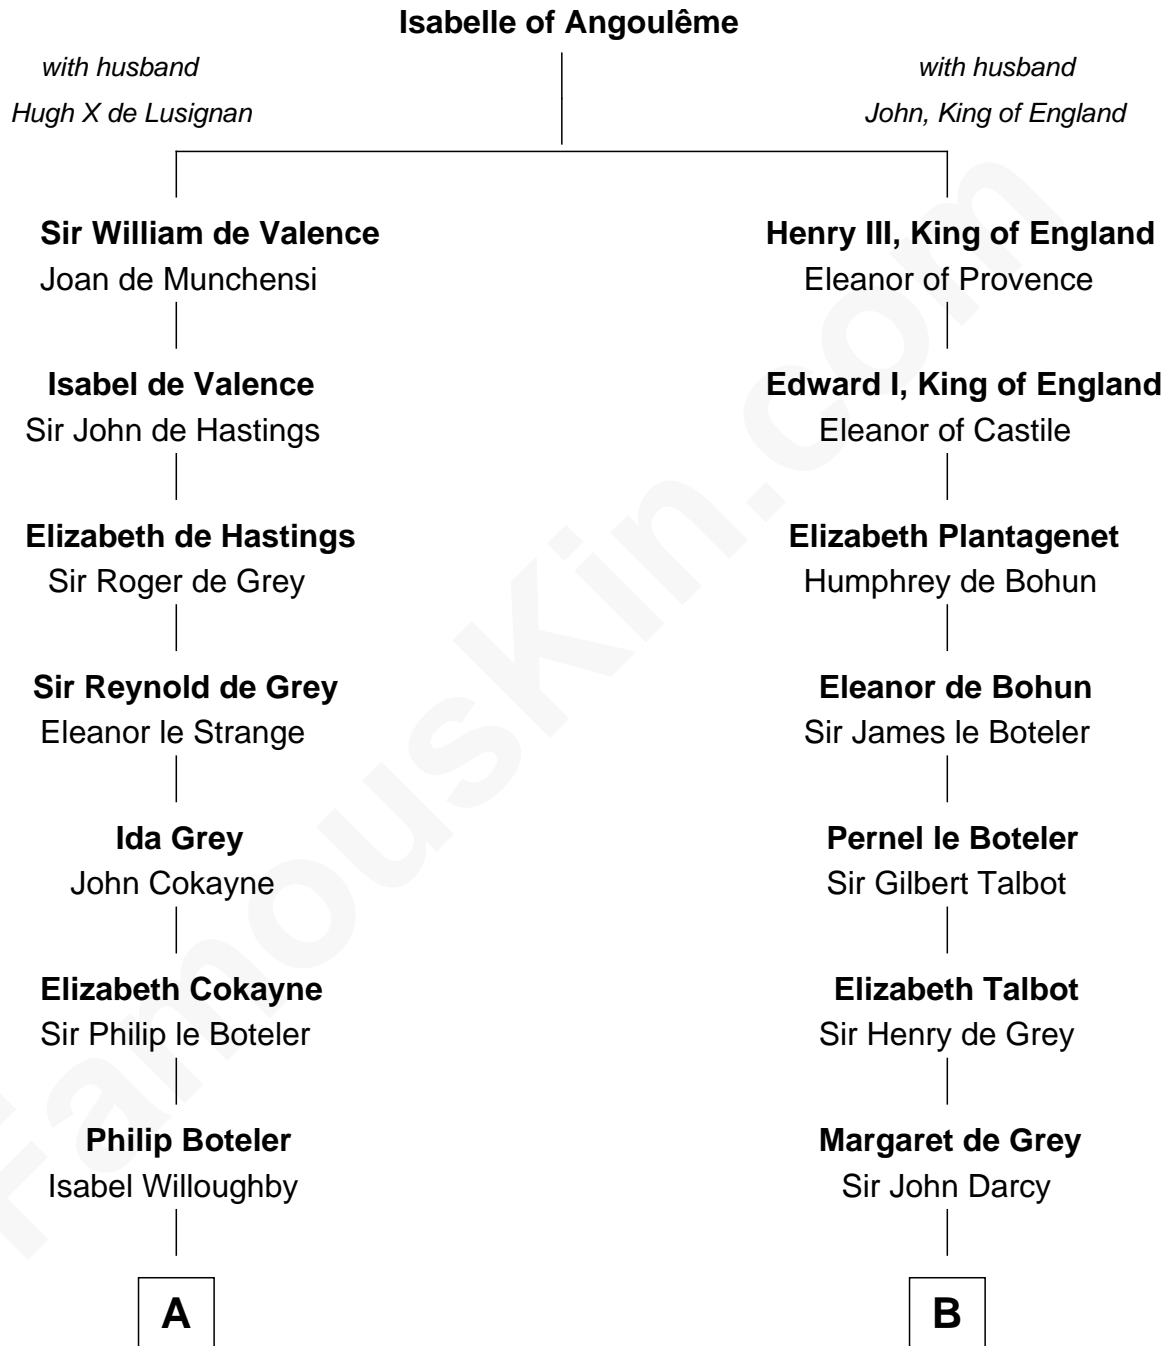

FamousKin.com

Relationship Chart of

Hetty Green

"The Witch of Wall Street"

20th cousin 1 time removed of

Sir Arthur Conan Doyle

Author, "Sherlock Holmes"

C

Sarah Hicks

Gideon Howland

Gideon Howland

Mehitable Howland

Abby Slocum Howland

Edward Mott Robinson

Hetty Green

"The Witch of Wall Street"