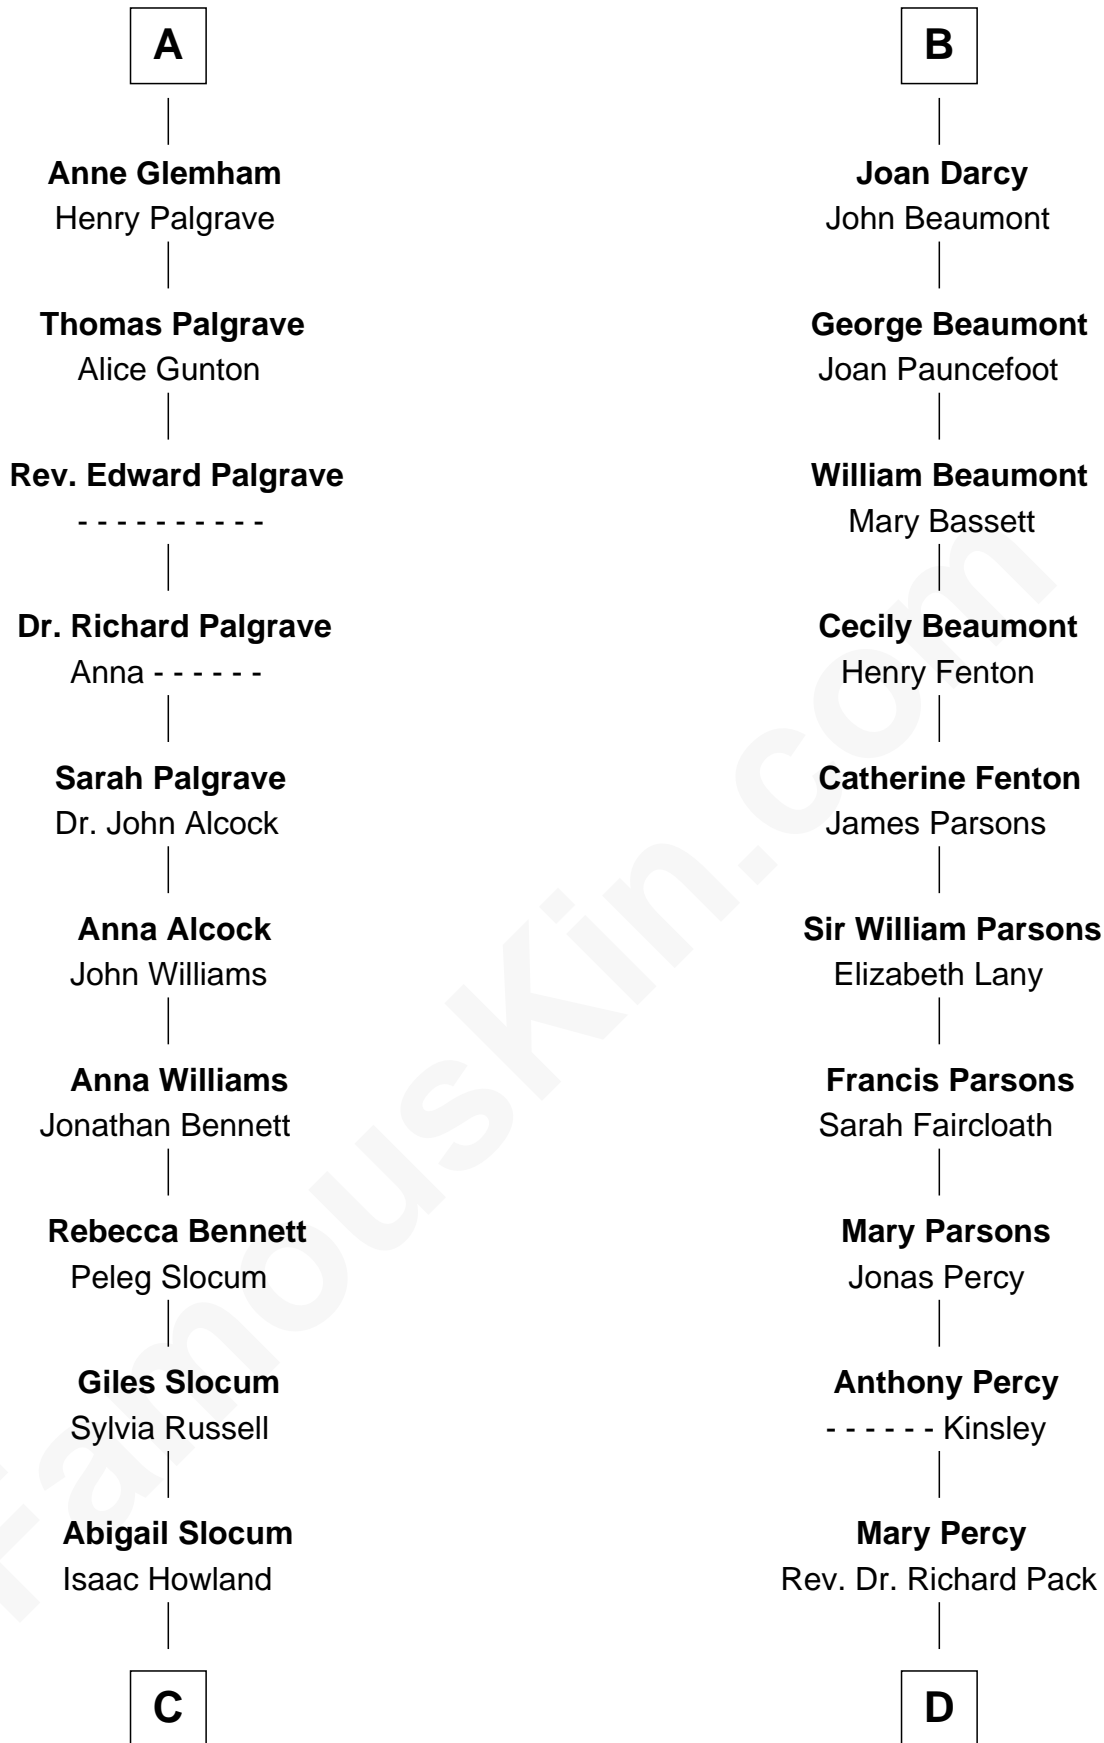

FamousKin.com

Relationship Chart of

Hetty Green

"The Witch of Wall Street"

19th cousin 1 time removed of

Sir Arthur Conan Doyle

Author, "Sherlock Holmes"

C

Mehitable Howland

Gideon Howland

Abby Slocum Howland

Edward Mott Robinson

Hetty Green

"The Witch of Wall Street"

D

William Pack

Catherine Scott

Catherine Pack

William Foley

Mary Josephine Elizabeth Foley

Charles Altamont Doyle

Sir Arthur Conan Doyle

Author, "Sherlock Holmes"

FamousKin.com