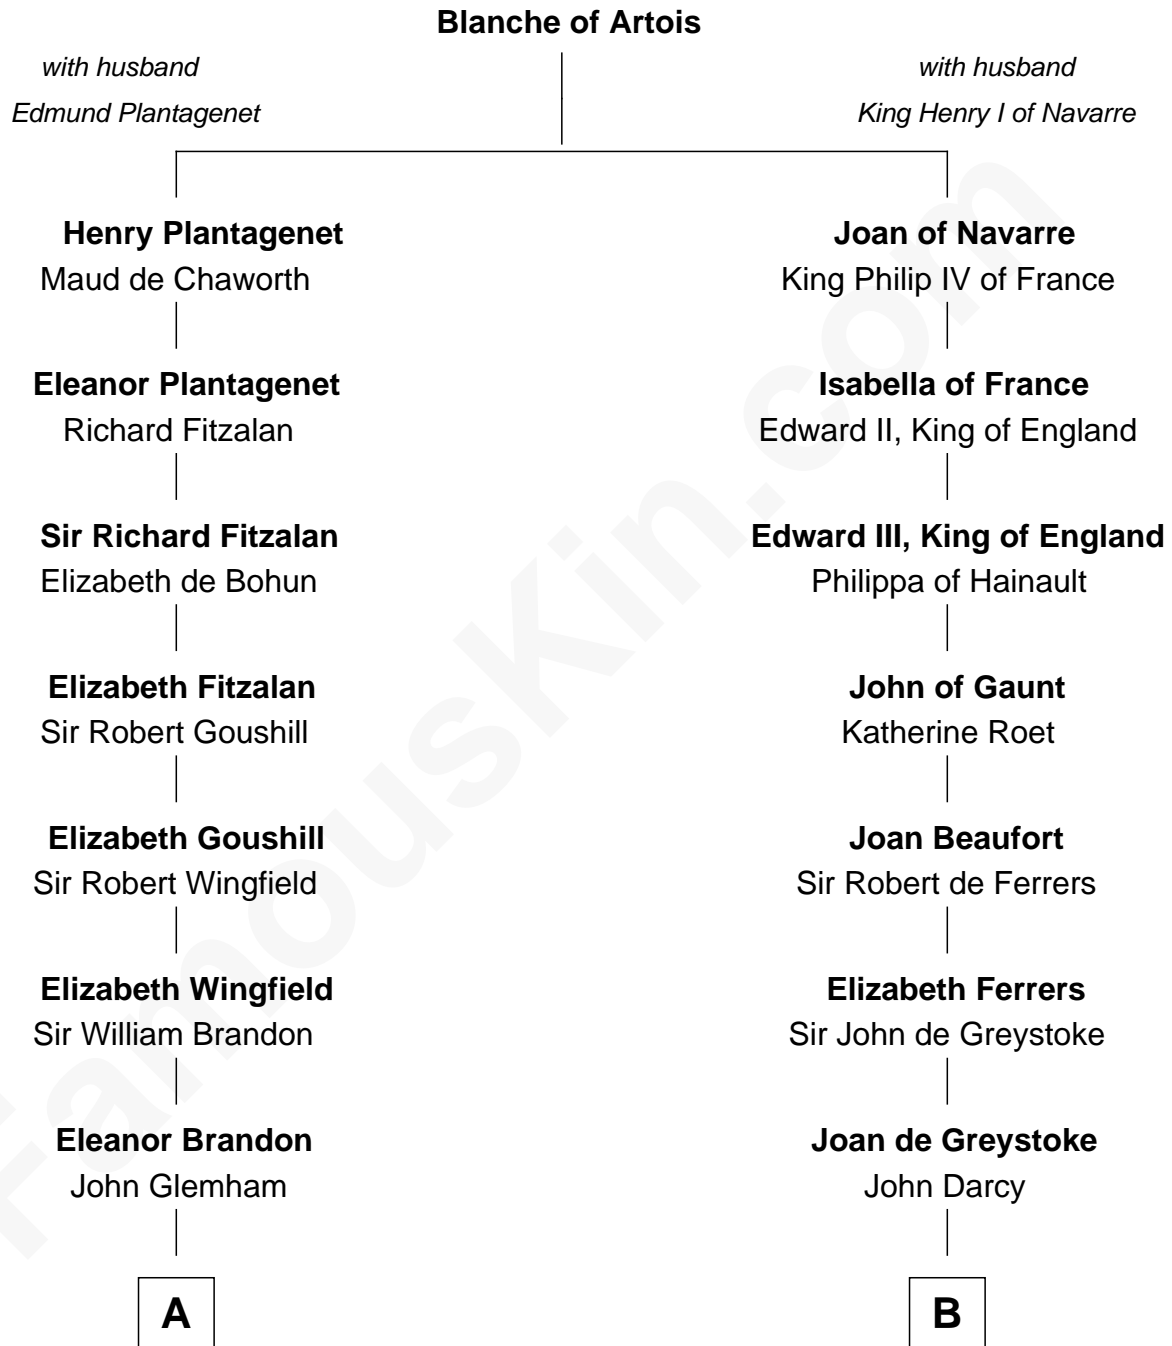

FamousKin.com

Relationship Chart of

Hetty Green

"The Witch of Wall Street"

19th cousin 1 time removed of

Sir Arthur Conan Doyle

Author, "Sherlock Holmes"

C

Mehitable Howland

Gideon Howland

Abby Slocum Howland

Edward Mott Robinson

Hetty Green

"The Witch of Wall Street"

D

William Pack