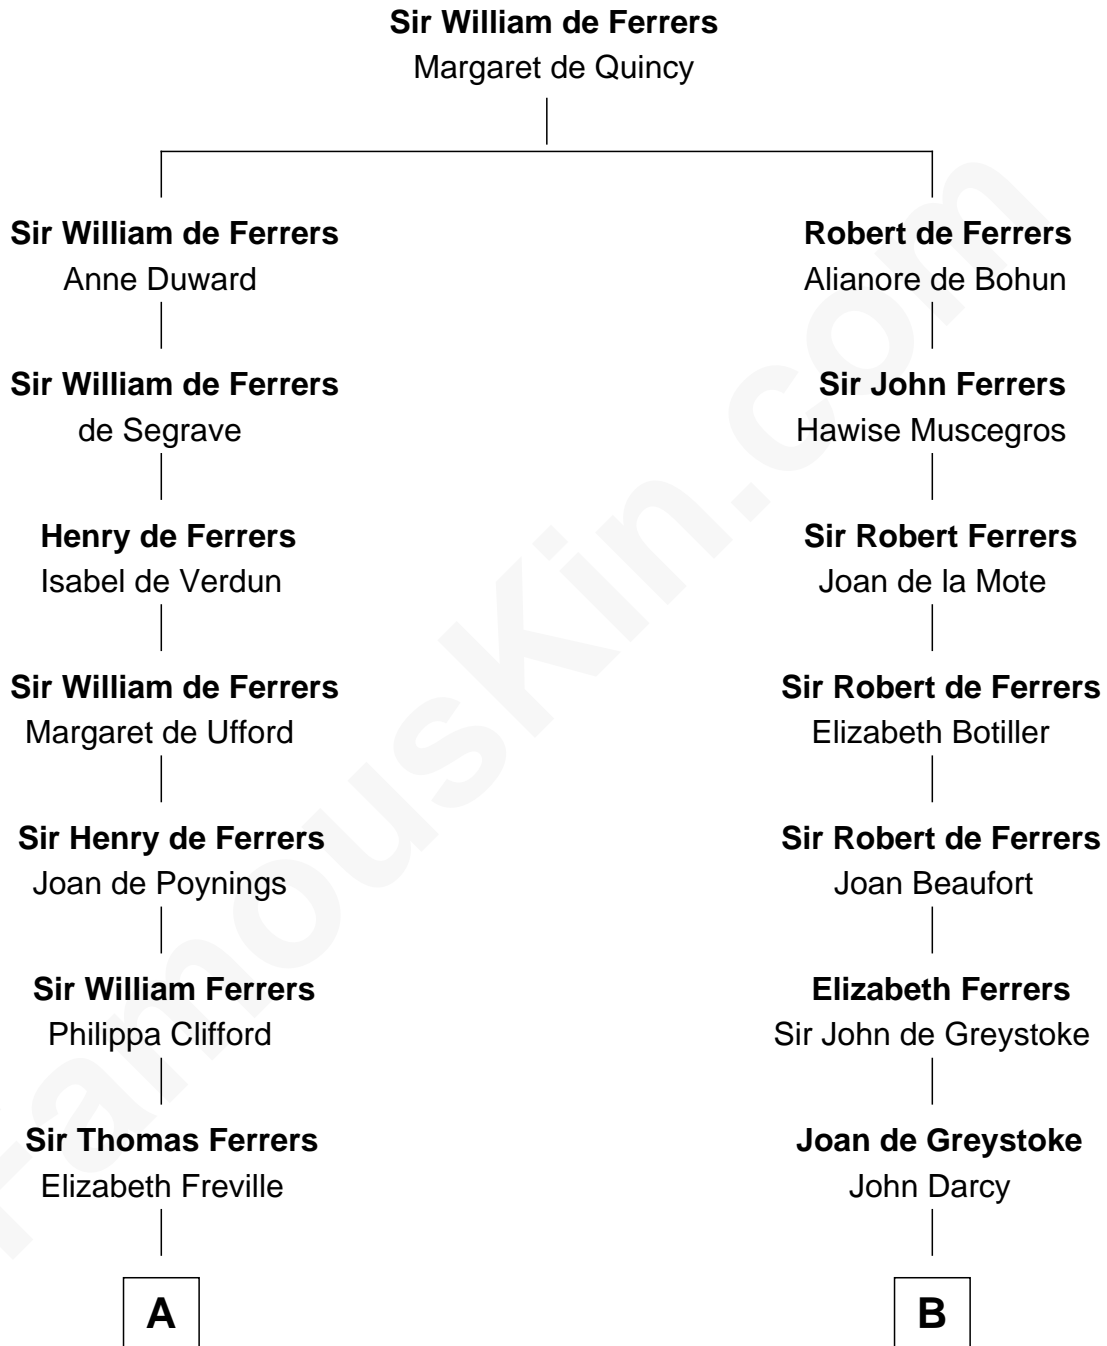

FamousKin.com

Relationship Chart of

Hetty Green

"The Witch of Wall Street"

19th cousin 1 time removed of

Sir Arthur Conan Doyle

Author, "Sherlock Holmes"

C

Gideon Howland
Mehitable Howland

Abby Slocum Howland
Edward Mott Robinson

Hetty Green
"The Witch of Wall Street"

D

William Pack
Catherine Scott

Catherine Pack
William Foley

Mary Josephine Elizabeth Foley
Charles Altamont Doyle