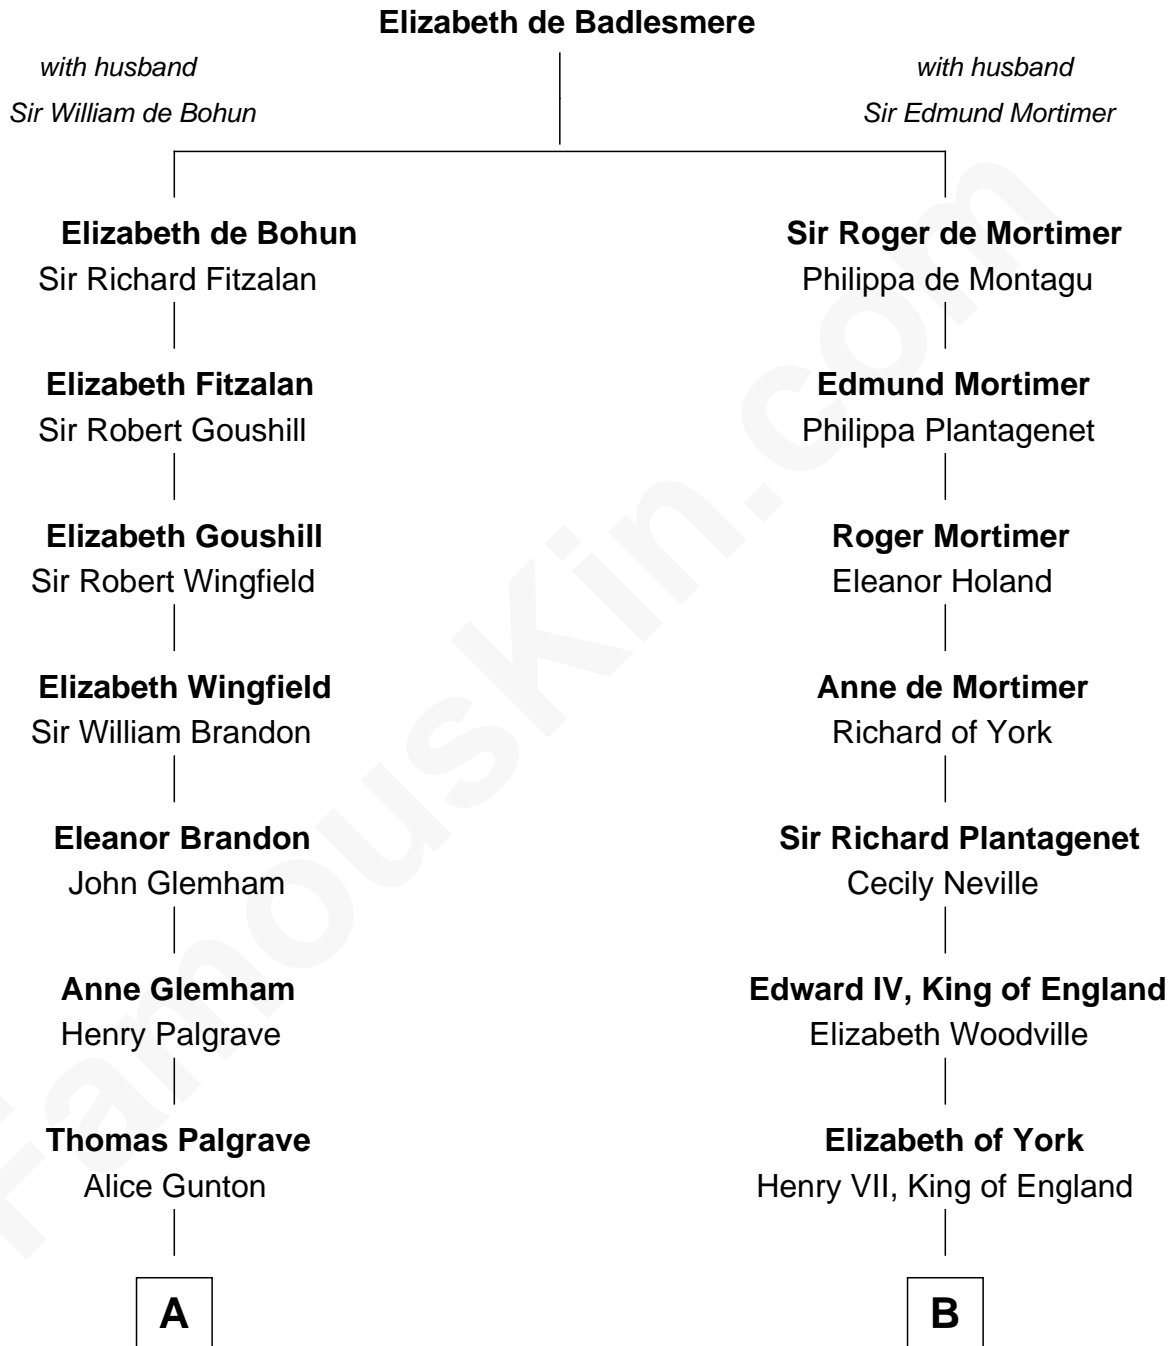

FamousKin.com Relationship Chart of

Hetty Green

"The Witch of Wall Street"

17th cousin 4 times removed of

Alan Turing

WWII Codebreaker of Nazi Enigma Machine

C

John Turing