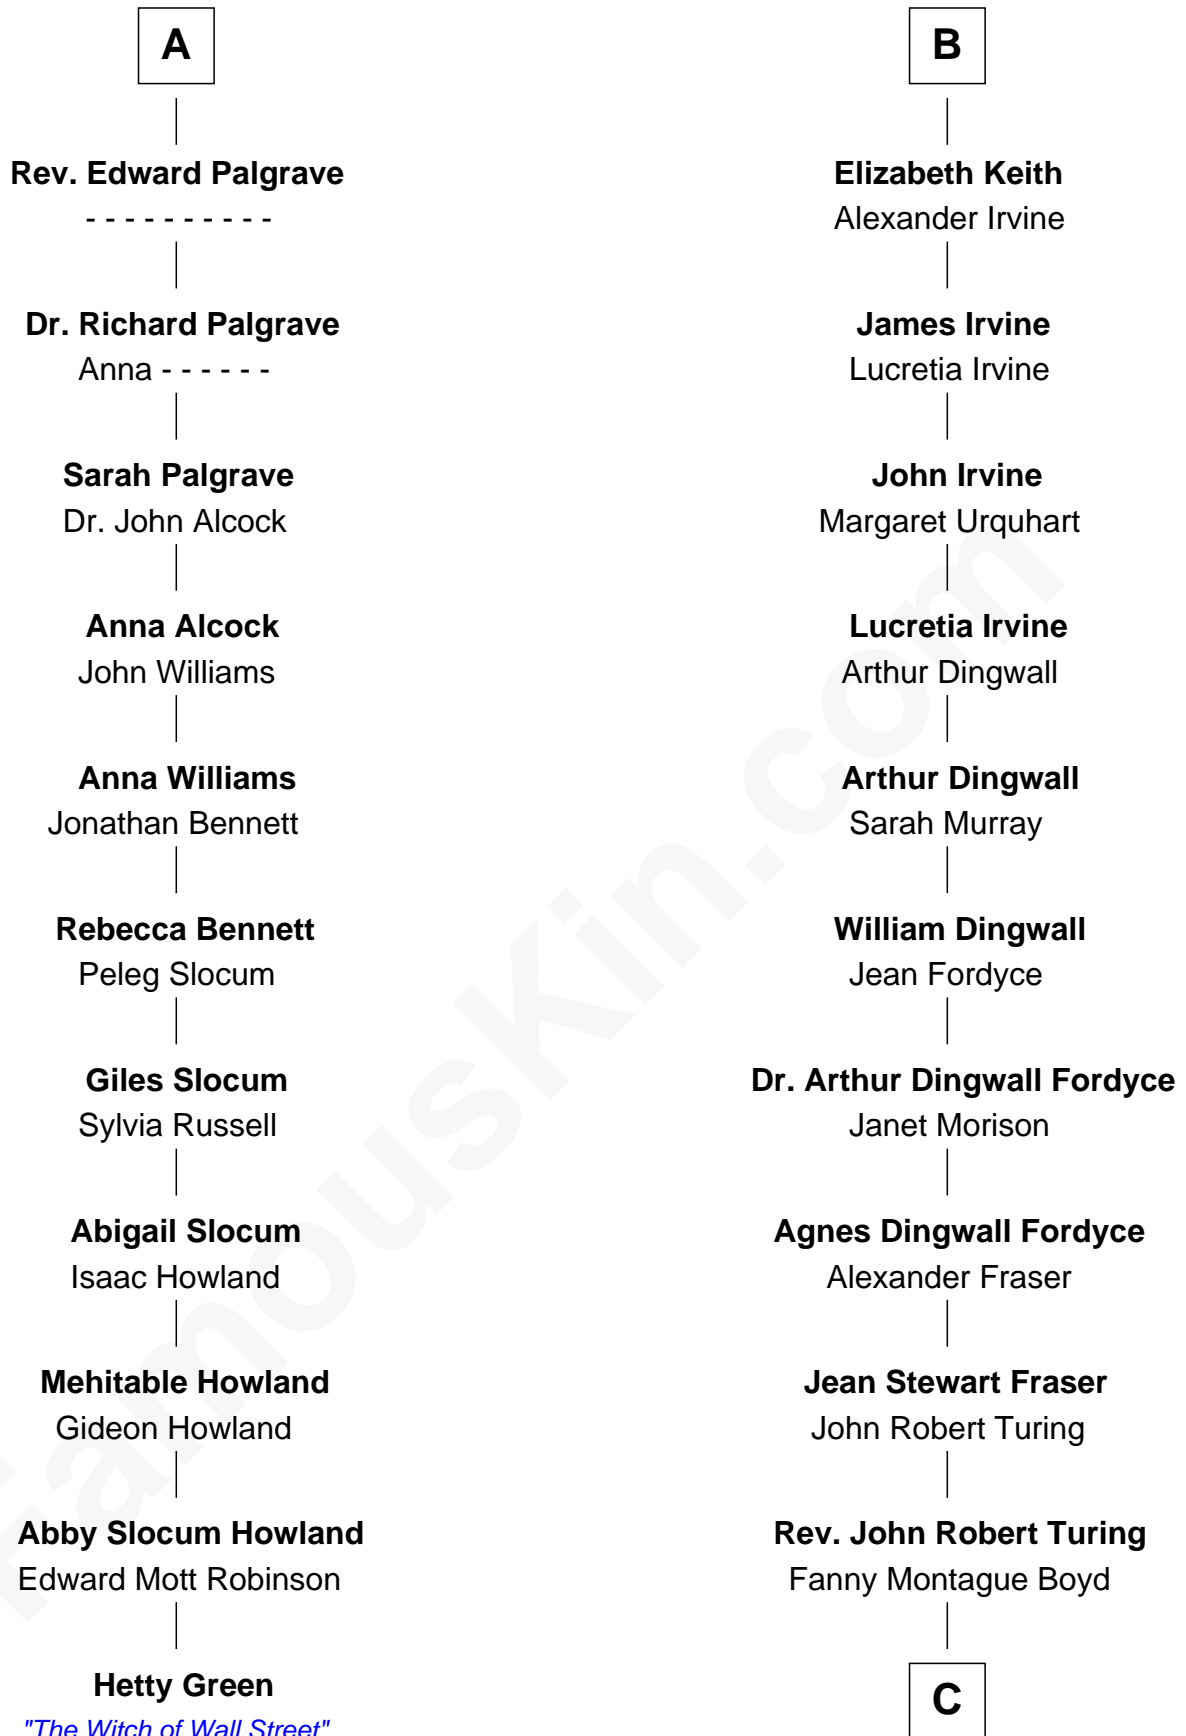

FamousKin.com

Relationship Chart of

Hetty Green

"The Witch of Wall Street"

17th cousin 1 time removed of

Alan Turing

WWII Codebreaker of Nazi Enigma Machine

C

Julius Matheson Turing

Ethel Sara Stoney

Alan Turing

WWII Codebreaker of Nazi Enigma Machine

FamousKin.com