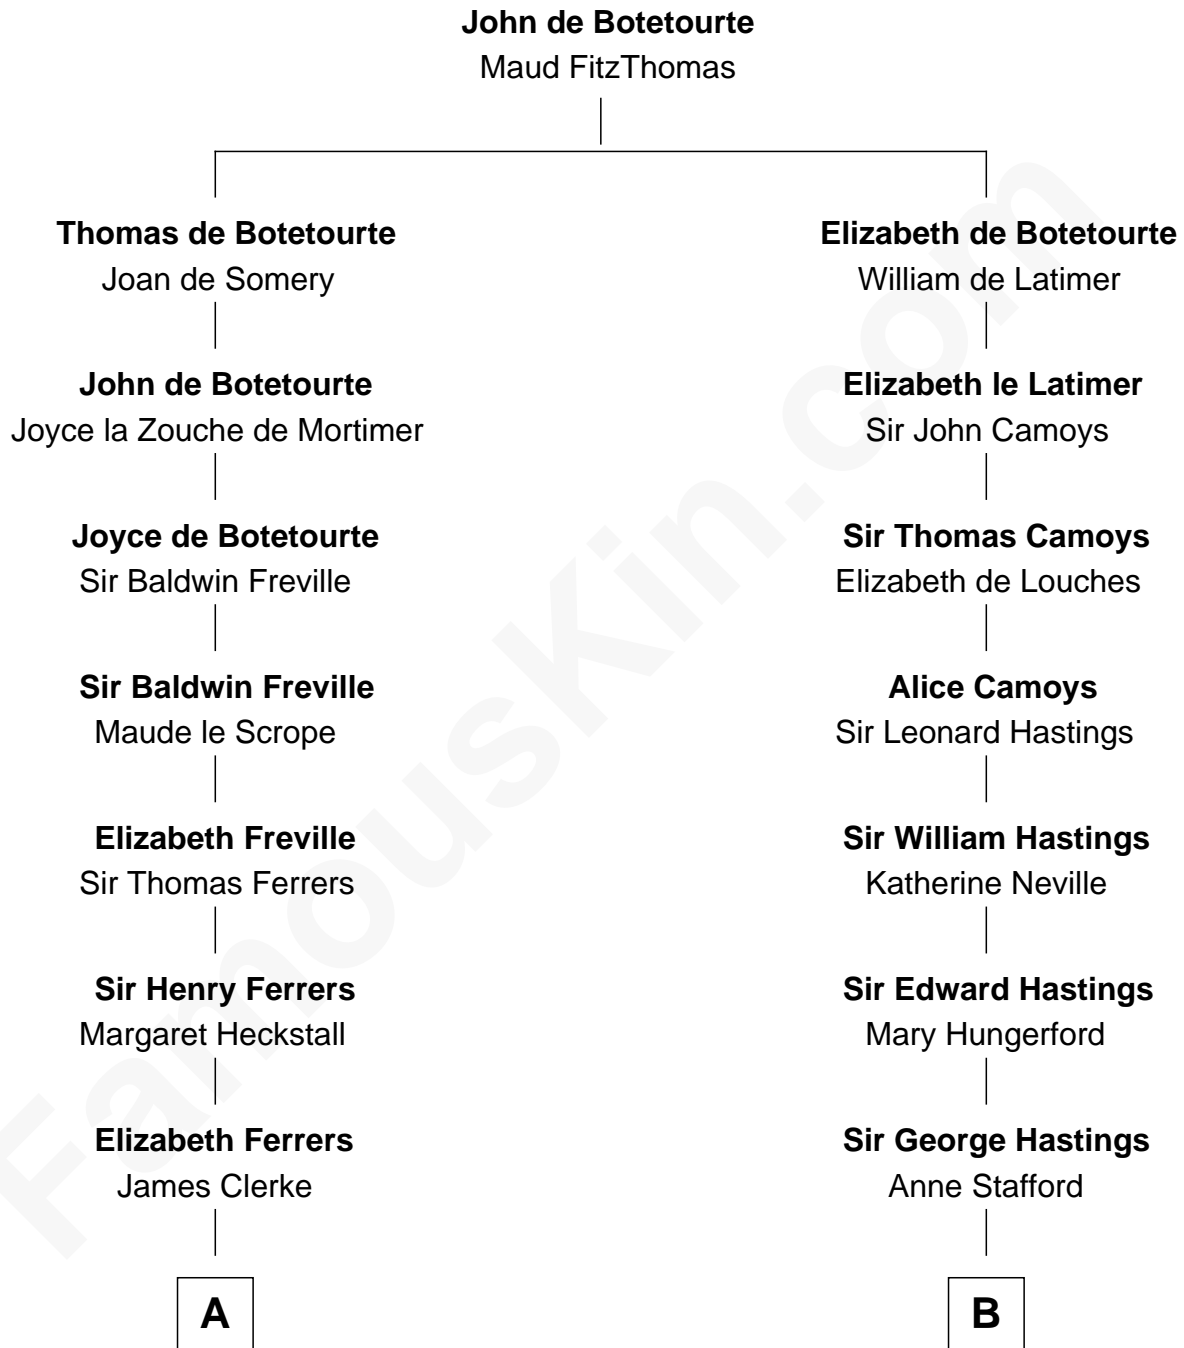

FamousKin.com

Relationship Chart of

Hetty Green

"The Witch of Wall Street"

17th cousin 3 times removed of

Queen Elizabeth II

Queen of the United Kingdom

C

Rev. Charles William Cavendish-Bentinck

Caroline Louisa Burnaby

Cecilia Nina Cavendish-Bentinck

Claude George Bowes-Lyon

Elizabeth Bowes-Lyon

George VI, King of the United Kingdom

Queen Elizabeth II

Queen of the United Kingdom