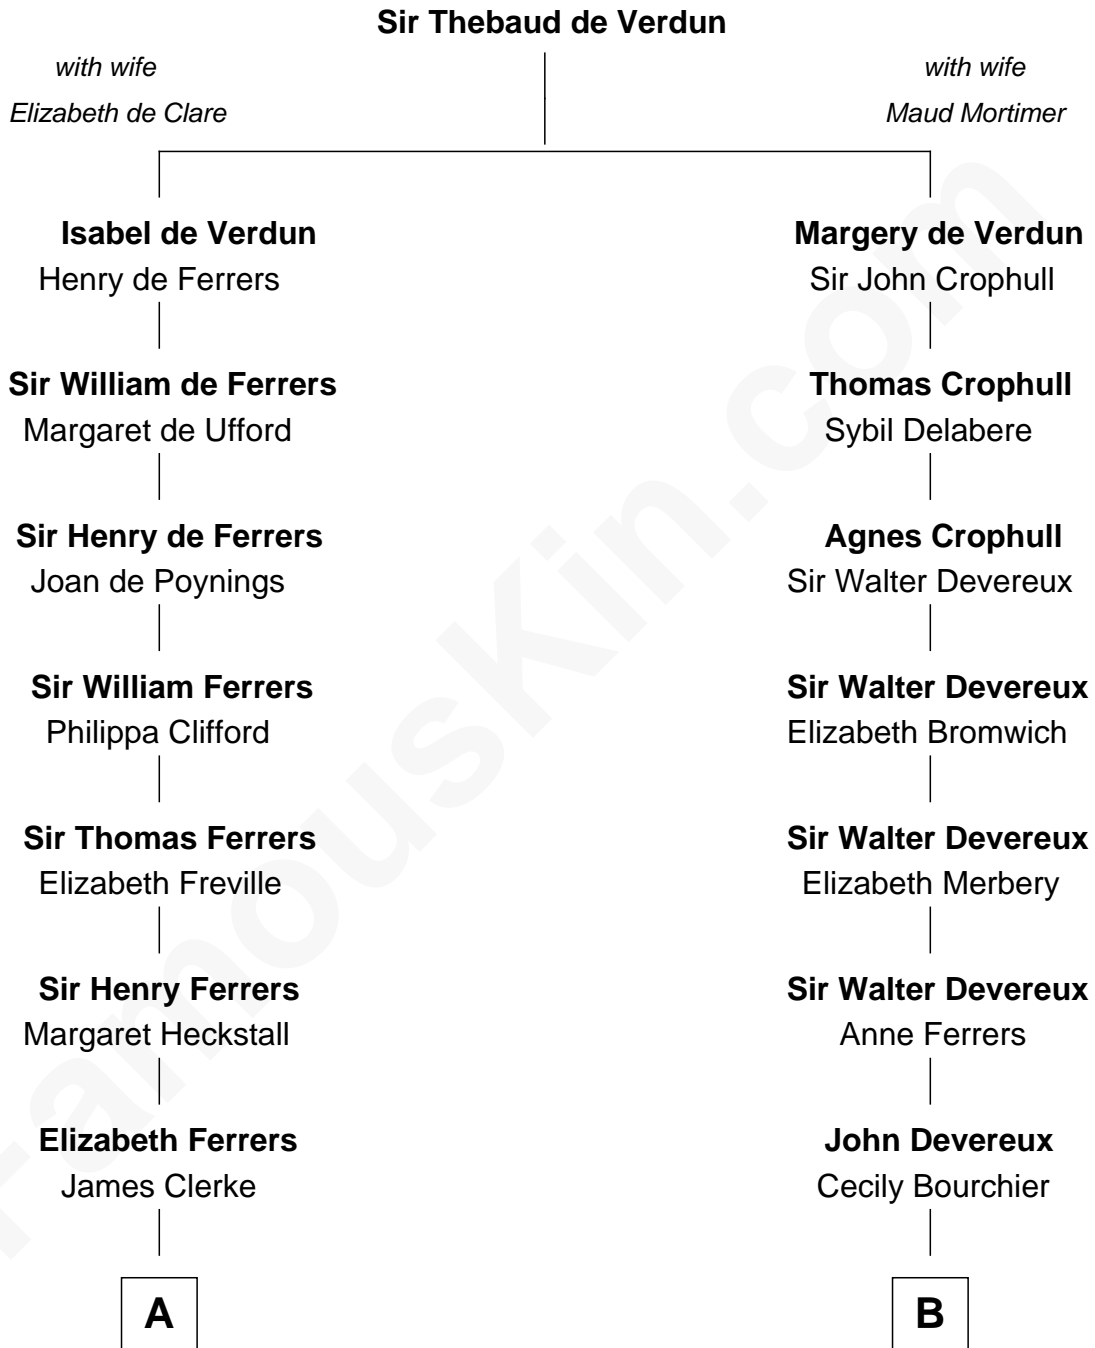

FamousKin.com

Relationship Chart of

Hetty Green

"The Witch of Wall Street"

17th cousin 4 times removed of

Queen Elizabeth II

Queen of the United Kingdom

C

Charles Augustus Cavendish-Bentinck

Anne Wellesley

Rev. Charles William Cavendish-Bentinck

Caroline Louisa Burnaby

Cecilia Nina Cavendish-Bentinck

Claude George Bowes-Lyon

Elizabeth Bowes-Lyon

George VI, King of the United Kingdom