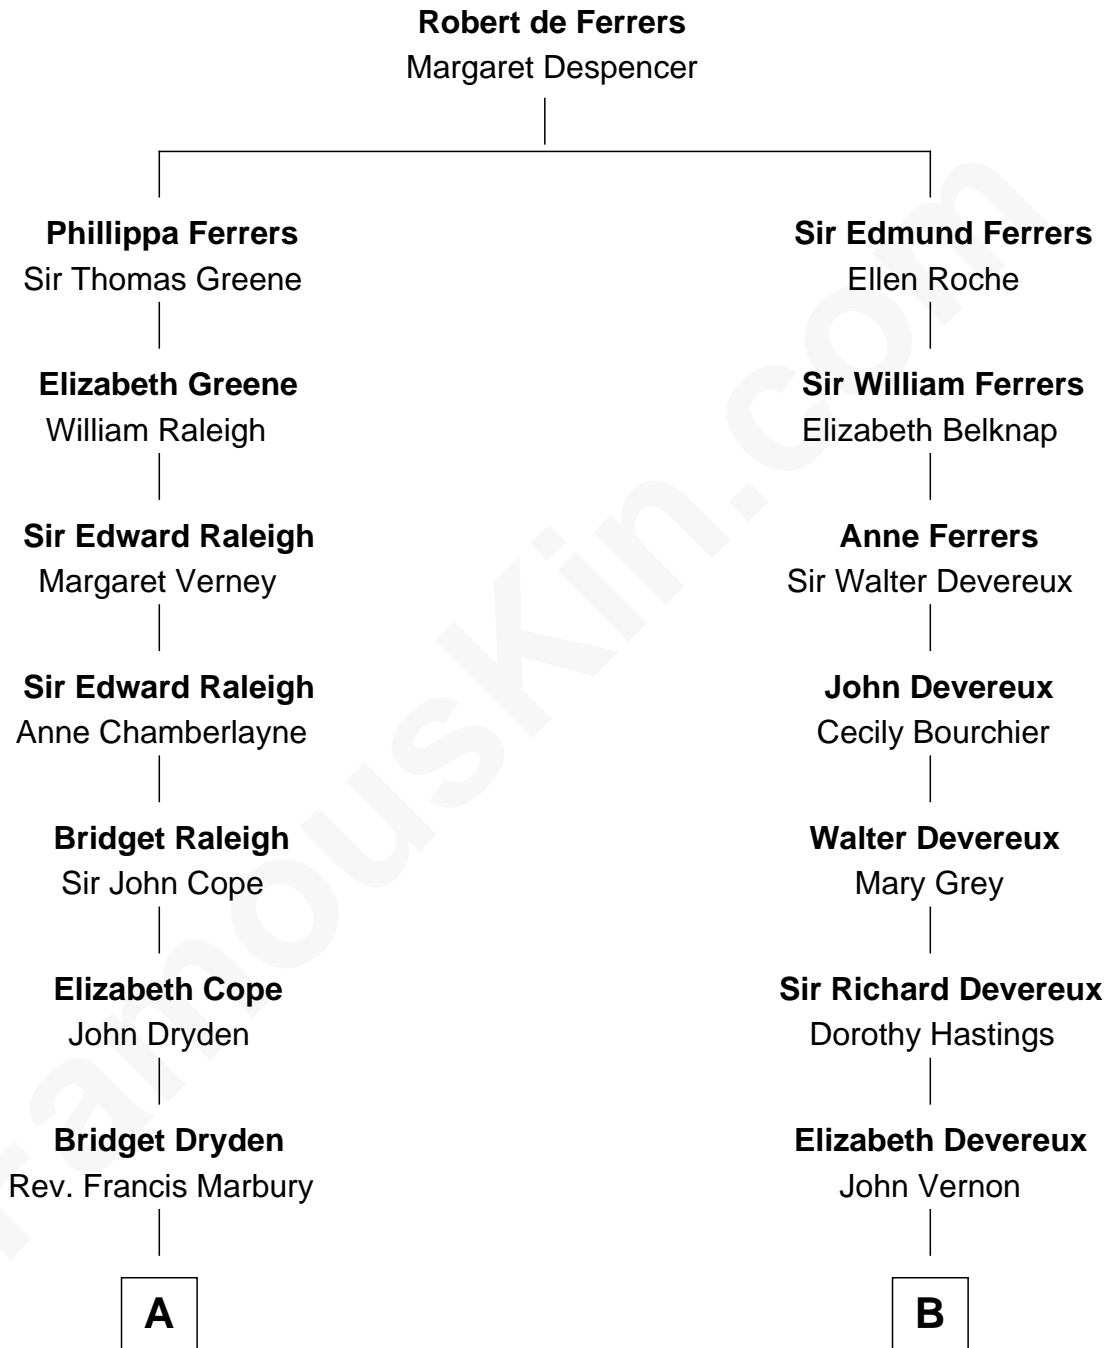

FamousKin.com

Relationship Chart of

Hetty Green

"The Witch of Wall Street"

15th cousin 3 times removed of

Queen Elizabeth II

Queen of the United Kingdom

C

Elizabeth Bowes-Lyon
George VI, King of the United Kingdom

Queen Elizabeth II
Queen of the United Kingdom

FamousKin.com