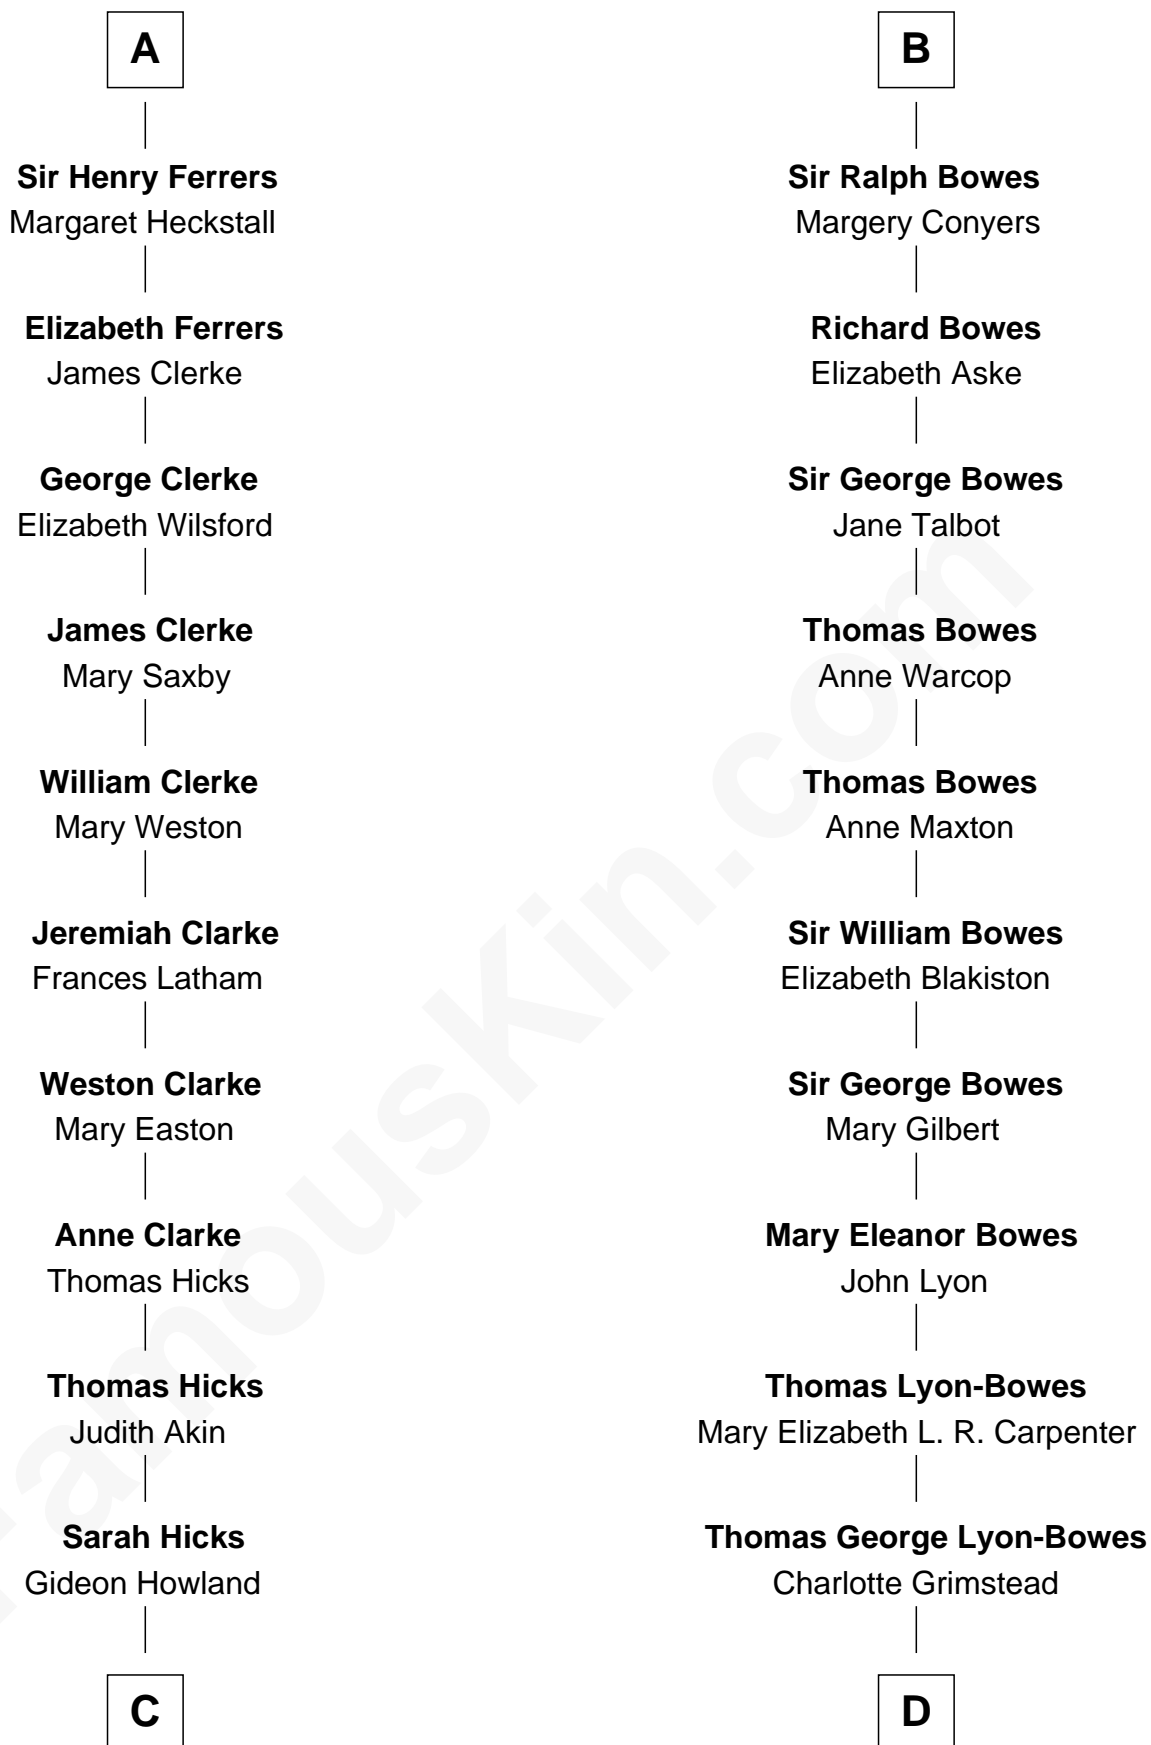

FamousKin.com

Relationship Chart of

Hetty Green

"The Witch of Wall Street"

19th cousin 1 time removed of

Queen Elizabeth II

Queen of the United Kingdom

C

Gideon Howland
Mehitable Howland

Abby Slocum Howland
Edward Mott Robinson

Hetty Green
"The Witch of Wall Street"

D

Claude Bowes-Lyon
Frances Dora Smith

Claude George Bowes-Lyon
Cecilia Nina Cavendish-Bentinck

Elizabeth Bowes-Lyon
George VI, King of the United Kingdom

Queen Elizabeth II
Queen of the United Kingdom

FamousKin.com