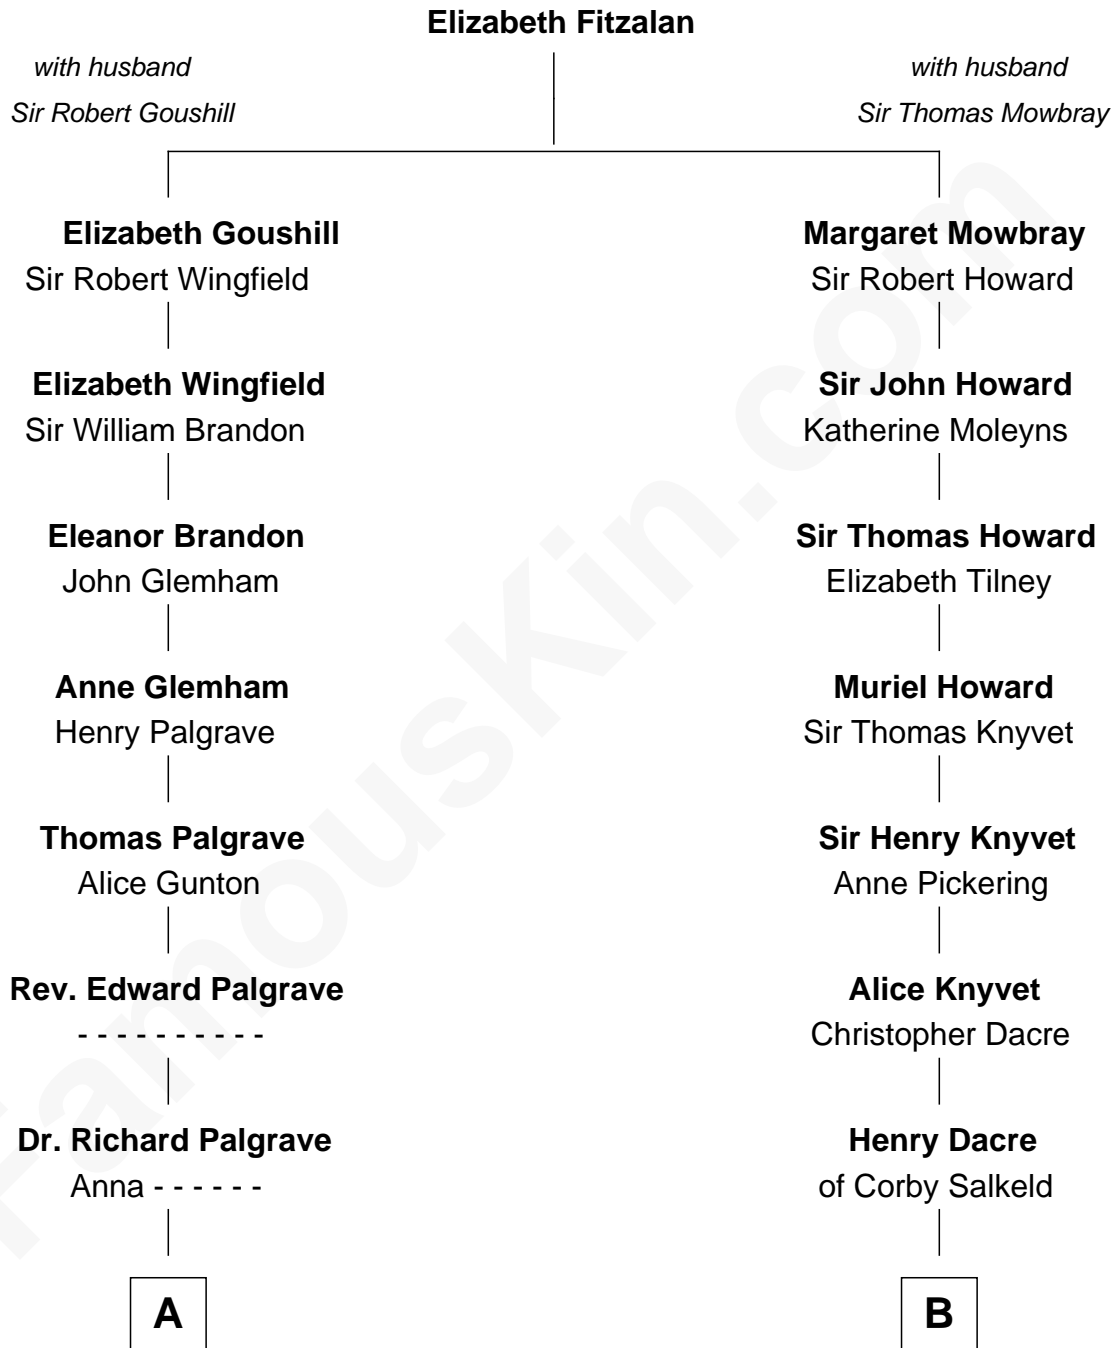

# FamousKin.com Relationship Chart of

**Hetty Green**

*"The Witch of Wall Street"*

15th cousin 2 times removed of

**Tilda Swinton**

*Movie Actress*

Tilda Swinton photo by [Nicolas Genin](#) ([CC BY-SA 2.0](#))