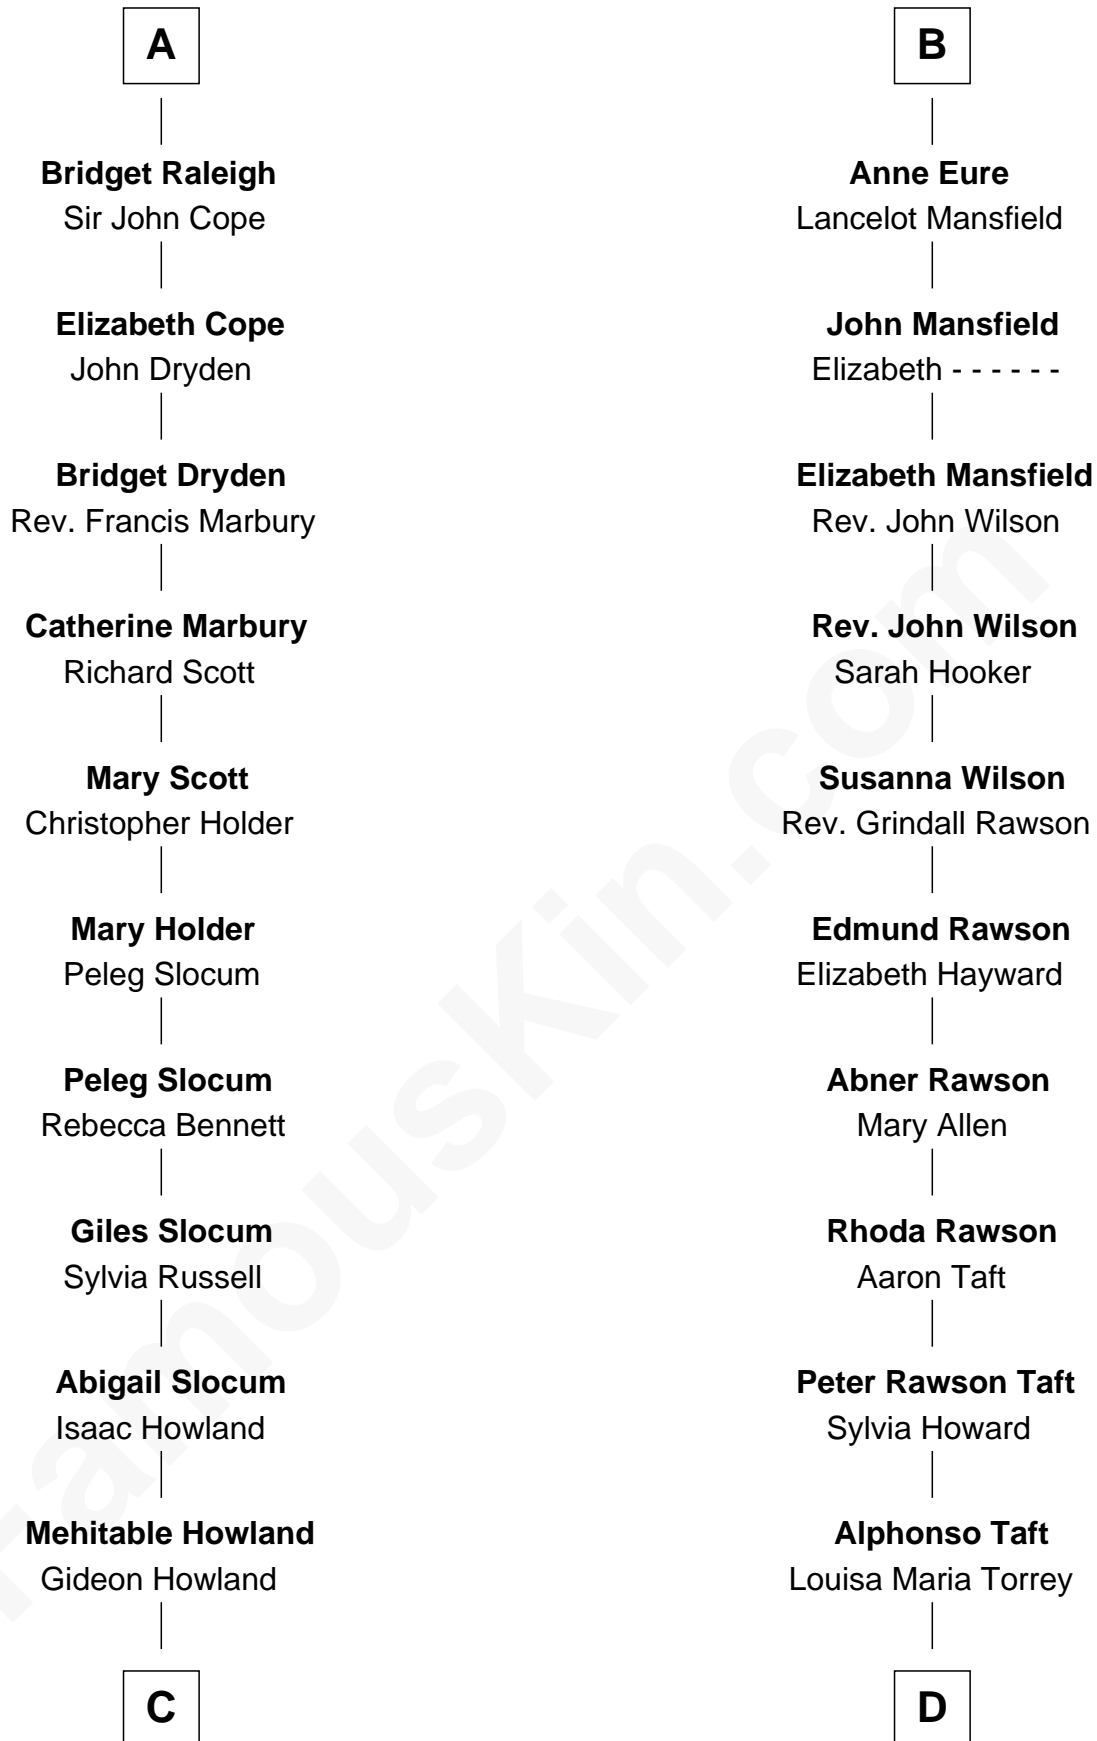

FamousKin.com Relationship Chart of

Hetty Green

"The Witch of Wall Street"

18th cousin 2 times removed of

Bob Taft

67th Governor of Ohio

Edmund Fitzalan

Alice de Warenne

C

Abby Slocum Howland
Edward Mott Robinson

Hetty Green
"The Witch of Wall Street"

D

William Howard Taft
Helen Louise Herron

Robert Alphonso Taft
Martha Wheaton Bowers

Robert Alphonso Taft
Blanca Duncan Noël

Bob Taft
67th Governor of Ohio

FamousKin.com