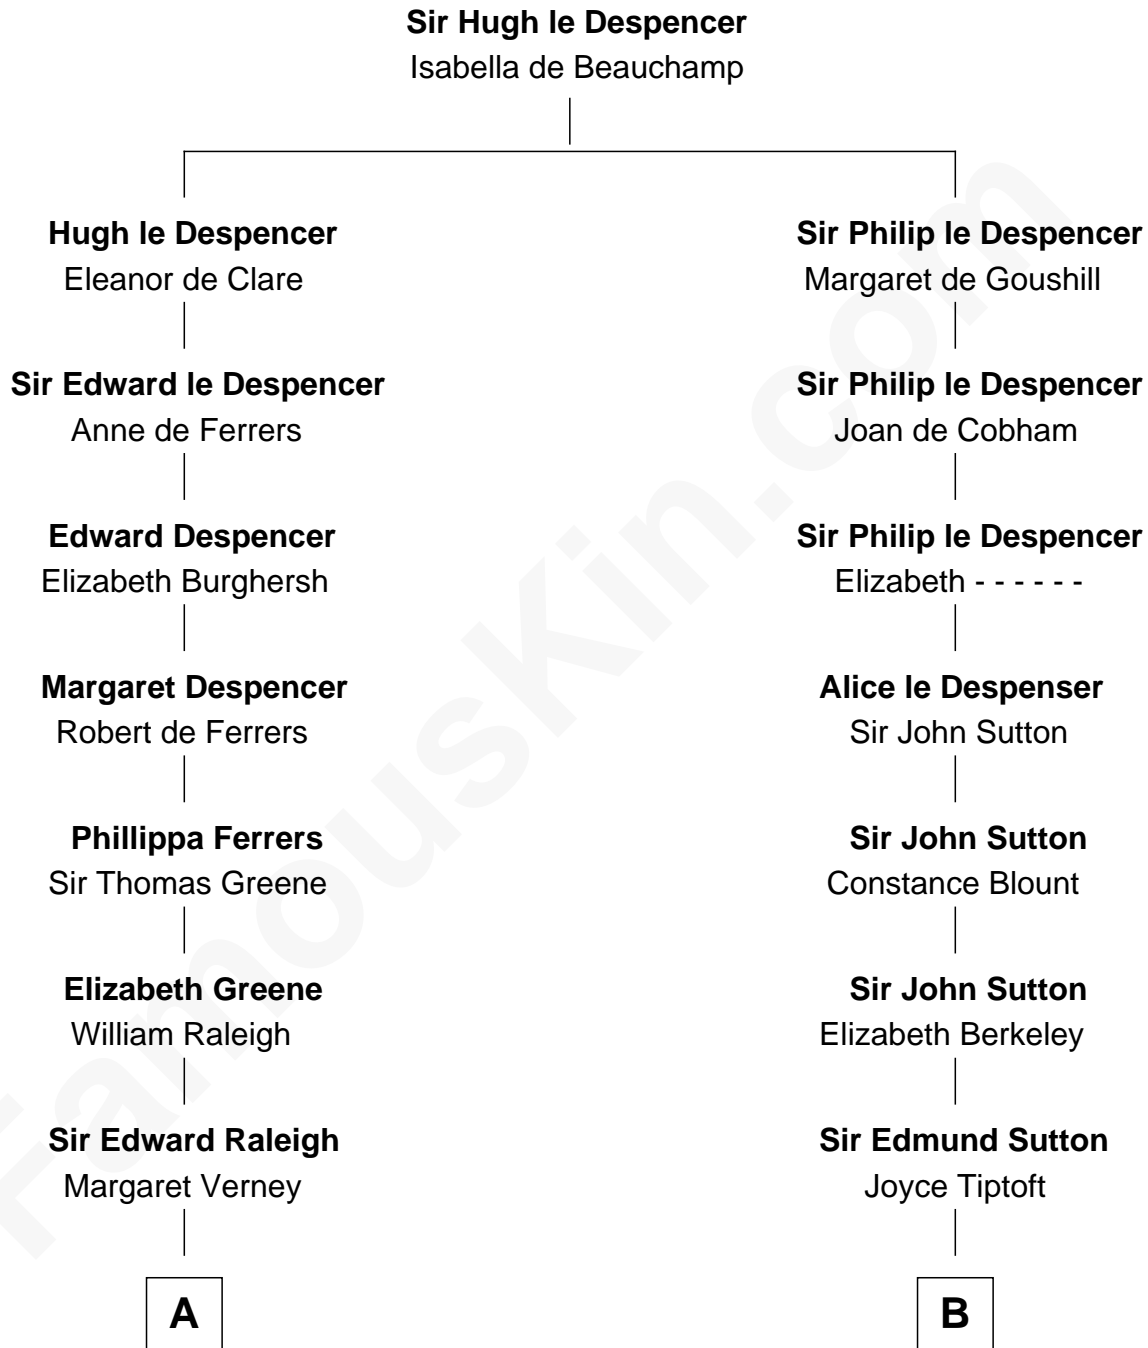

## Relationship Chart of

### Hetty Green

*"The Witch of Wall Street"*

17th cousin 2 times removed of

**Jane (Appleton) Pierce**

*First Lady of President Franklin Pierce*

**C**

—  
**Mehitable Howland**

Gideon Howland

—  
**Abby Slocum Howland**

Edward Mott Robinson

—  
**Hetty Green**

*"The Witch of Wall Street"*

FamousKin.com