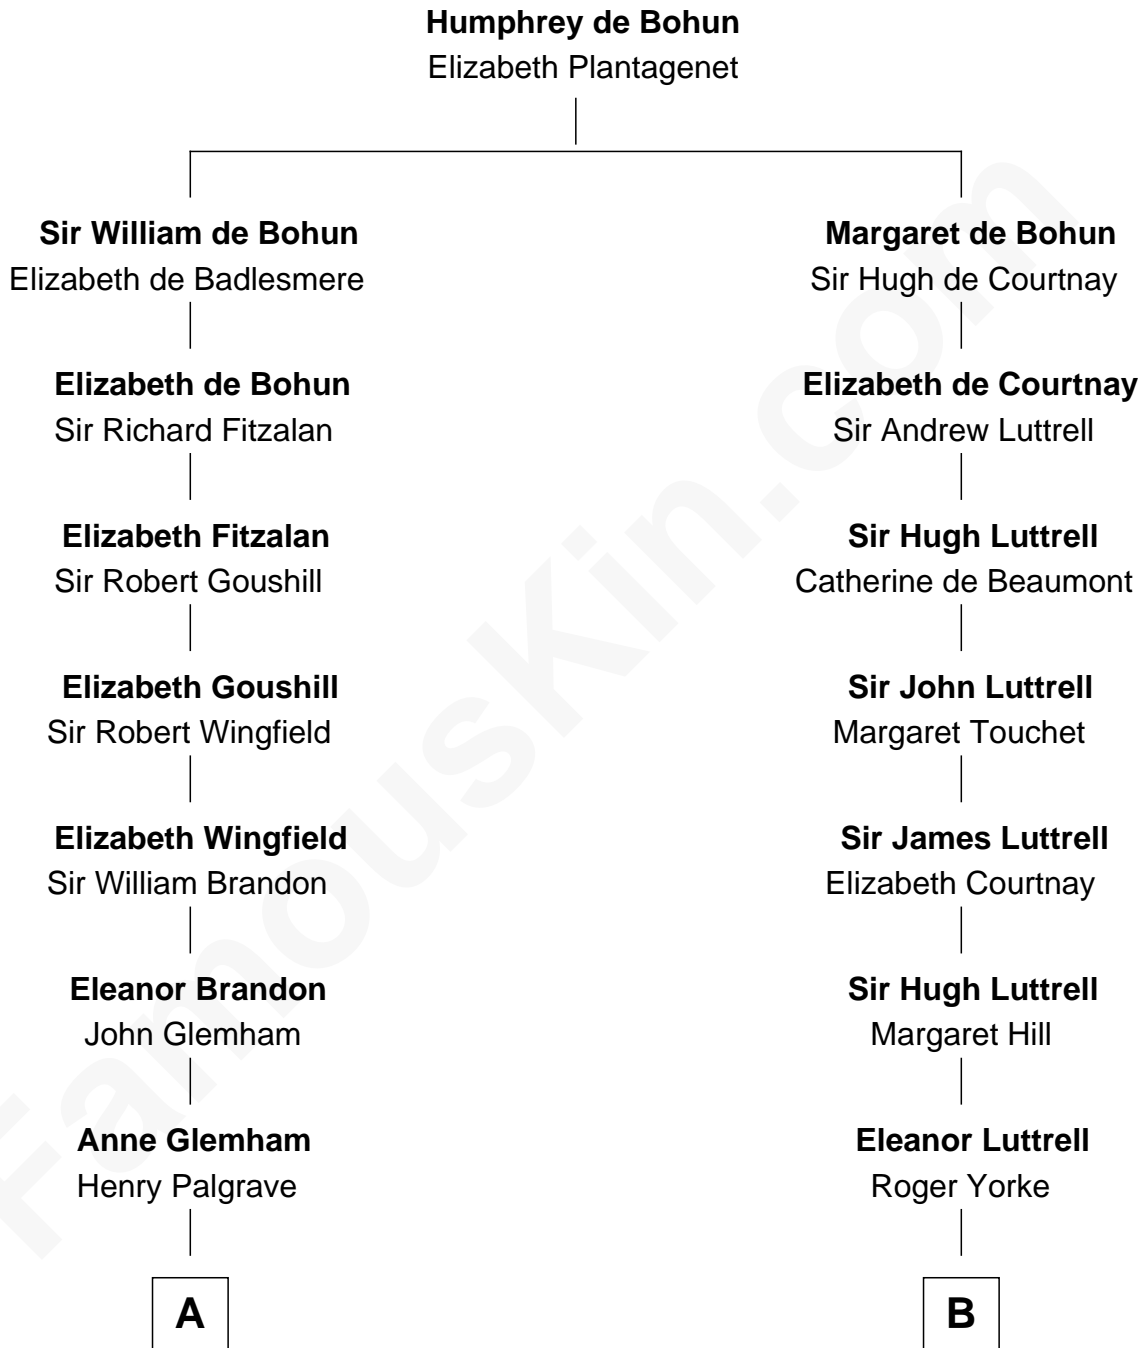

## Relationship Chart of

### Hetty Green

*"The Witch of Wall Street"*

16th cousin 2 times removed of

### Jane (Appleton) Pierce

*First Lady of President Franklin Pierce*

**C**

Abby Slocum Howland

Edward Mott Robinson

**Hetty Green**

*"The Witch of Wall Street"*

FamousKin.com