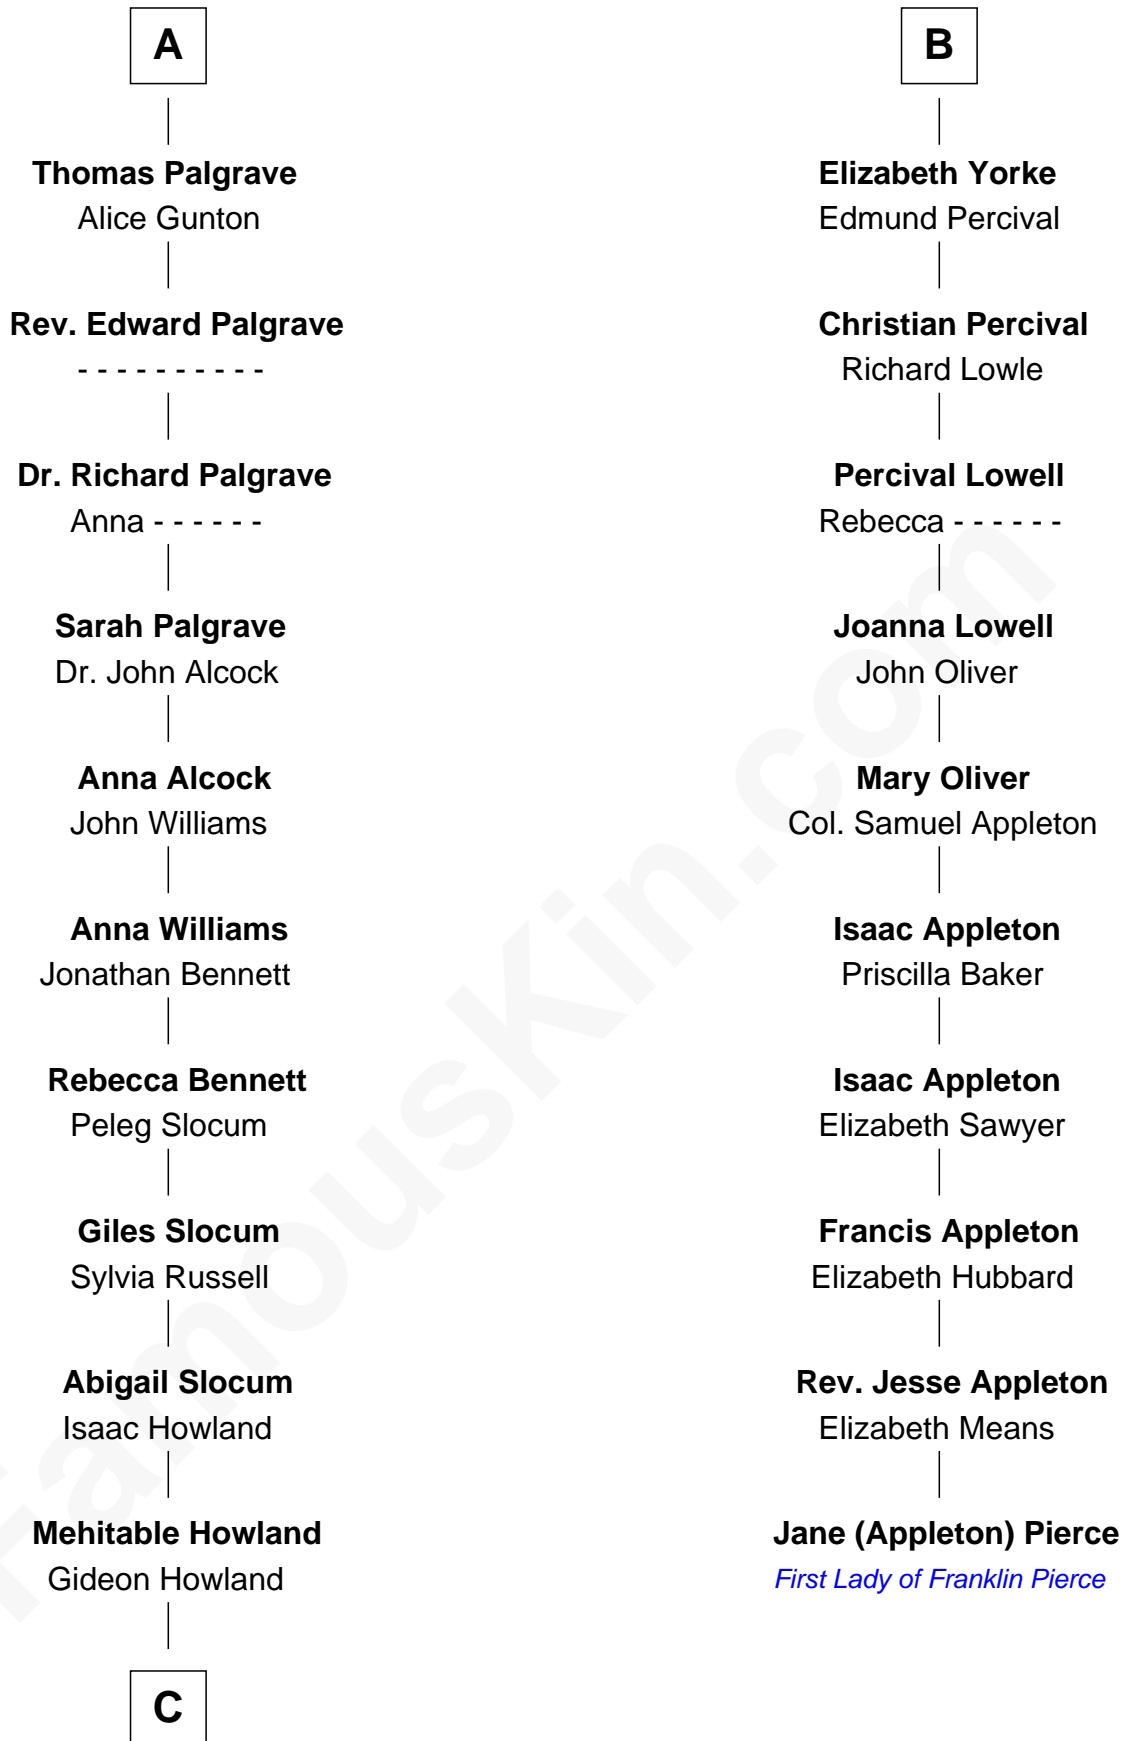

## Relationship Chart of

### Hetty Green

*"The Witch of Wall Street"*

16th cousin 2 times removed of

### Jane (Appleton) Pierce

*First Lady of President Franklin Pierce*

**C**

Abby Slocum Howland

Edward Mott Robinson

**Hetty Green**

*"The Witch of Wall Street"*

FamousKin.com