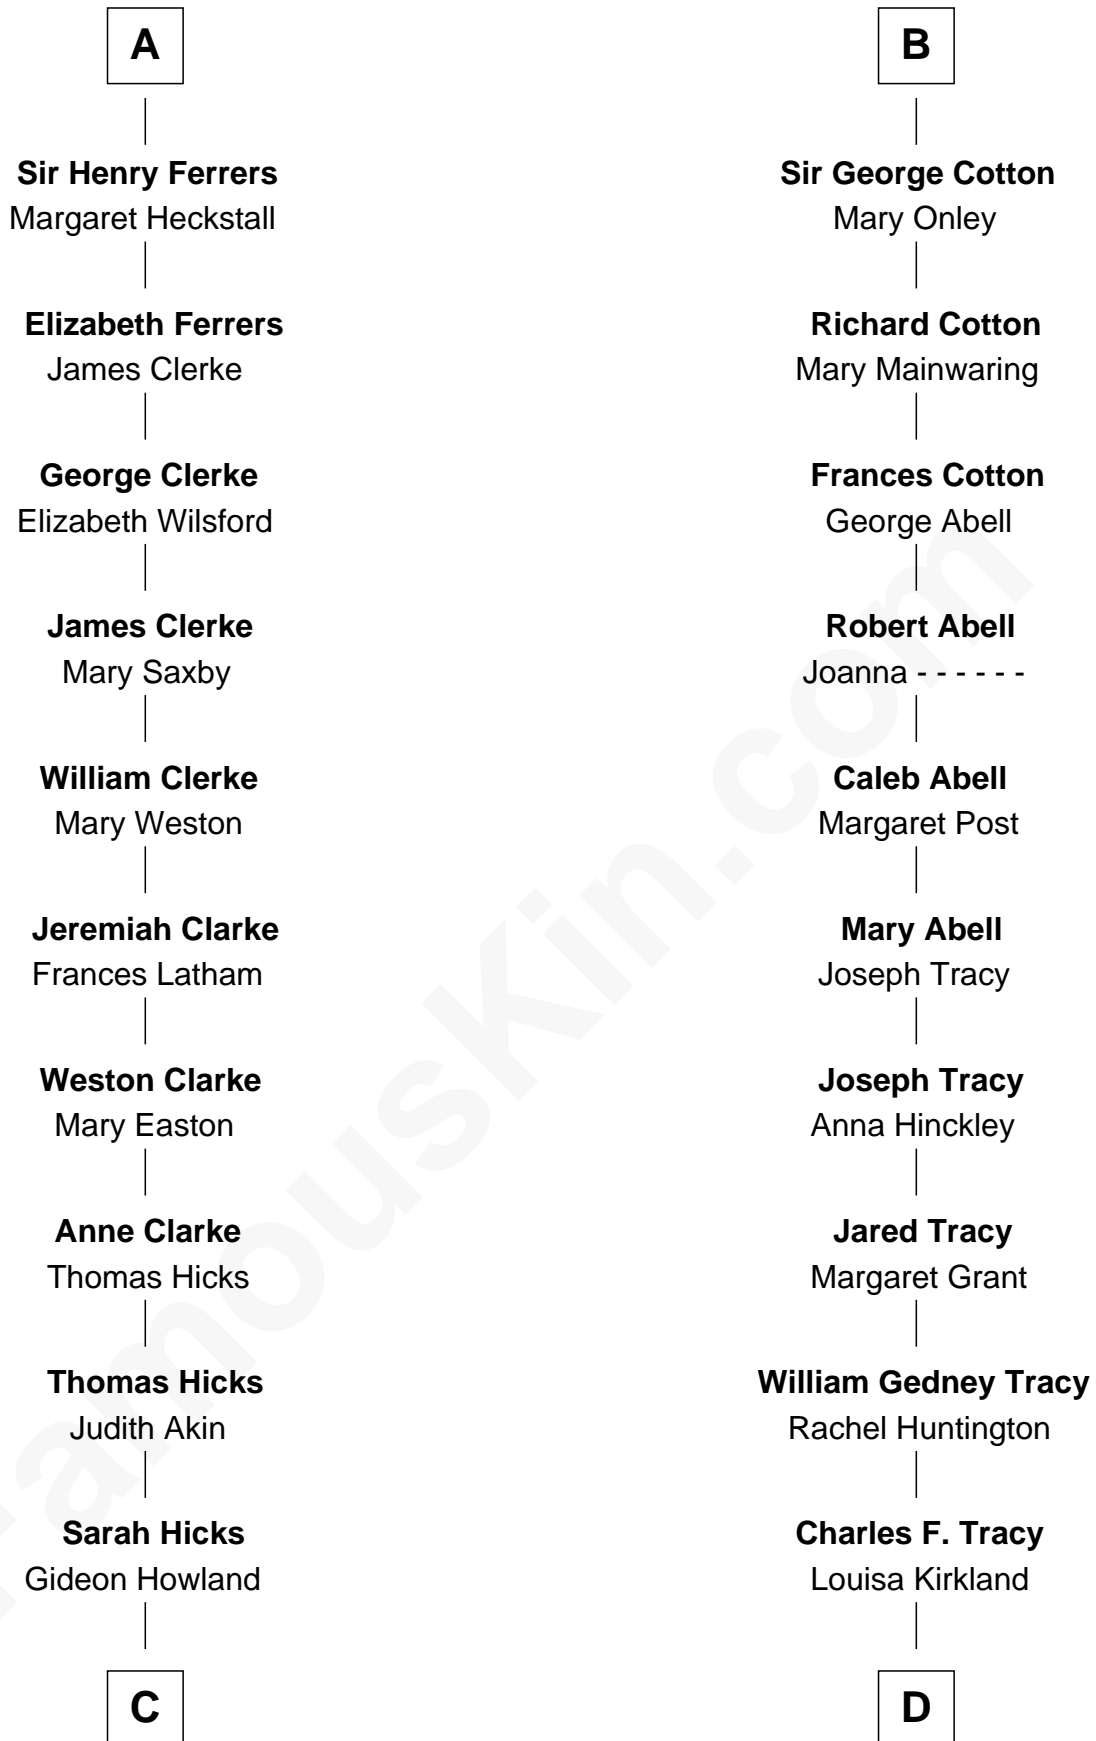

FamousKin.com Relationship Chart of

Hetty Green

"The Witch of Wall Street"

19th cousin of

Henry Sturgis Morgan

Co-Founder of Morgan Stanley

C

Gideon Howland
Mehitable Howland

Abby Slocum Howland
Edward Mott Robinson

Hetty Green
"The Witch of Wall Street"

D

Frances Louisa Tracy
John Pierpont Morgan

John Pierpont Morgan
Jane Norton Grew

Henry Sturgis Morgan
Co-Founder of Morgan Stanley