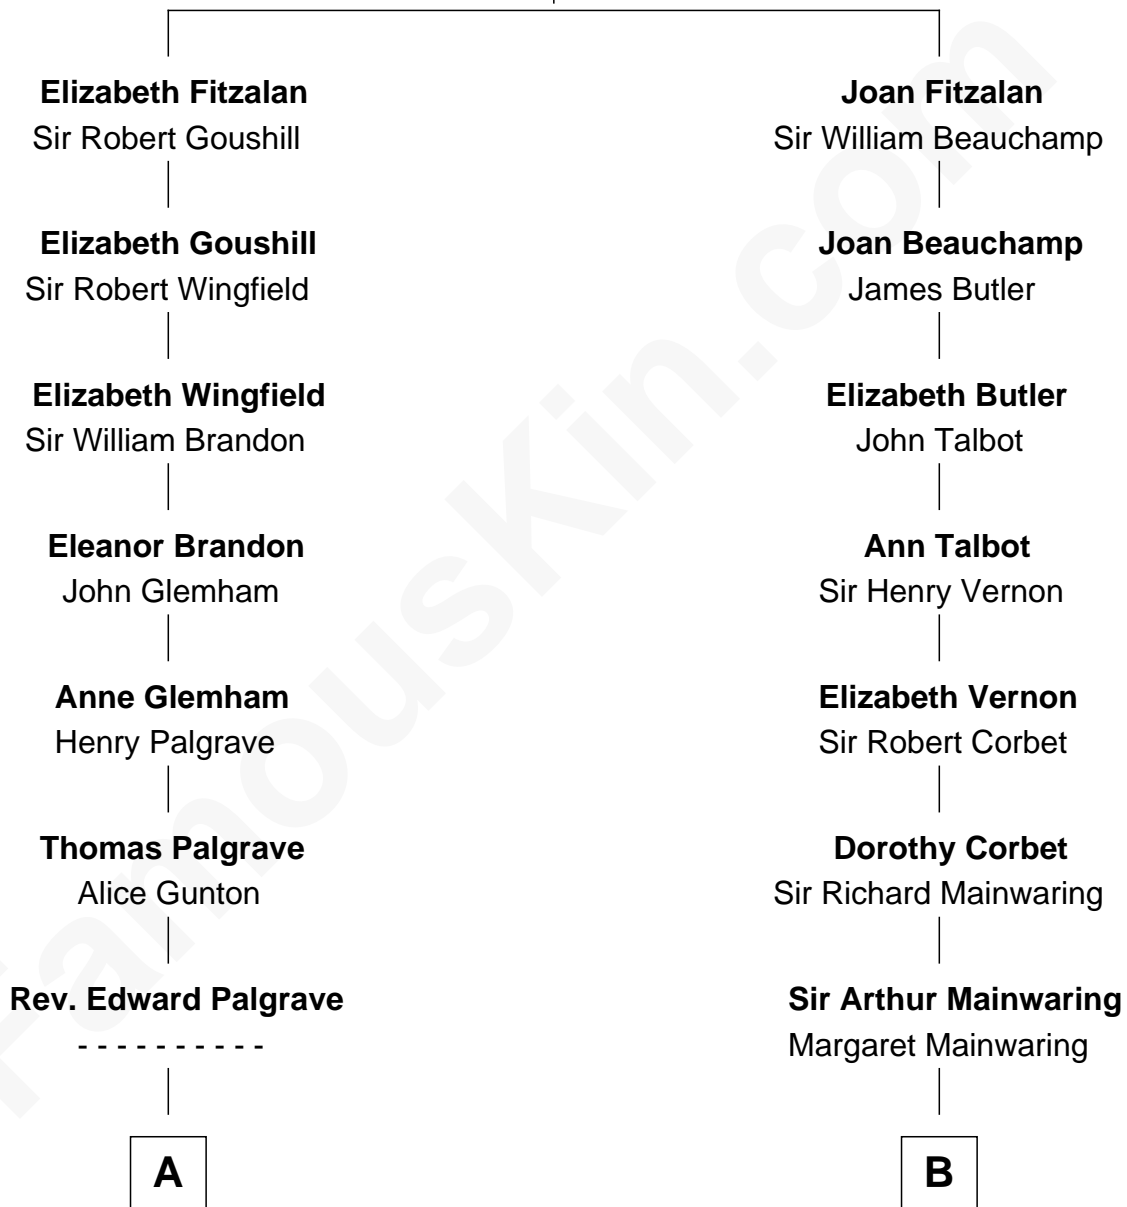

FamousKin.com

Relationship Chart of

Hetty Green

"The Witch of Wall Street"

16th cousin 2 times removed of

Henry Sturgis Morgan

Co-Founder of Morgan Stanley

Sir Richard Fitzalan

Elizabeth de Bohun

C

John Pierpont Morgan

Jane Norton Grew

Henry Sturgis Morgan

Co-Founder of Morgan Stanley

FamousKin.com