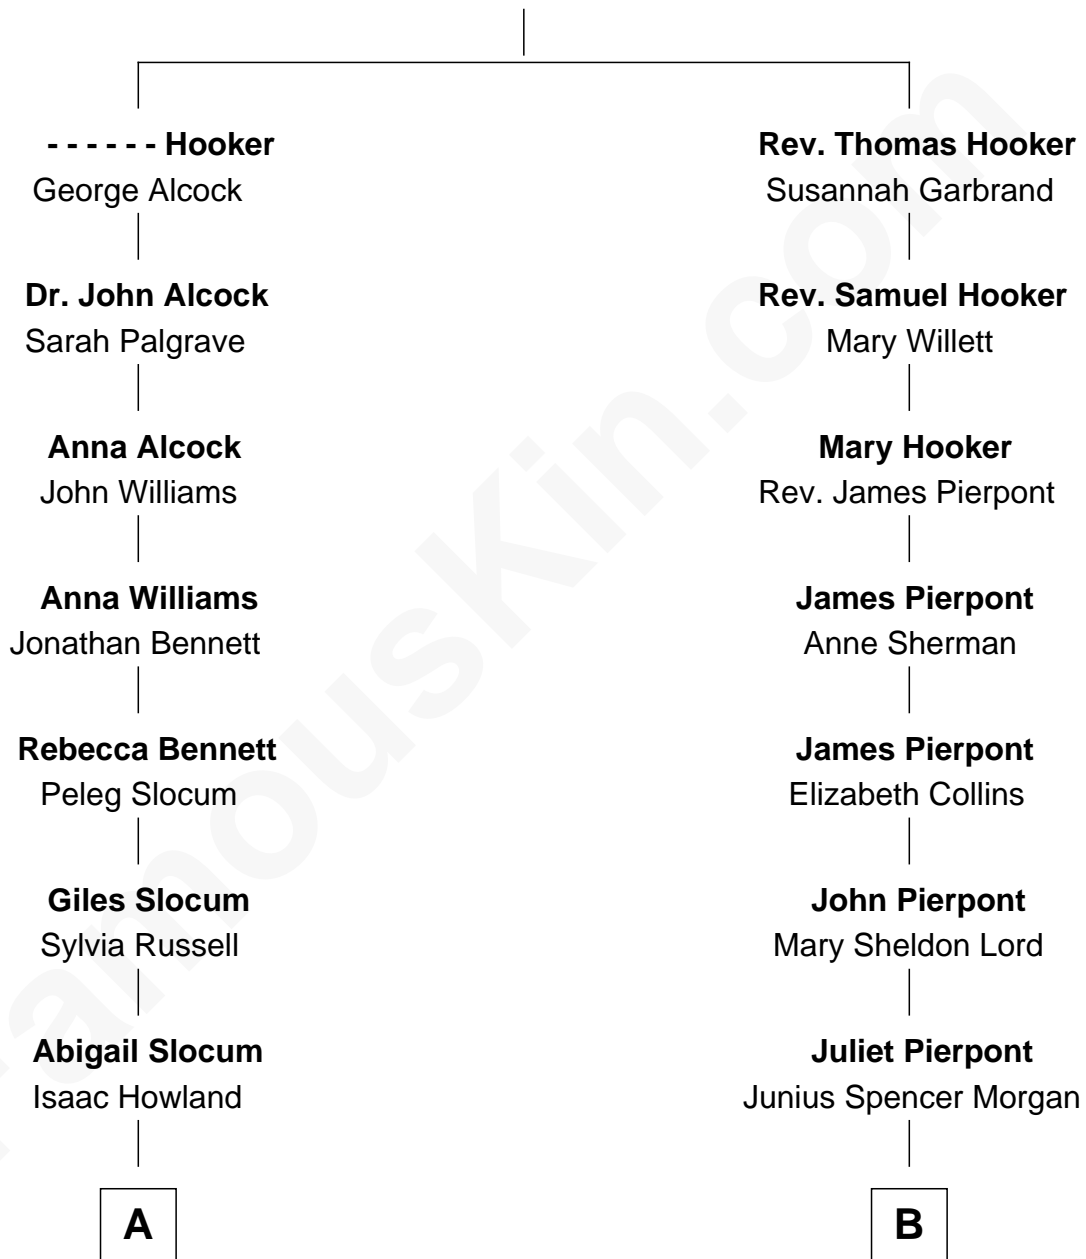

# FamousKin.com Relationship Chart of

**Hetty Green**

*"The Witch of Wall Street"*

9th cousin of

**Henry Sturgis Morgan**

*Co-Founder of Morgan Stanley*

**Thomas Hooker**

**A**

**Mehitable Howland**

Gideon Howland

**Abby Slocum Howland**

Edward Mott Robinson

**Hetty Green**

*"The Witch of Wall Street"*

**B**

**John Pierpont Morgan**

Frances Louisa Tracy

**John Pierpont Morgan**

Jane Norton Grew

**Henry Sturgis Morgan**

*Co-Founder of Morgan Stanley*

FamousKin.com