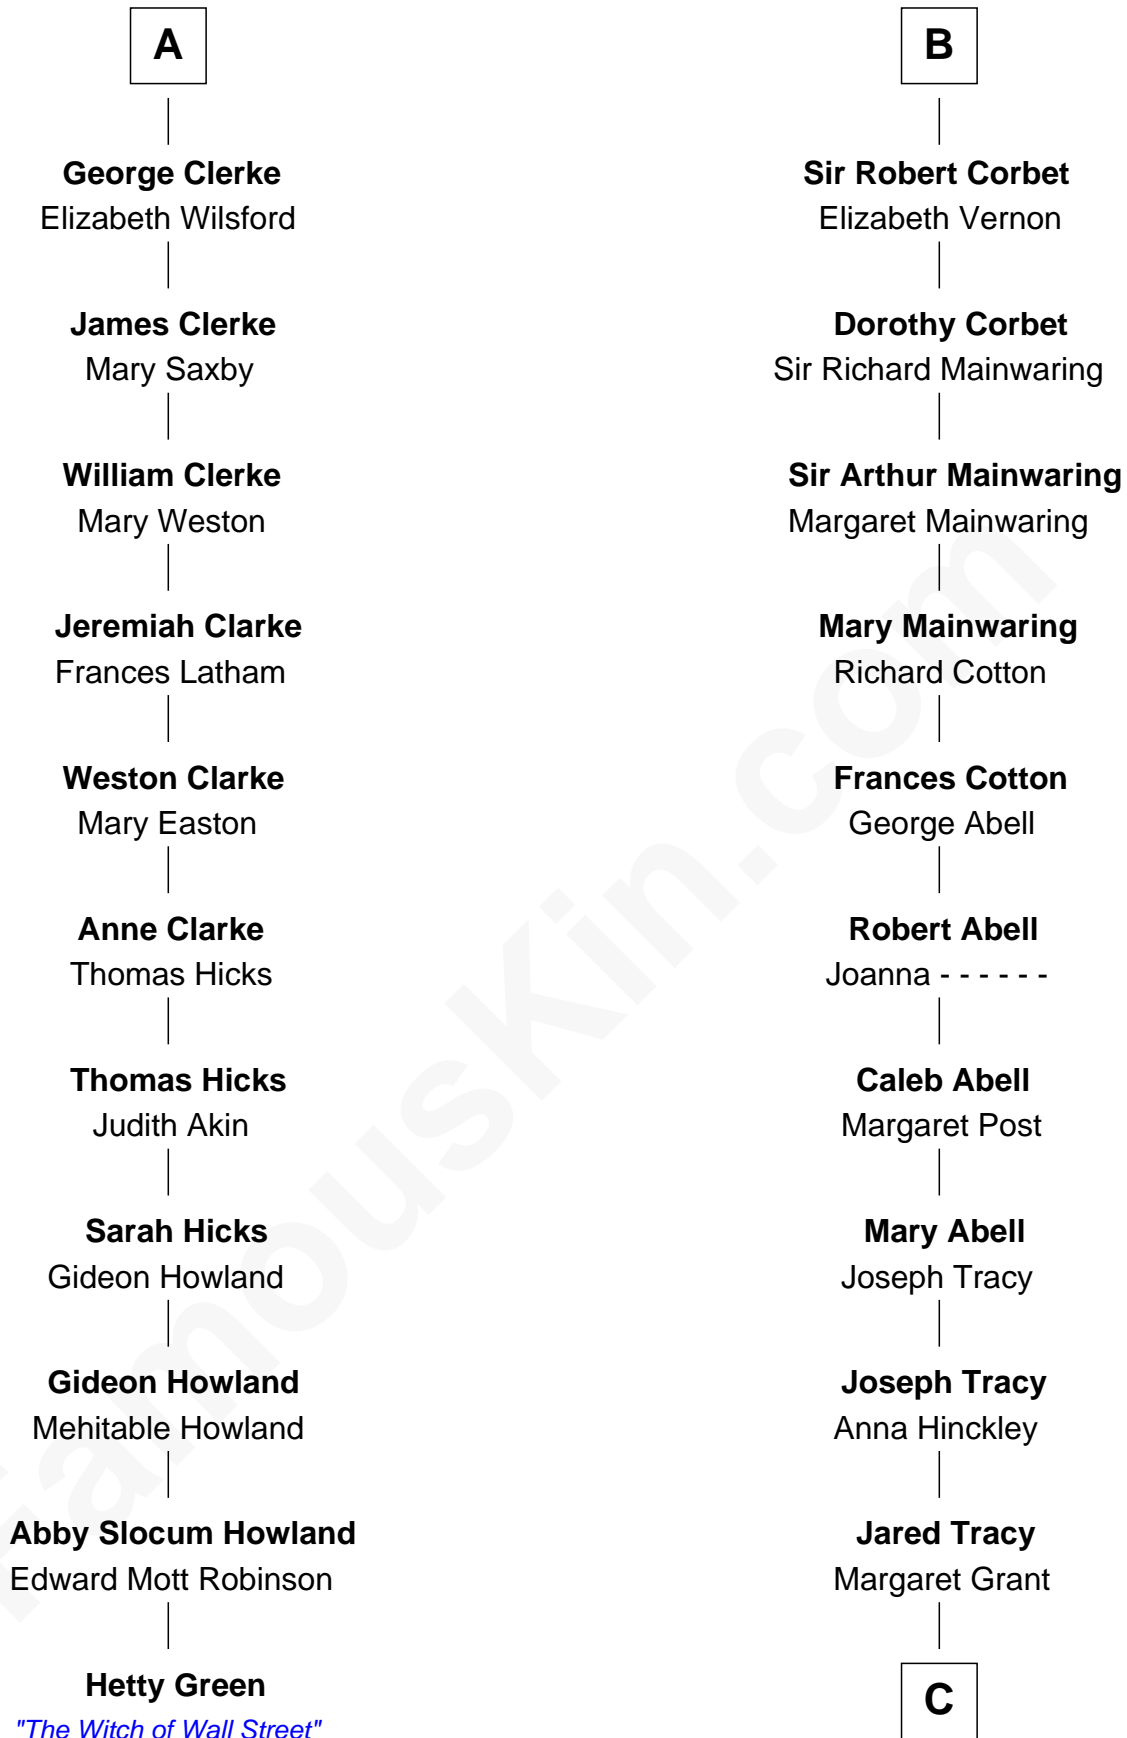

FamousKin.com

Relationship Chart of

Hetty Green

"The Witch of Wall Street"

17th cousin 3 times removed of

J.P. Morgan, Jr.

American Banker and Philanthropist

C

William Gedney Tracy

Rachel Huntington

Charles F. Tracy

Louisa Kirkland

Frances Louisa Tracy

John Pierpont Morgan

J.P. Morgan, Jr.

American Banker and Philanthropist