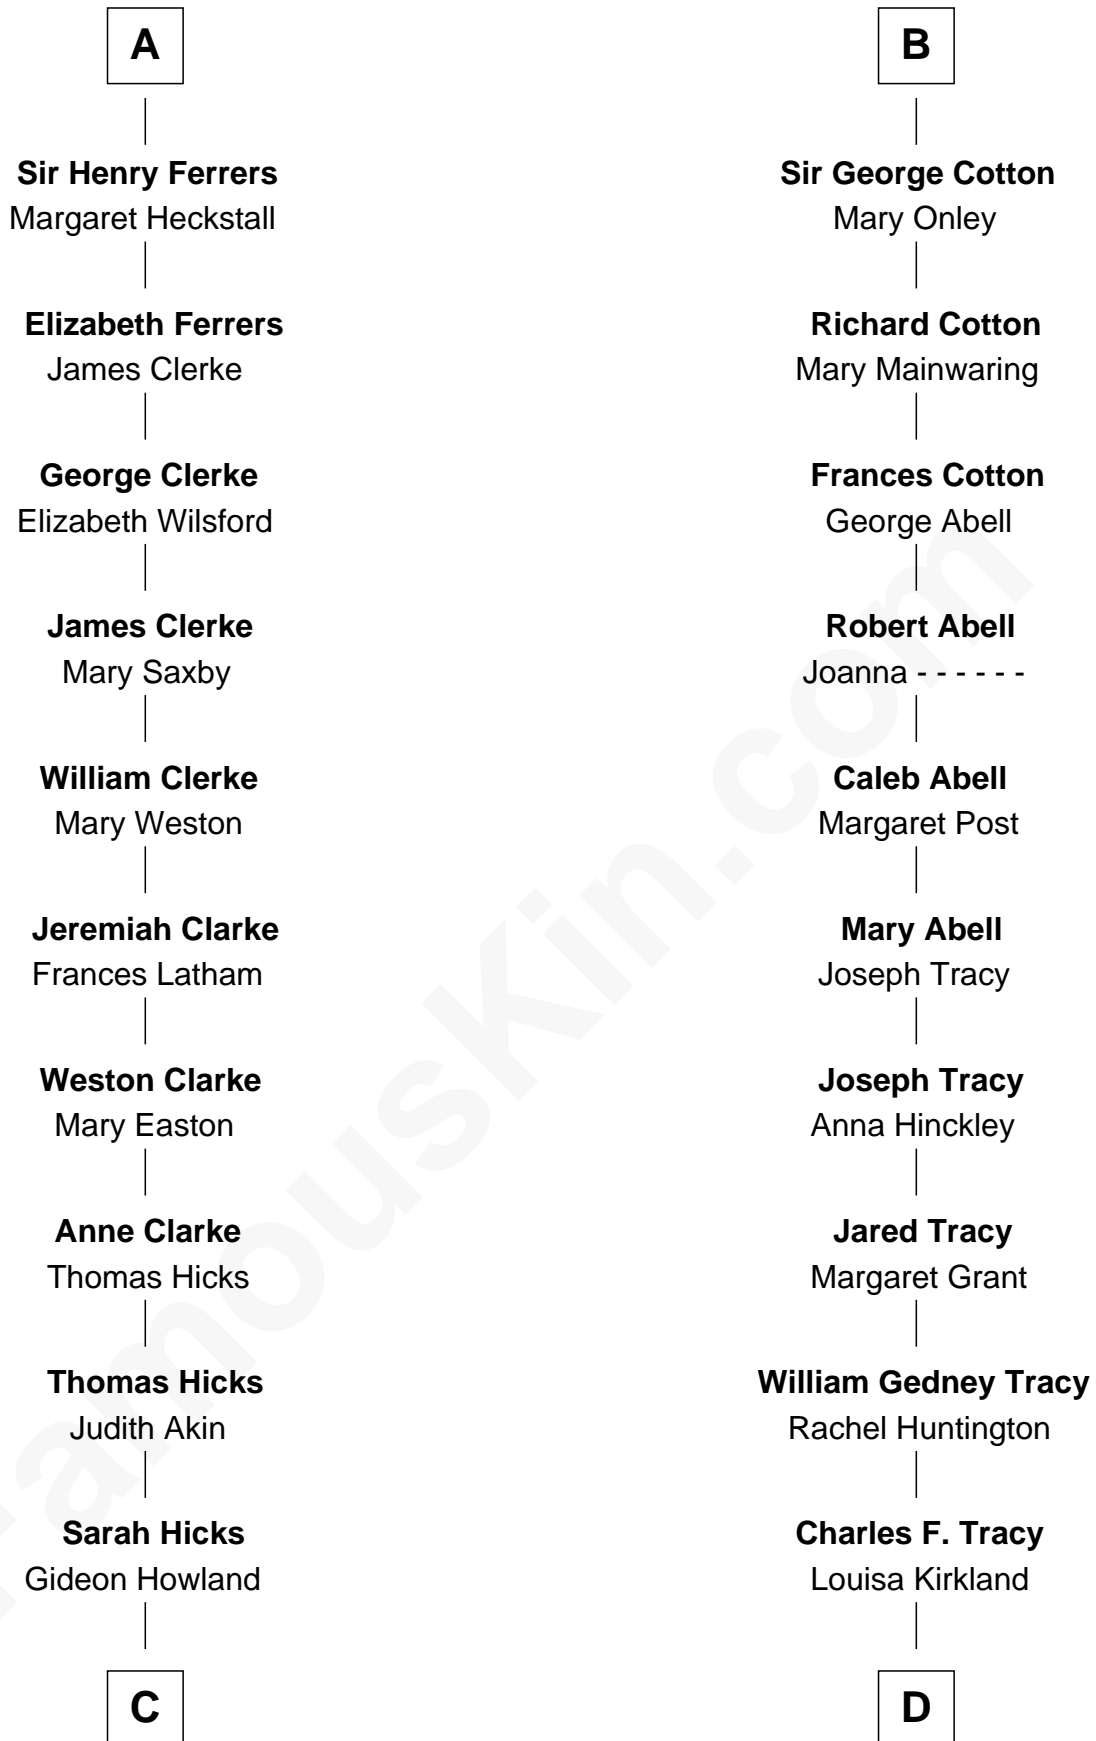

FamousKin.com

Relationship Chart of

Hetty Green

"The Witch of Wall Street"

18th cousin 1 time removed of

J.P. Morgan, Jr.

American Banker and Philanthropist

C

Gideon Howland
Mehitable Howland

Abby Slocum Howland
Edward Mott Robinson

Hetty Green
"The Witch of Wall Street"

D

Frances Louisa Tracy
John Pierpont Morgan

J.P. Morgan, Jr.
American Banker and Philanthropist