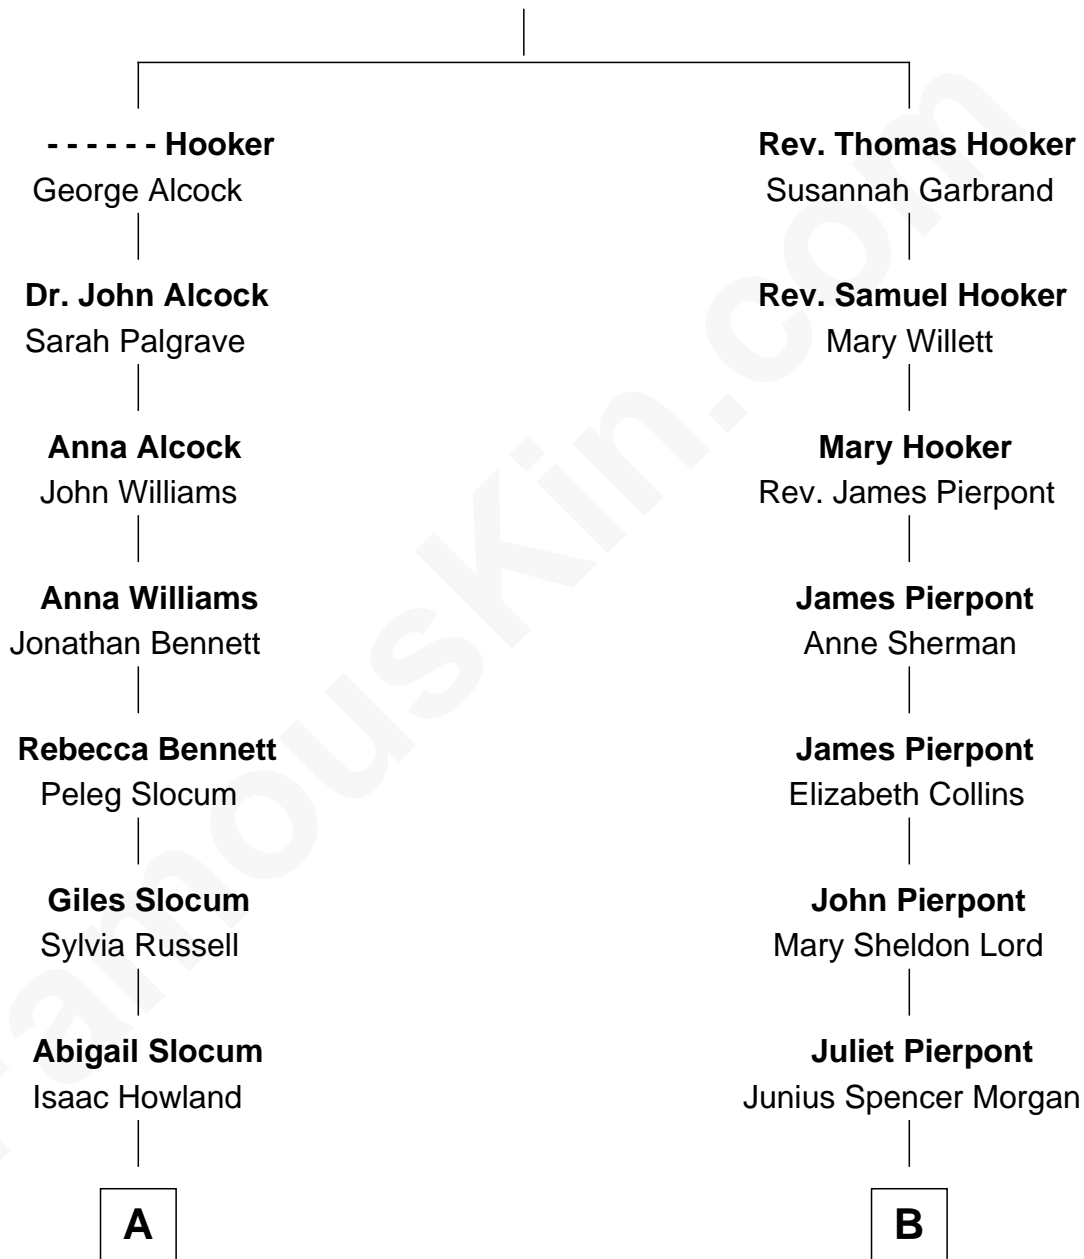

FamousKin.com

Relationship Chart of

Hetty Green

"The Witch of Wall Street"

8th cousin 1 time removed of

J.P. Morgan, Jr.

American Banker and Philanthropist

Thomas Hooker

A

Mehitable Howland
Gideon Howland

Abby Slocum Howland
Edward Mott Robinson

Hetty Green
"The Witch of Wall Street"

B

John Pierpont Morgan
Frances Louisa Tracy

J.P. Morgan, Jr.
American Banker and Philanthropist