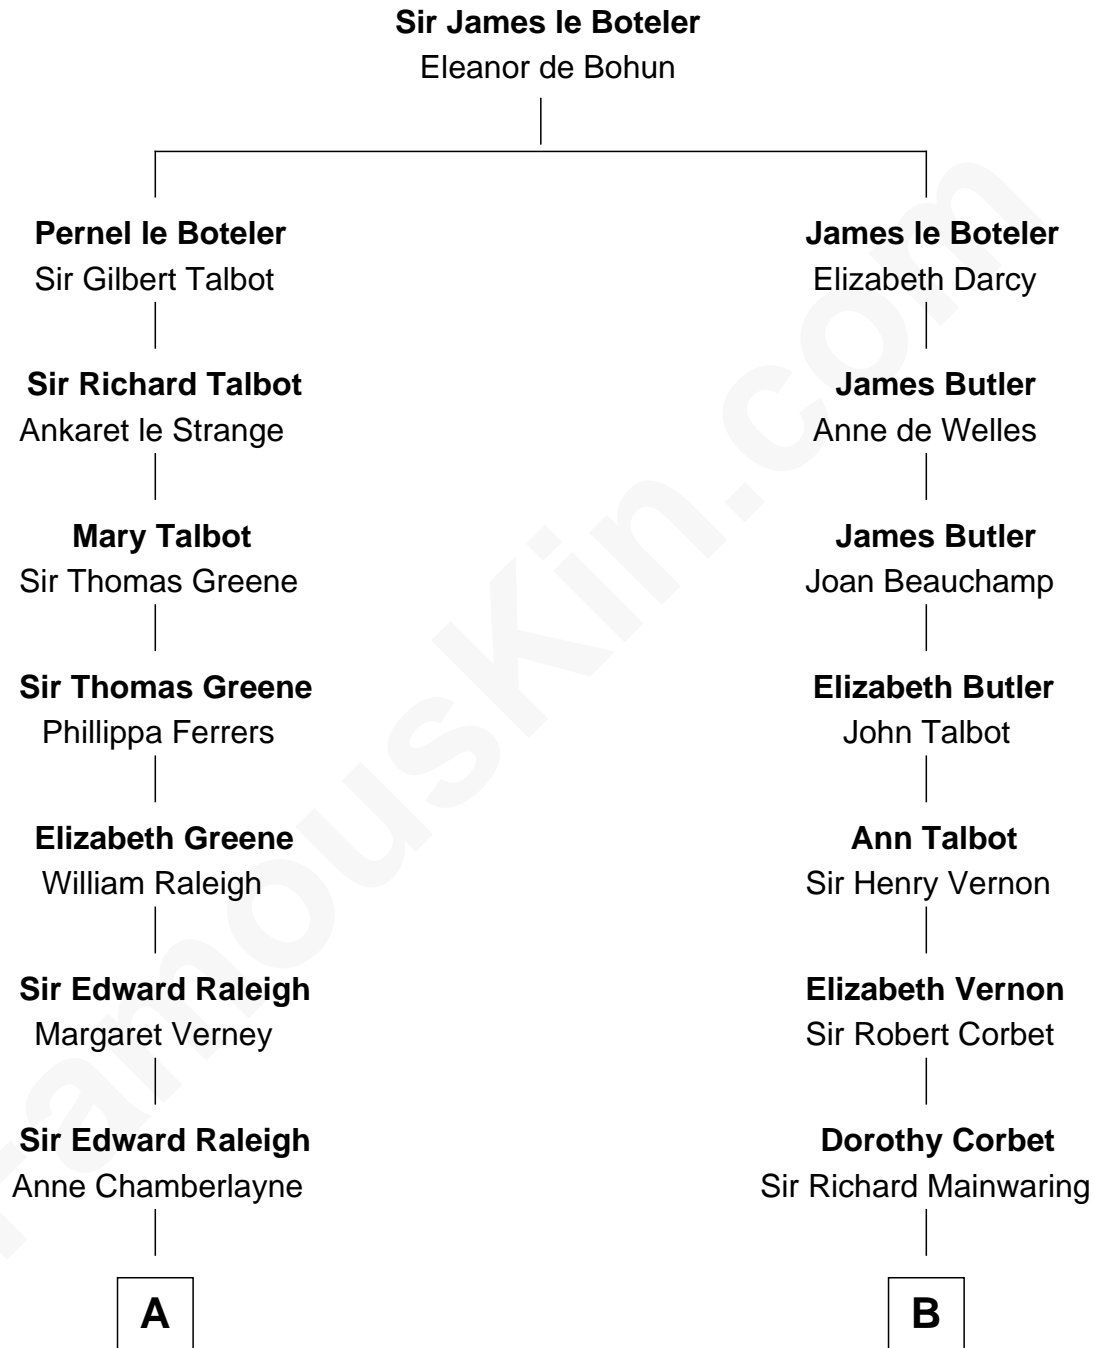

FamousKin.com Relationship Chart of

Hetty Green

"The Witch of Wall Street"

18th cousin of

J.P. Morgan, Jr.

American Banker and Philanthropist

C

Abby Slocum Howland
Edward Mott Robinson

Hetty Green
"The Witch of Wall Street"

D

Frances Louisa Tracy
John Pierpont Morgan

J.P. Morgan, Jr.
American Banker and Philanthropist

FamousKin.com