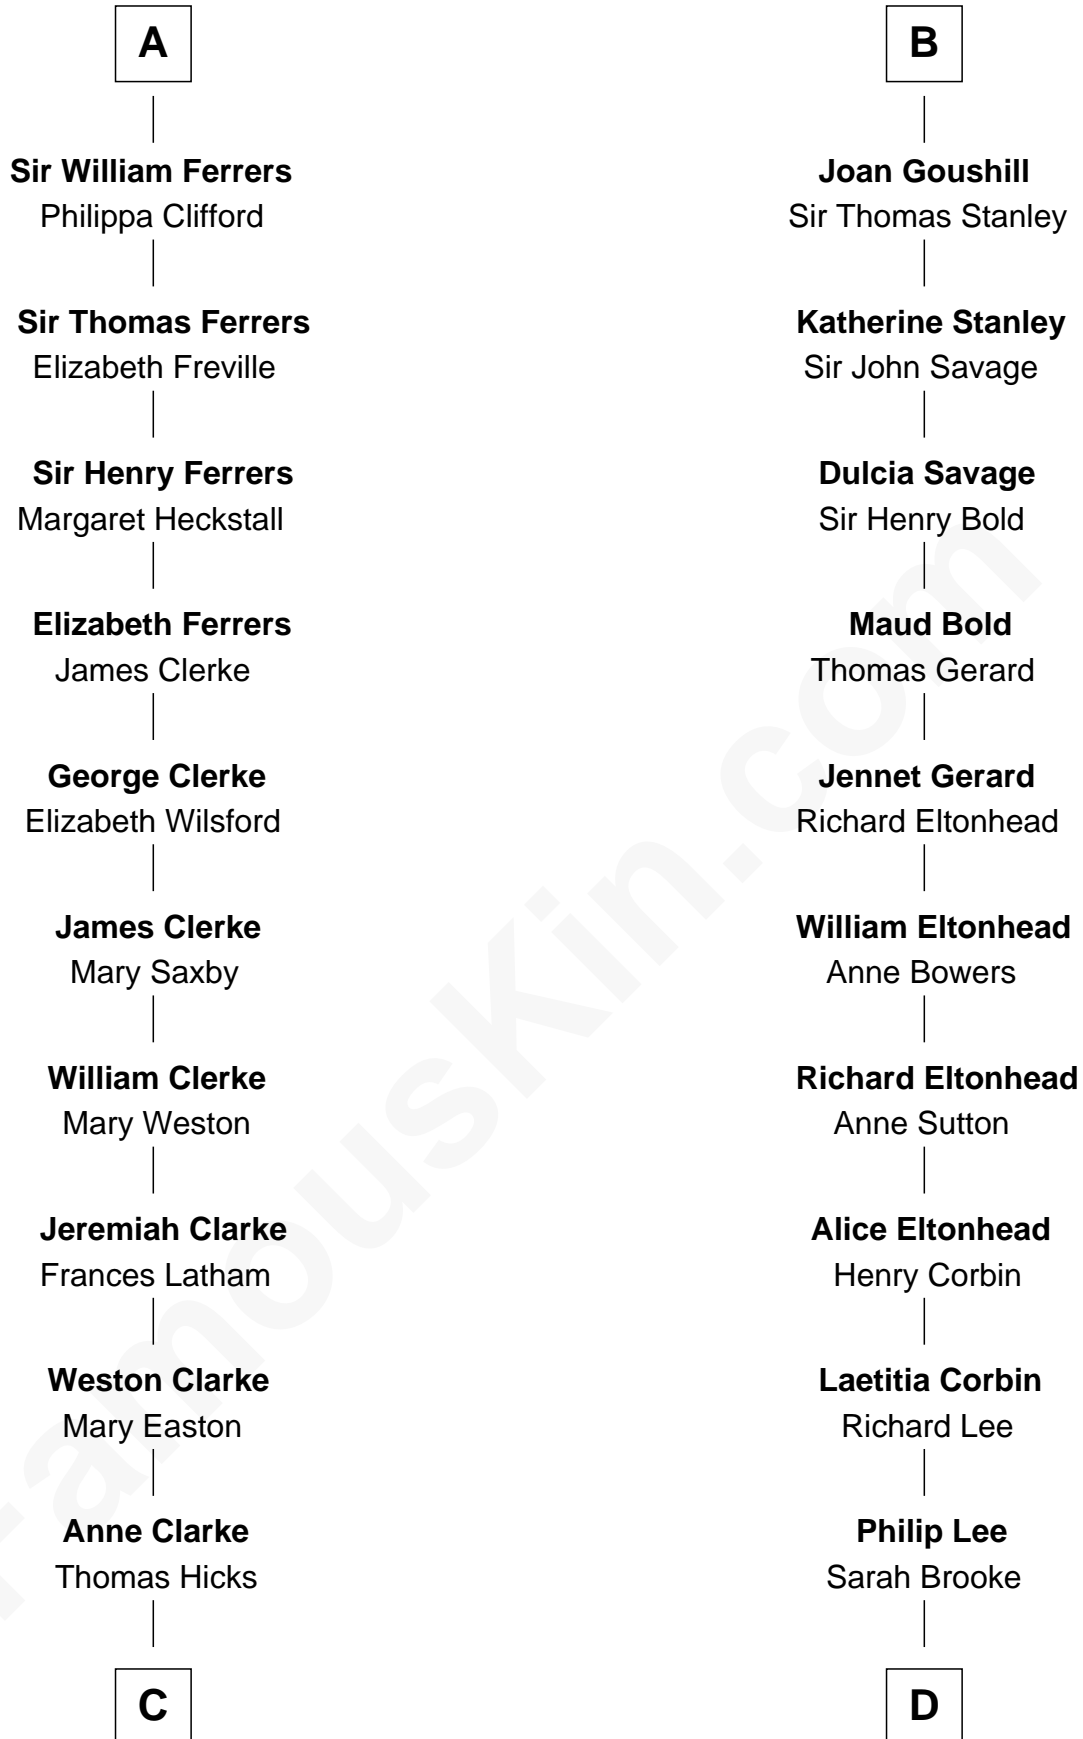

## Relationship Chart of

### Hetty Green

*"The Witch of Wall Street"*

18th cousin 3 times removed of

**Thomas Sim Lee**

*2nd and 7th Governor of Maryland*

**C**

**Thomas Hicks**  
Judith Akin

**Sarah Hicks**  
Gideon Howland

**Gideon Howland**  
Mehitable Howland

**Abby Slocum Howland**  
Edward Mott Robinson

**Hetty Green**  
*"The Witch of Wall Street"*

**D**

**Thomas Lee**  
Christiana Sim

**Thomas Sim Lee**  
*2nd and 7th Governor of Maryland*