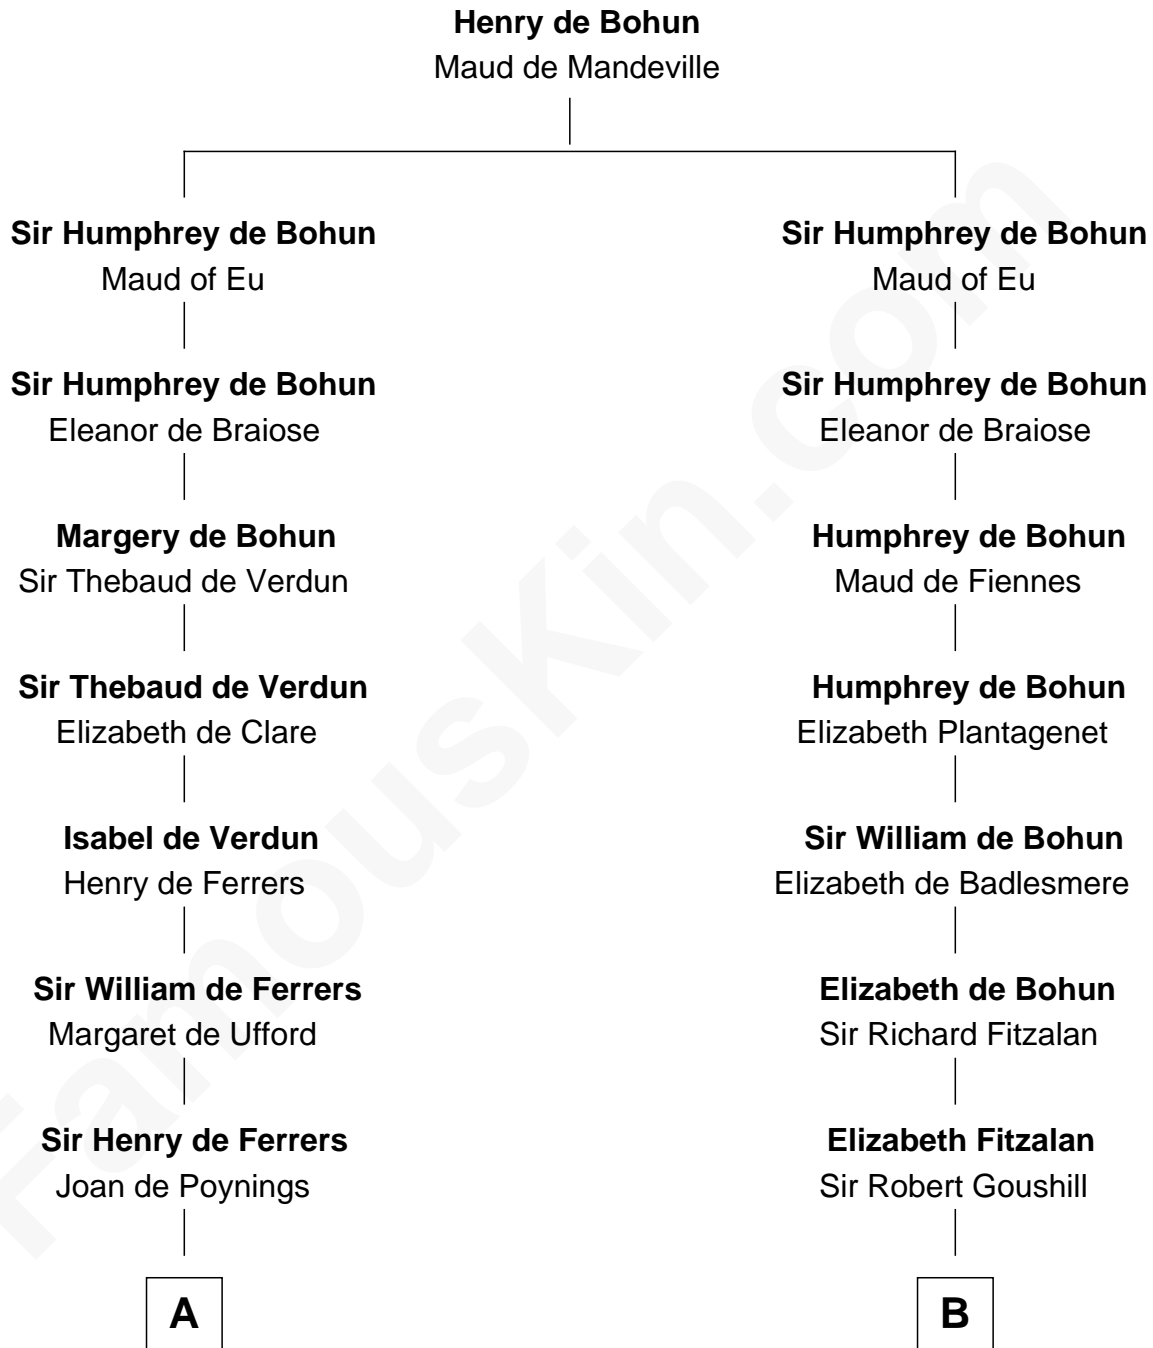

## Relationship Chart of

### Hetty Green

*"The Witch of Wall Street"*

18th cousin 3 times removed of

**Thomas Sim Lee**

*2nd and 7th Governor of Maryland*

**C**

**Thomas Hicks**  
Judith Akin

**Sarah Hicks**  
Gideon Howland

**Gideon Howland**  
Mehitable Howland

**Abby Slocum Howland**  
Edward Mott Robinson

**Hetty Green**  
*"The Witch of Wall Street"*

**D**

**Thomas Lee**  
Christiana Sim

**Thomas Sim Lee**  
*2nd and 7th Governor of Maryland*