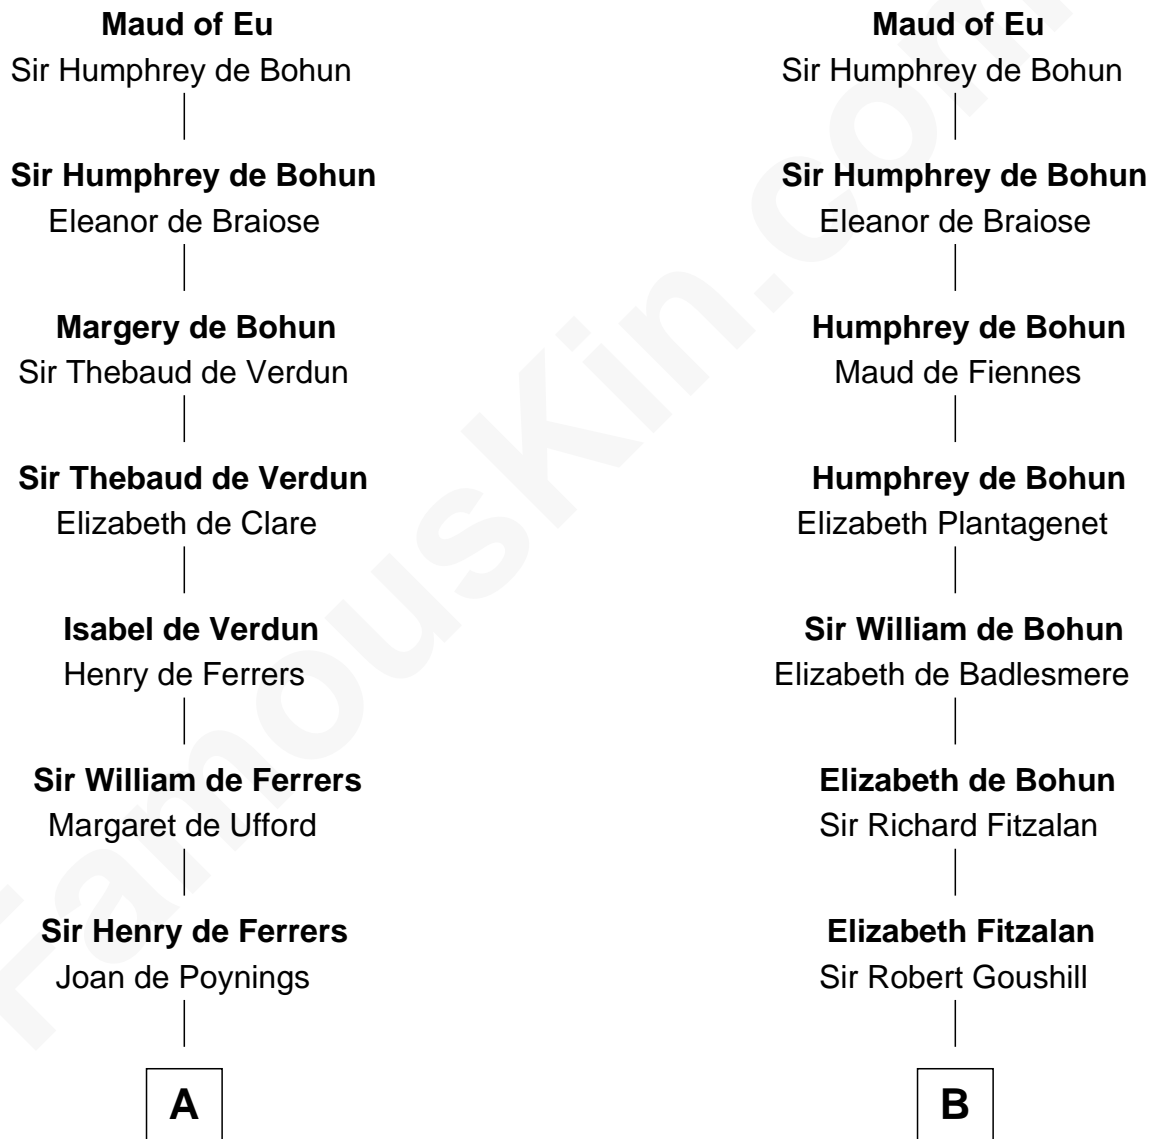

FamousKin.com

Relationship Chart of

Hetty Green

"The Witch of Wall Street"

18th cousin 3 times removed of

Thomas Sim Lee

2nd and 7th Governor of Maryland

Raoul de Lusgnan

Alice de Eu

C

Thomas Hicks
Judith Akin

Sarah Hicks
Gideon Howland

Gideon Howland
Mehitable Howland

Abby Slocum Howland
Edward Mott Robinson

Hetty Green
"The Witch of Wall Street"

D

Thomas Lee
Christiana Sim

Thomas Sim Lee
2nd and 7th Governor of Maryland

FamousKin.com