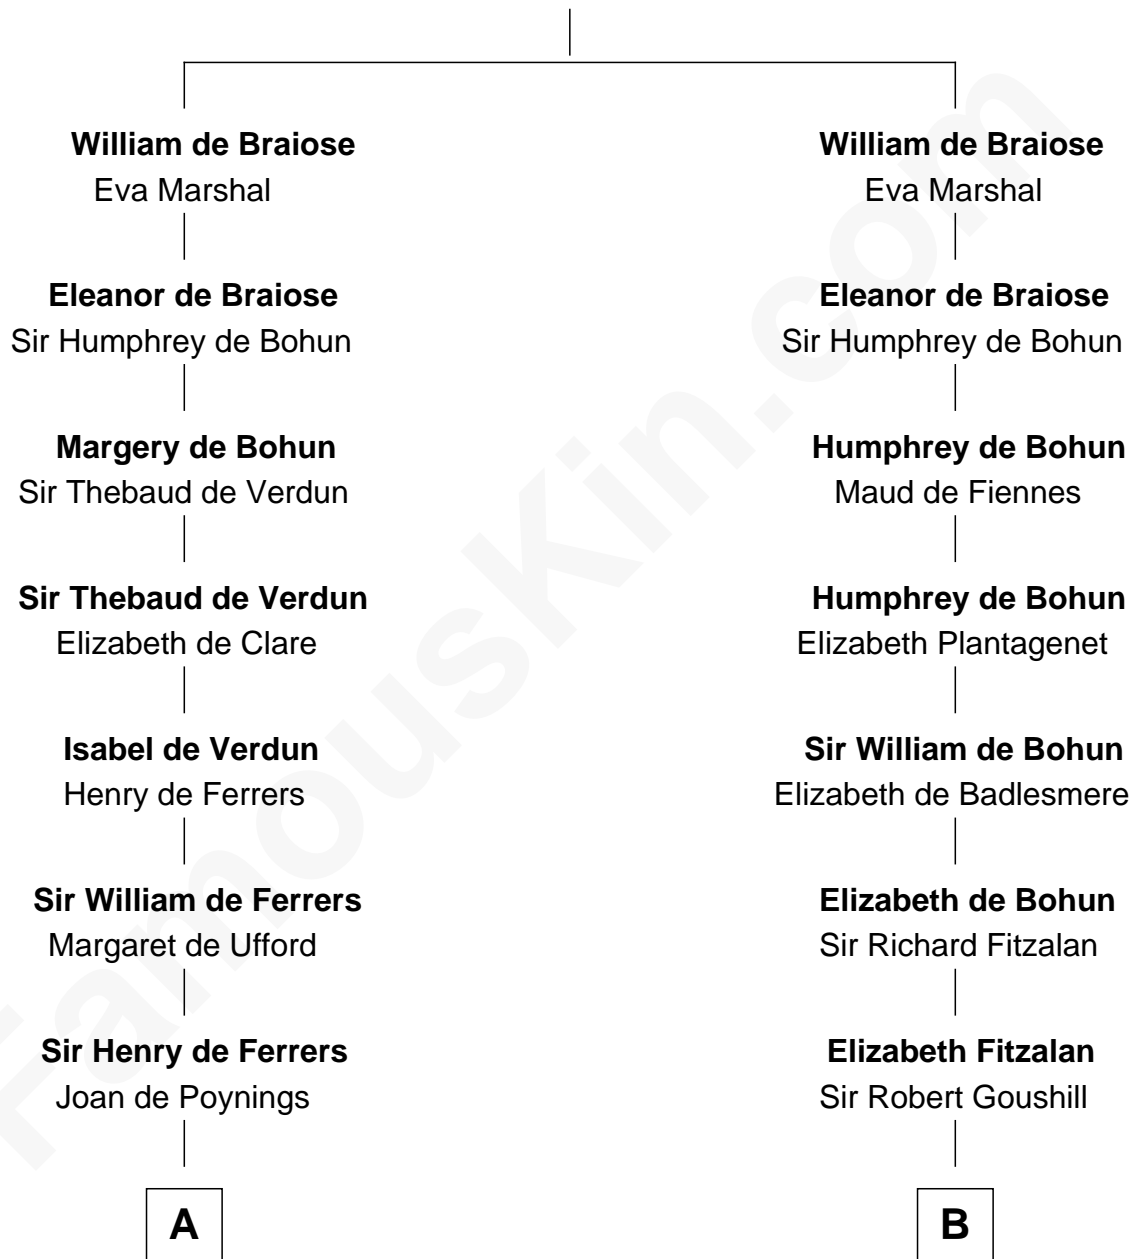

FamousKin.com

Relationship Chart of

Hetty Green

"The Witch of Wall Street"

18th cousin 3 times removed of

Thomas Sim Lee

2nd and 7th Governor of Maryland

Reginald de Braiose

C

Thomas Hicks
Judith Akin

Sarah Hicks
Gideon Howland

Gideon Howland
Mehitable Howland

Abby Slocum Howland
Edward Mott Robinson

Hetty Green
"The Witch of Wall Street"

D

Thomas Lee
Christiana Sim

Thomas Sim Lee
2nd and 7th Governor of Maryland

FamousKin.com