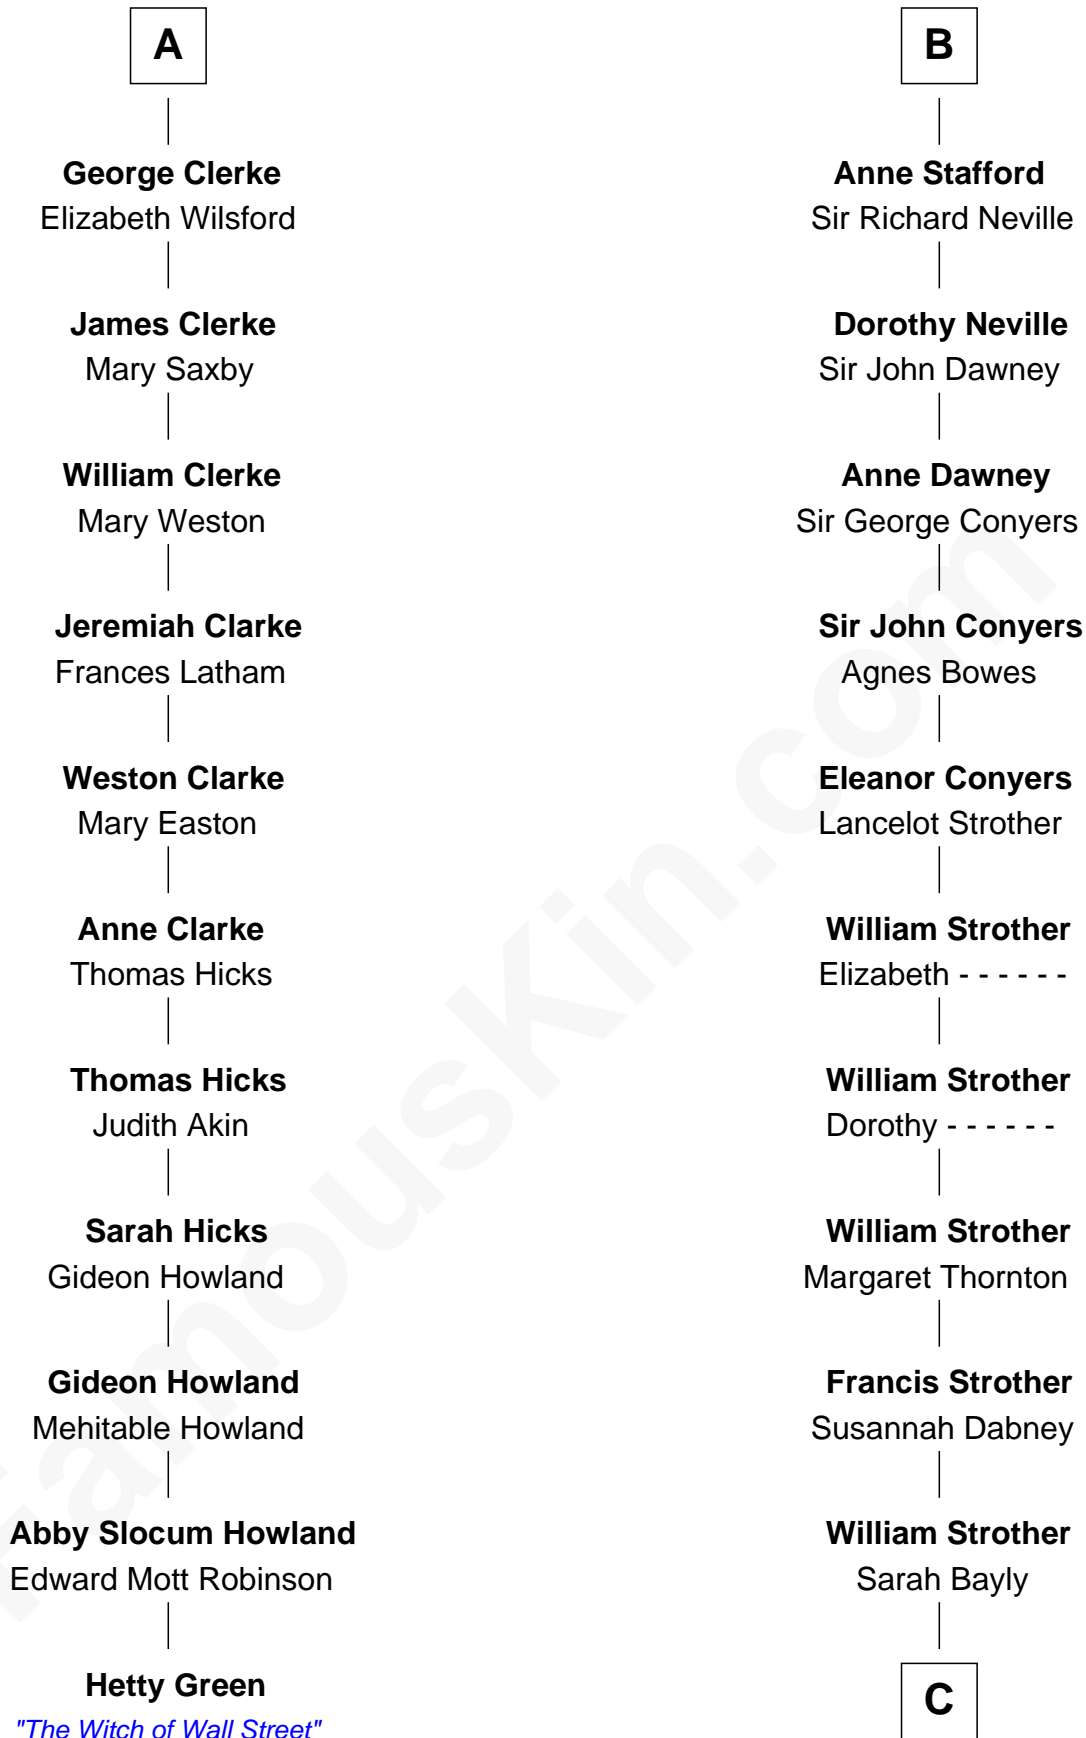

FamousKin.com

Relationship Chart of

Hetty Green

"The Witch of Wall Street"

17th cousin 1 time removed of

Zachary Taylor

12th U.S. President

John de Botetourte

Maud FitzThomas

C

|
Sarah Dabney Strother
Col. Richard Taylor

|
Zachary Taylor
12th U.S. President

FamousKin.com