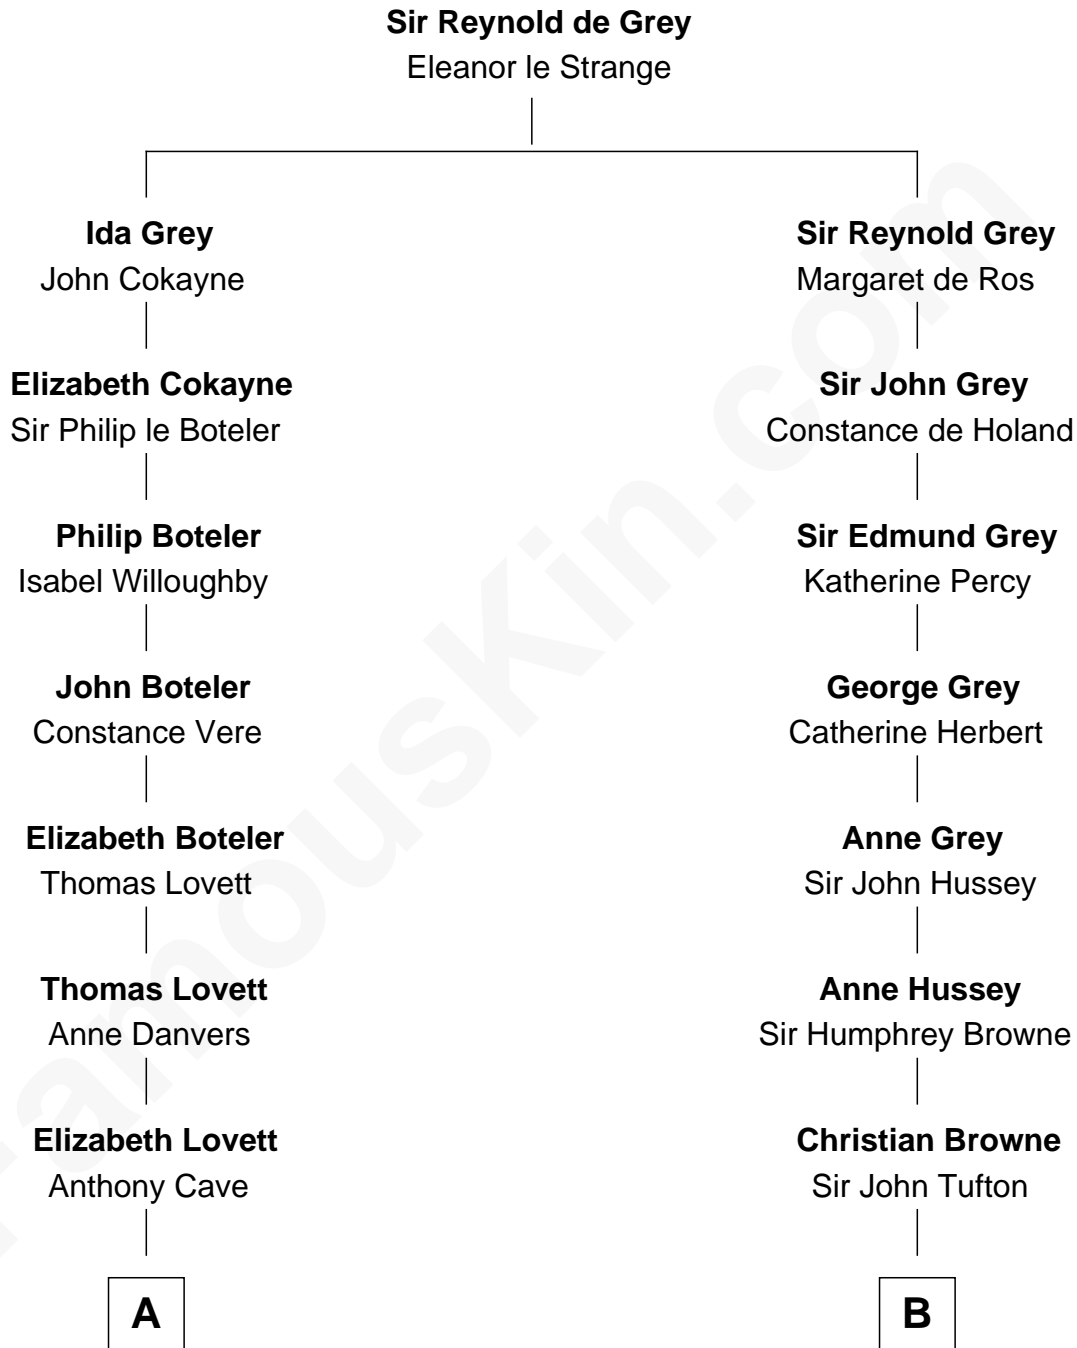

FamousKin.com

Relationship Chart of

Hetty Green

"The Witch of Wall Street"

16th cousin 3 times removed of

Kit Harington

TV Actor - *"Game of Thrones"*

C

—
Lavender Cecilia Denny
John Charles Dundas Harington

—
Sir David Richard Harington
Deborah Jane Catesby

—
Kit Harington
TV Actor - "Game of Thrones"