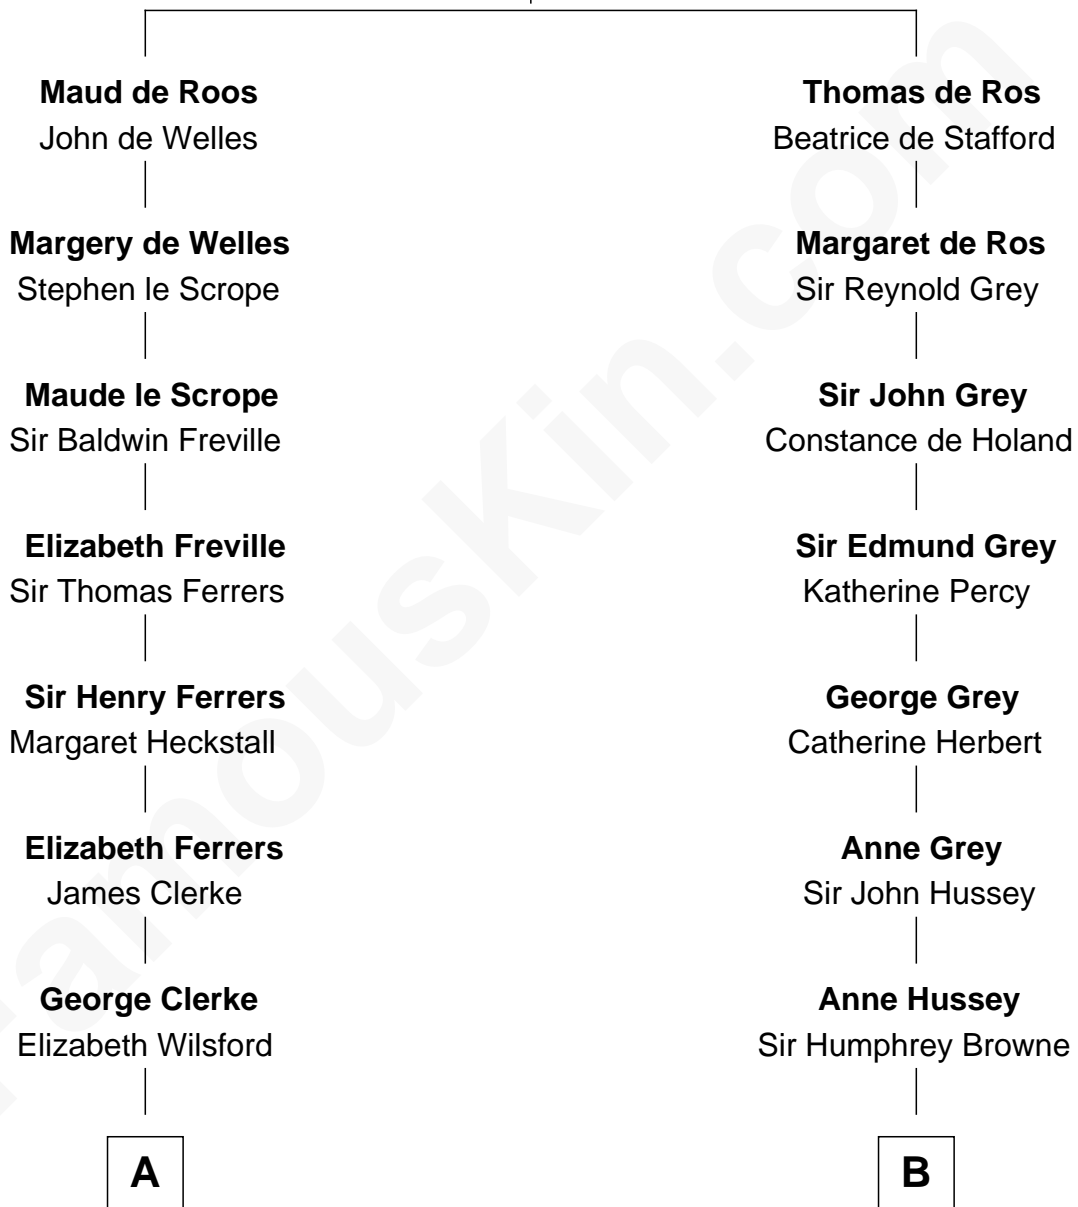

FamousKin.com Relationship Chart of

Hetty Green

"The Witch of Wall Street"

16th cousin 4 times removed of

Kit Harington

TV Actor - *"Game of Thrones"*

Sir William de Ros
Margery de Badlesmere

C

Lois Marjorie Legge
Ernest Wriothesley Denny

Lavender Cecilia Denny
John Charles Dundas Harington

Sir David Richard Harington
Deborah Jane Catesby

Kit Harington

TV Actor - "Game of Thrones"