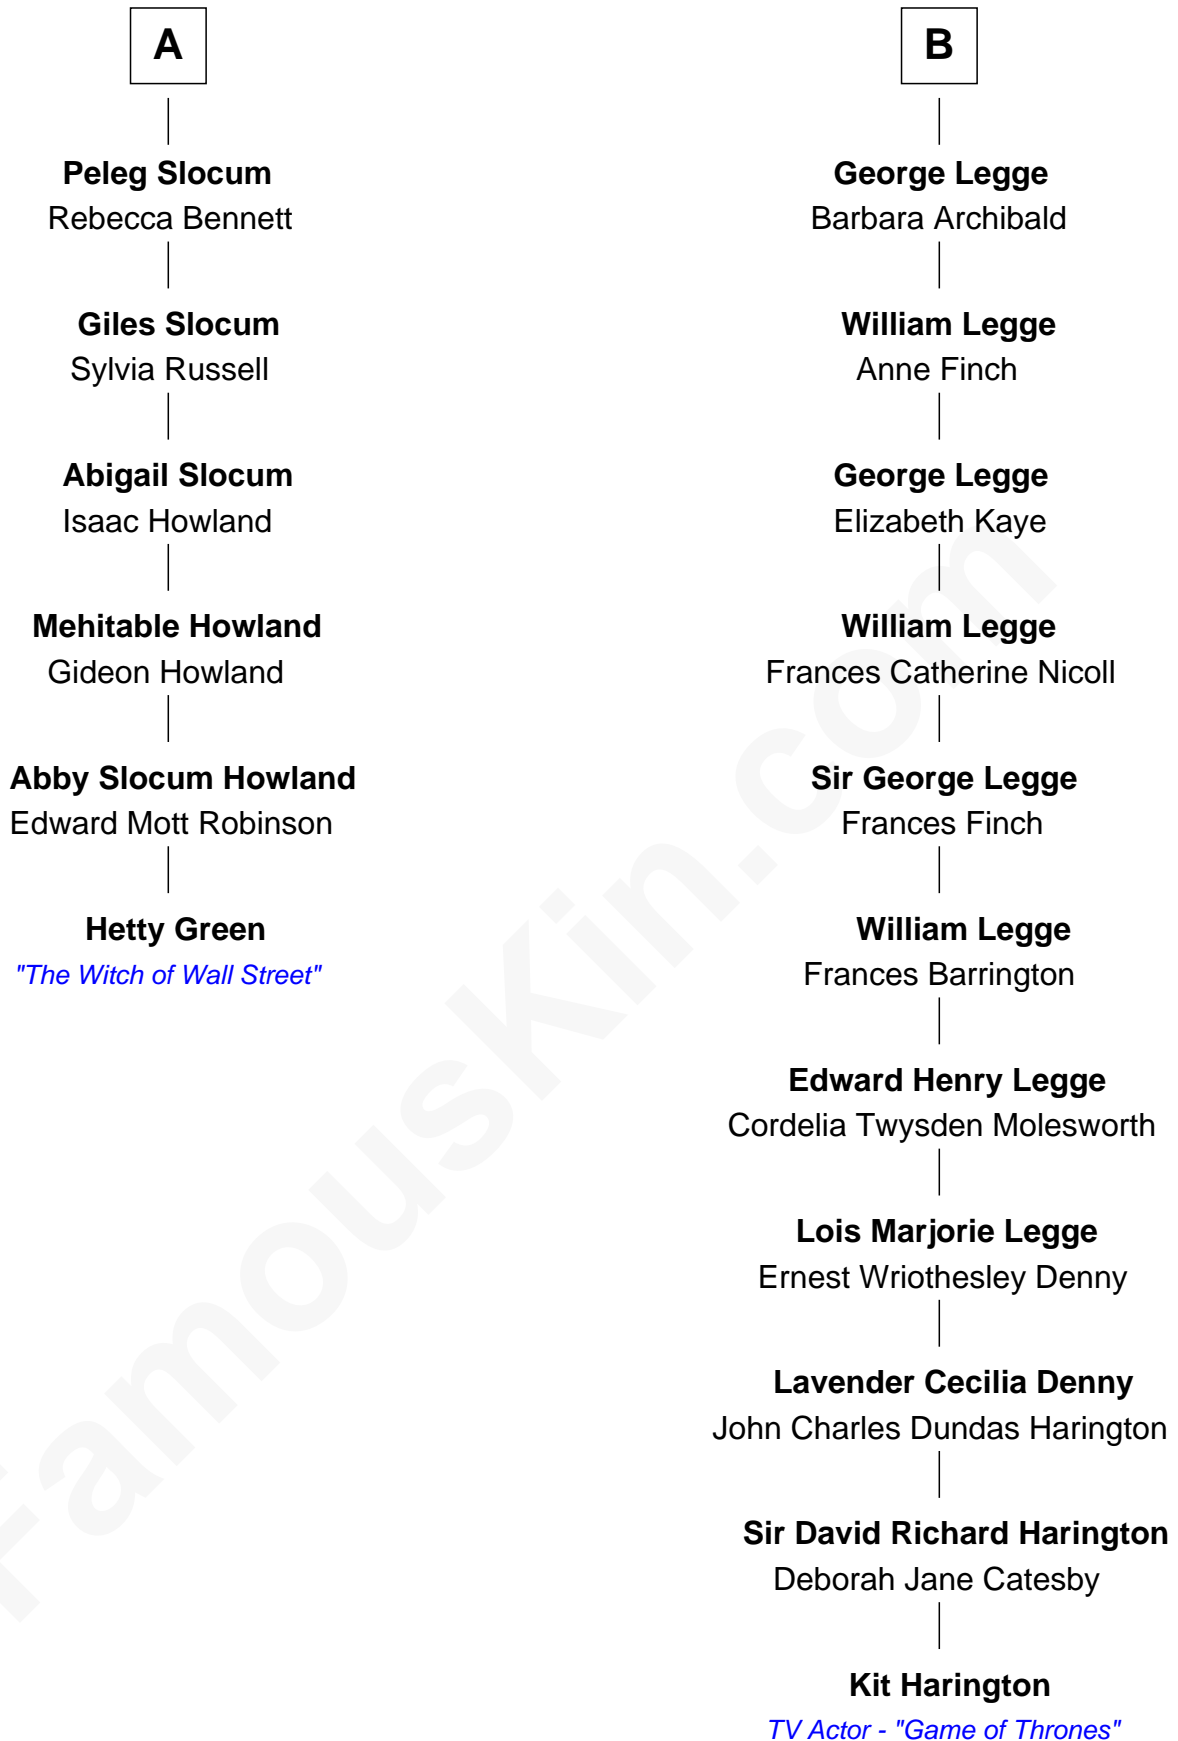

FamousKin.com Relationship Chart of

Hetty Green

"The Witch of Wall Street"

12th cousin 5 times removed of

Kit Harington

TV Actor - *"Game of Thrones"*

Sir Thomas Blount

*with wife
Agnes Hawley*

*with wife
Catherine Clifton*

Kit Harington photo by [Gage Skidmore](#) [\(CC BY-SA 2.0\)](#)