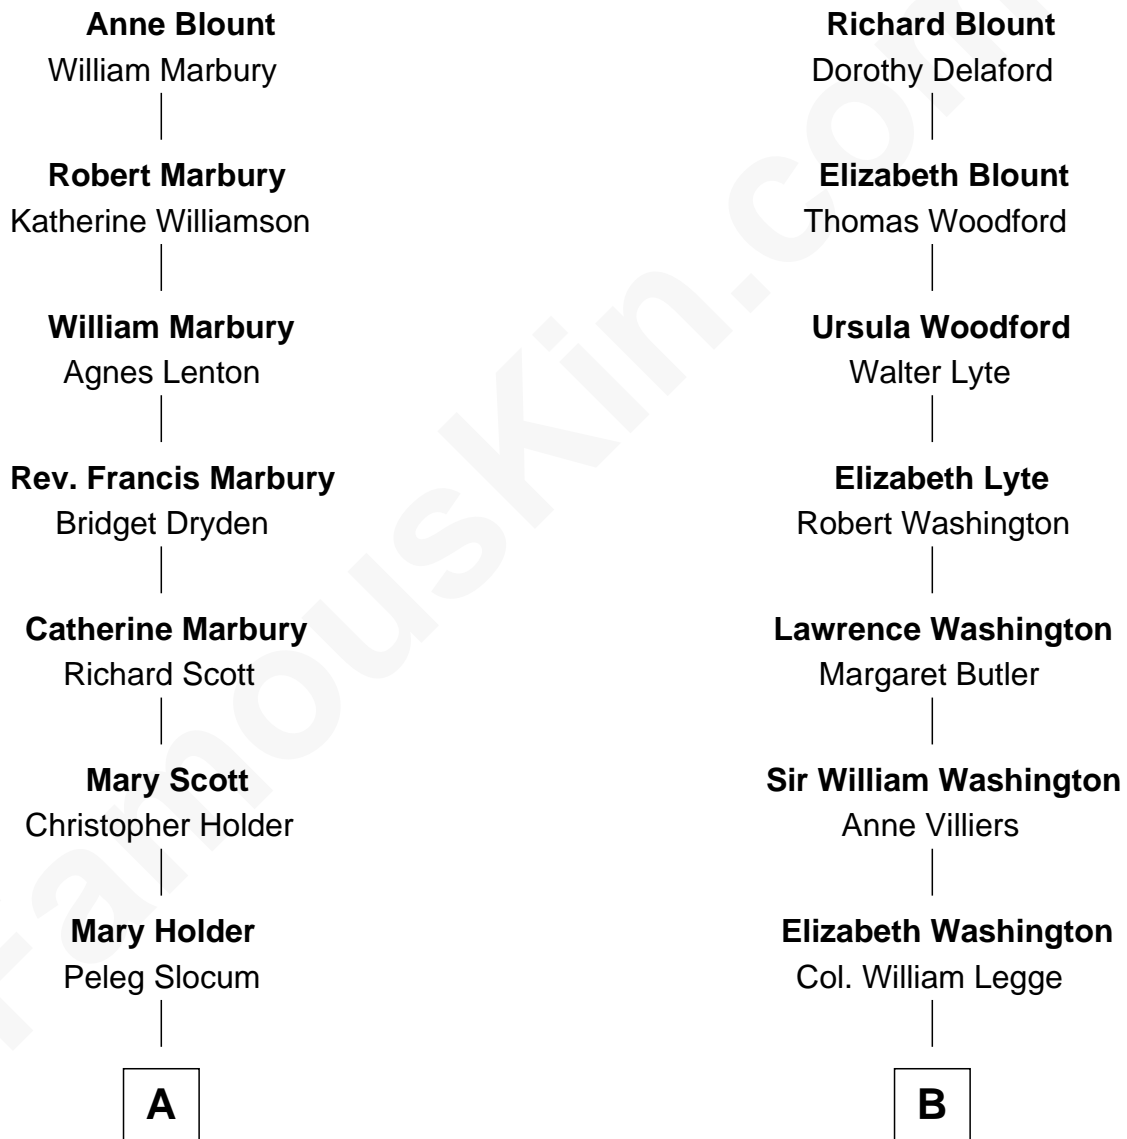

FamousKin.com Relationship Chart of

Hetty Green

"The Witch of Wall Street"

12th cousin 5 times removed of

Kit Harington

TV Actor - *"Game of Thrones"*

Sir Thomas Blount

*with wife
Agnes Hawley*

*with wife
Catherine Clifton*

Kit Harington photo by [Gage Skidmore](#) [\(CC BY-SA 2.0\)](#)