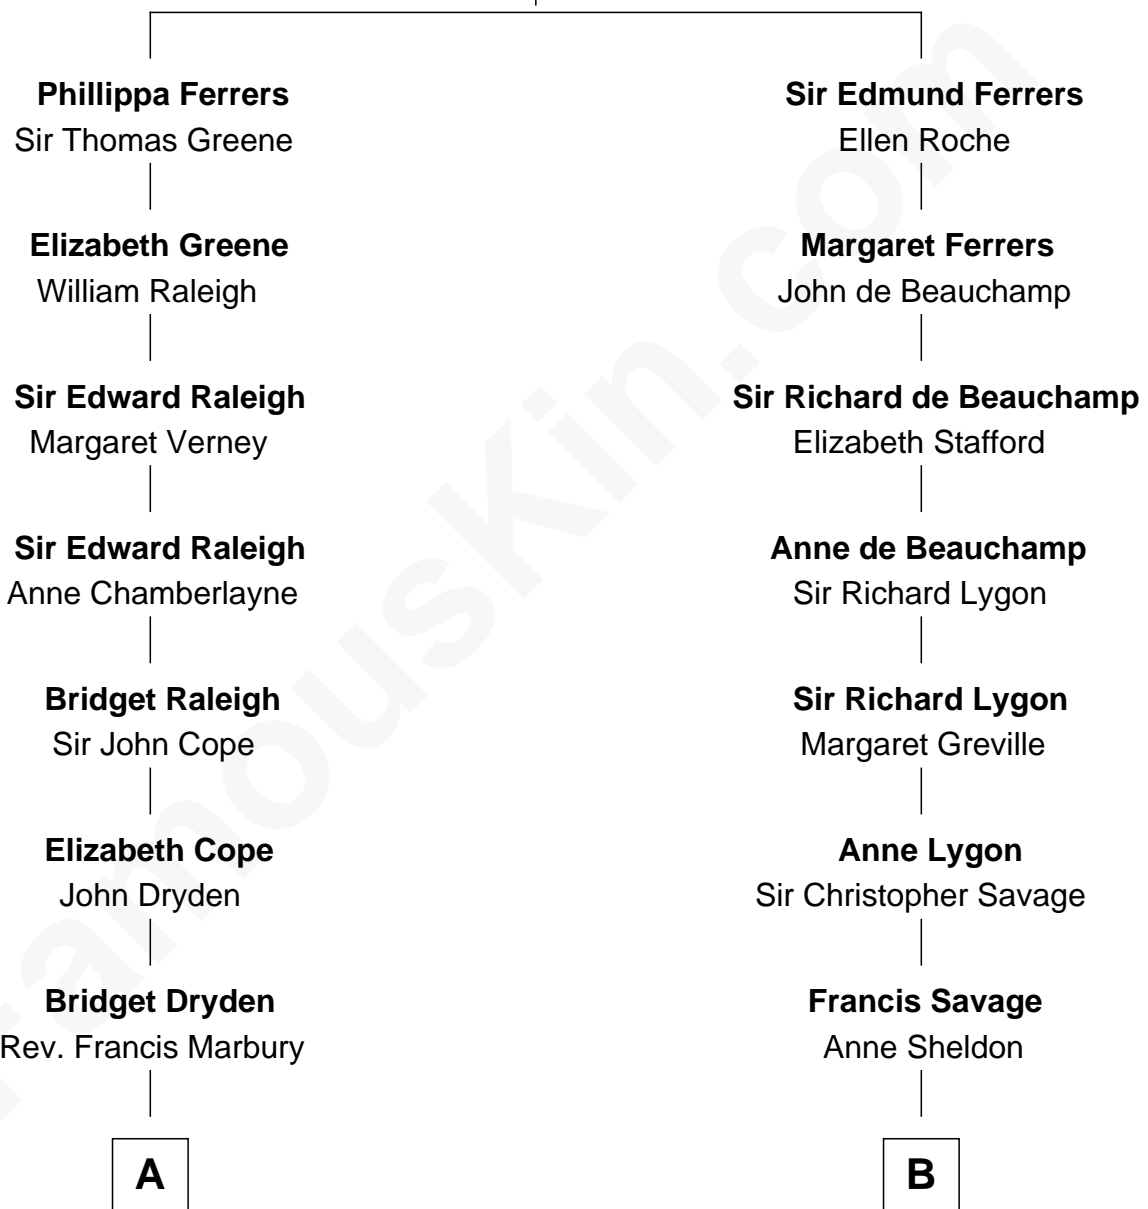

FamousKin.com

Relationship Chart of

Hetty Green

"The Witch of Wall Street"

15th cousin 4 times removed of

William H. Macy
TV and Movie Actor

Robert de Ferrers
Margaret Despencer

C

Mary Lois Everitt
Clement Overstreet

Lois Elizabeth Overstreet
William Hall Macy

William H. Macy
TV and Movie Actor

FamousKin.com