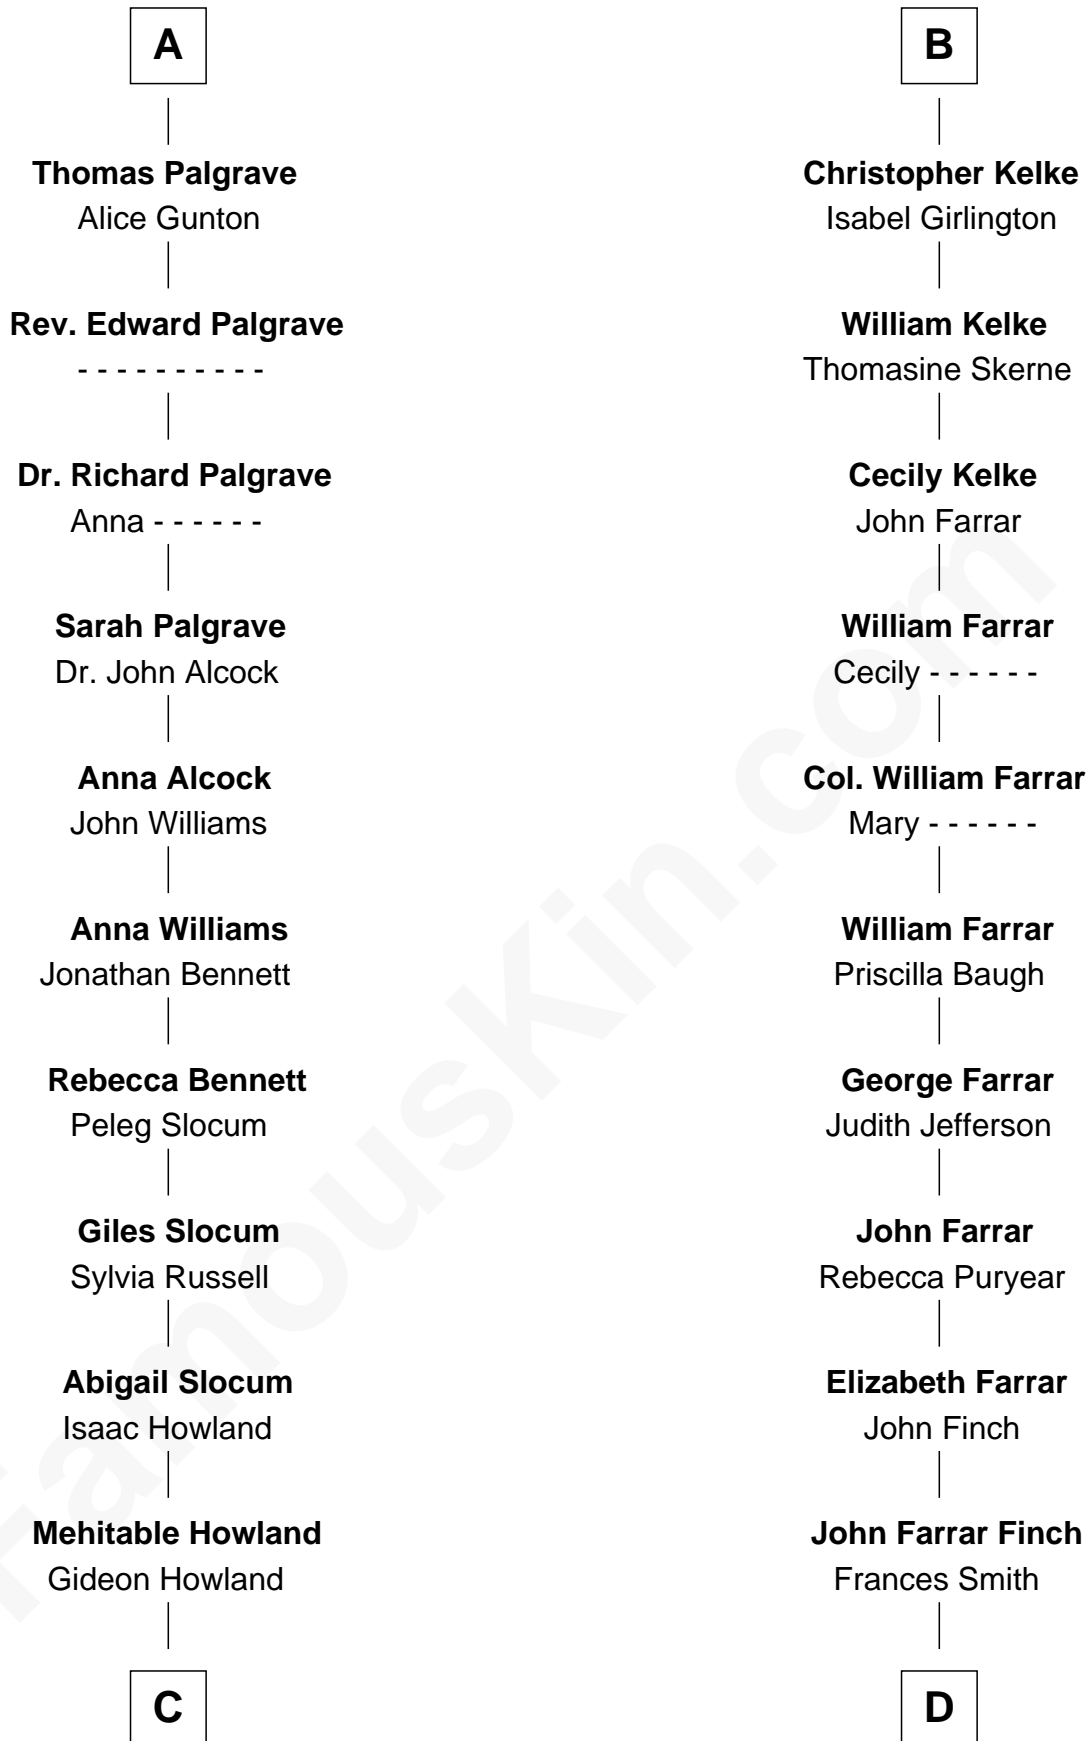

FamousKin.com Relationship Chart of

Hetty Green

"The Witch of Wall Street"

18th cousin 2 times removed of

Harper Lee

Author of To Kill a Mockingbird

Henry Plantagenet
Maud de Chaworth

Eleanor Plantagenet

Sir William Brandon

Eleanor Brandon

John Glemham

Anne Glemham

Henry Palgrave

A

Mary Plantagenet

Henry de Percy

Sir Henry Percy

Margaret de Neville

Sir Henry Percy

Elizabeth Mortimer

Elizabeth Percy

Sir John Clifford

Mary Clifford

Sir Philip Wentworth

Elizabeth Wentworth

Sir Martin de la See

Elizabeth de la See

Roger Kelke

B

C

Abby Slocum Howland
Edward Mott Robinson

Hetty Green