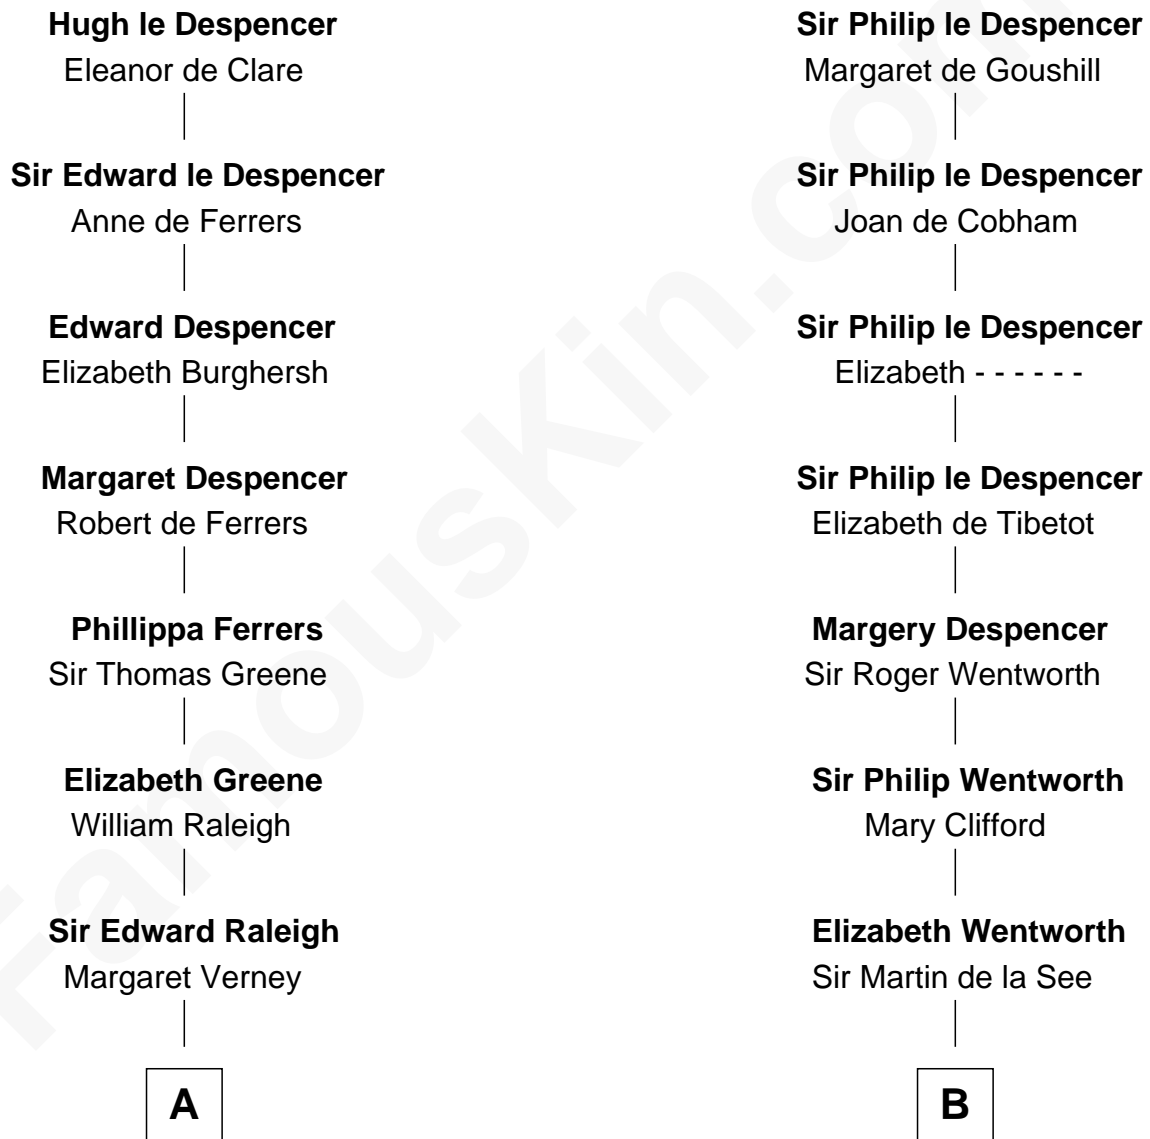

FamousKin.com Relationship Chart of

Hetty Green

"The Witch of Wall Street"

19th cousin 2 times removed of

Harper Lee

Author of To Kill a Mockingbird

Sir Hugh le Despencer

Isabella de Beauchamp

C

Mehitable Howland

Gideon Howland

Abby Slocum Howland

Edward Mott Robinson

Hetty Green

"The Witch of Wall Street"

D