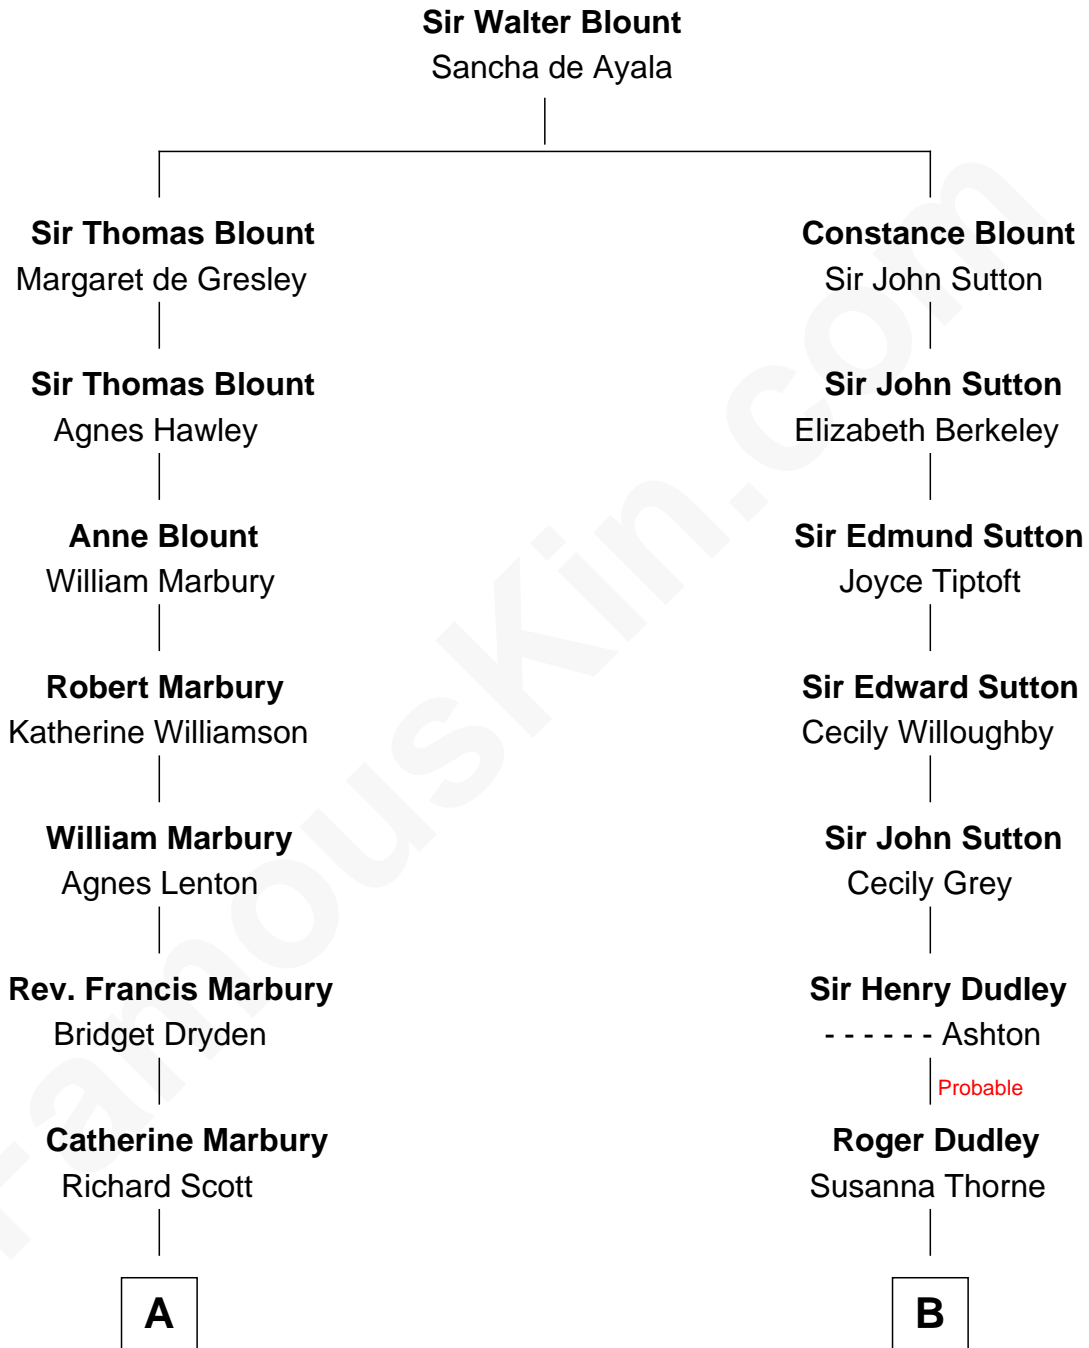

FamousKin.com

Relationship Chart of

Hetty Green

"The Witch of Wall Street"

14th cousin 6 times removed of

John Cena

Movie Actor and WWE Pro Wrestler