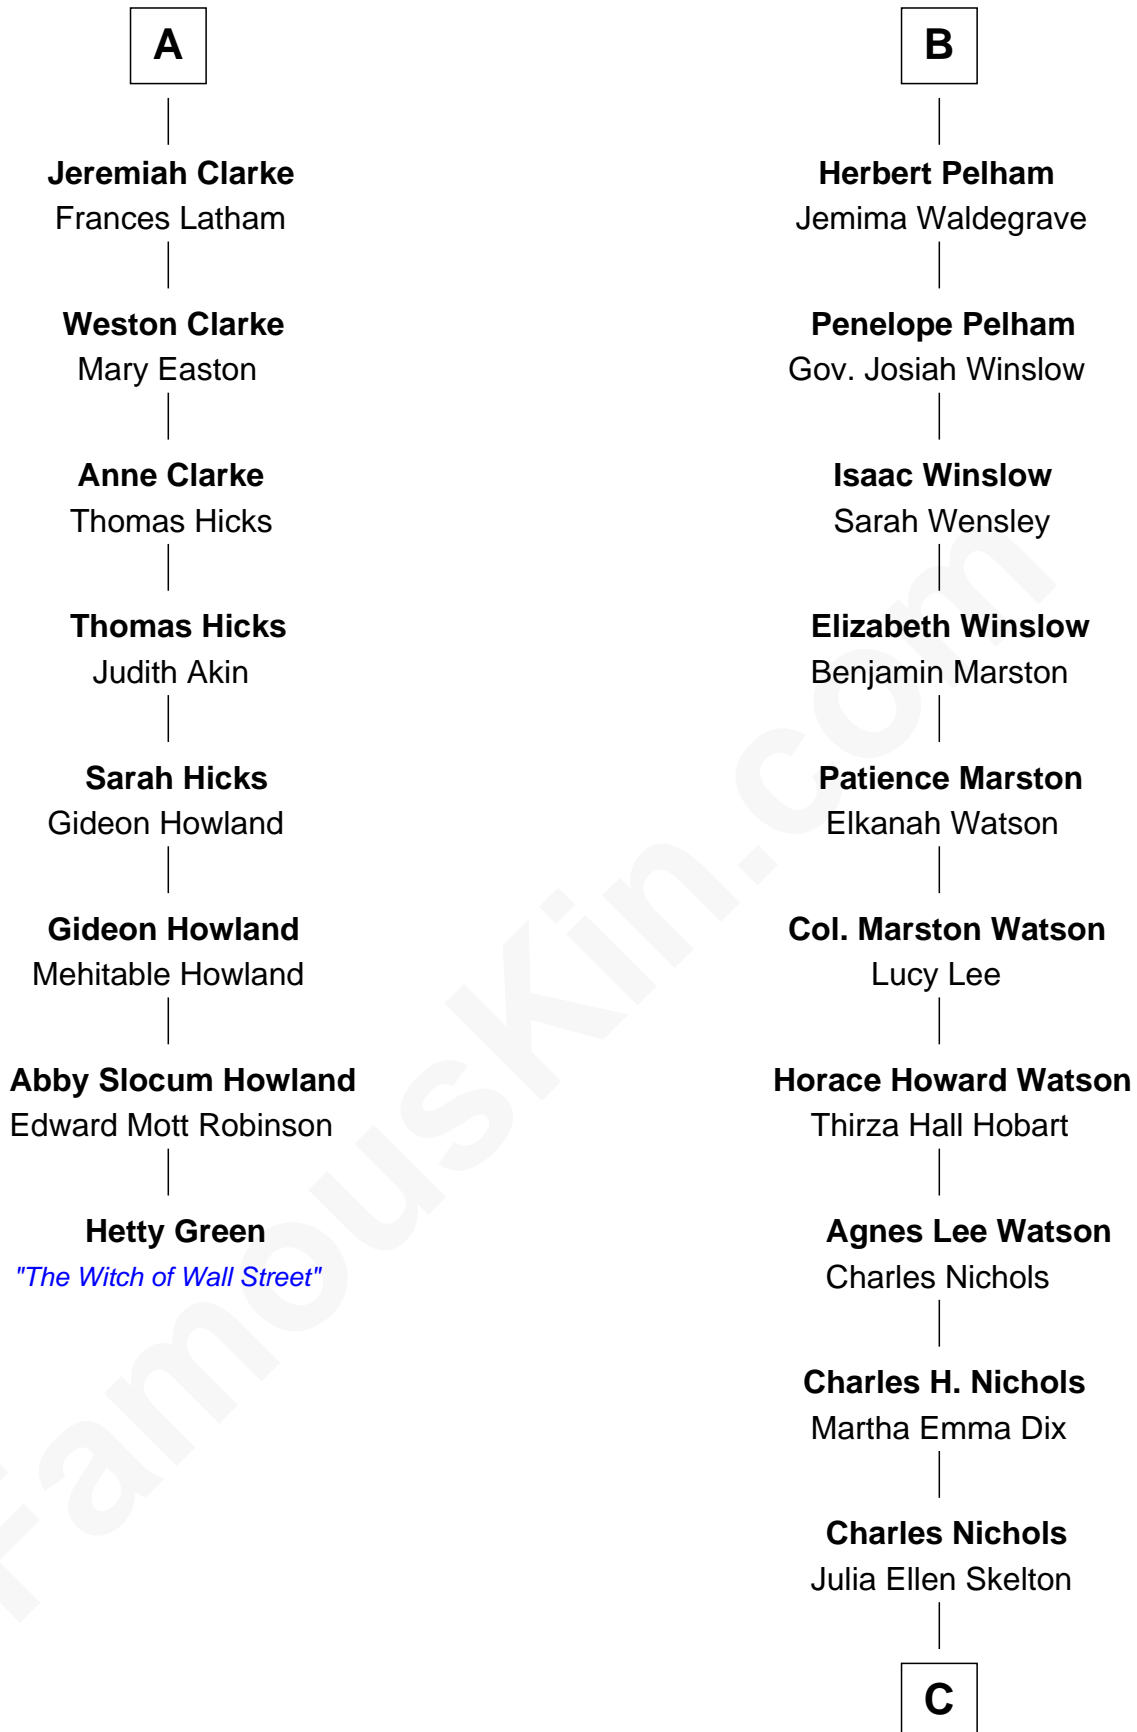

# FamousKin.com Relationship Chart of

**Hetty Green**

*"The Witch of Wall Street"*

14th cousin 5 times removed of

**John Cena**

*Movie Actor and WWE Pro Wrestler*

C

**Natalie Nichols**

Ulysses John Lupien

**Carol Frances Lupien**

John Joseph Cena

**John Cena**

*Actor and Pro Wrestler*

FamousKin.com