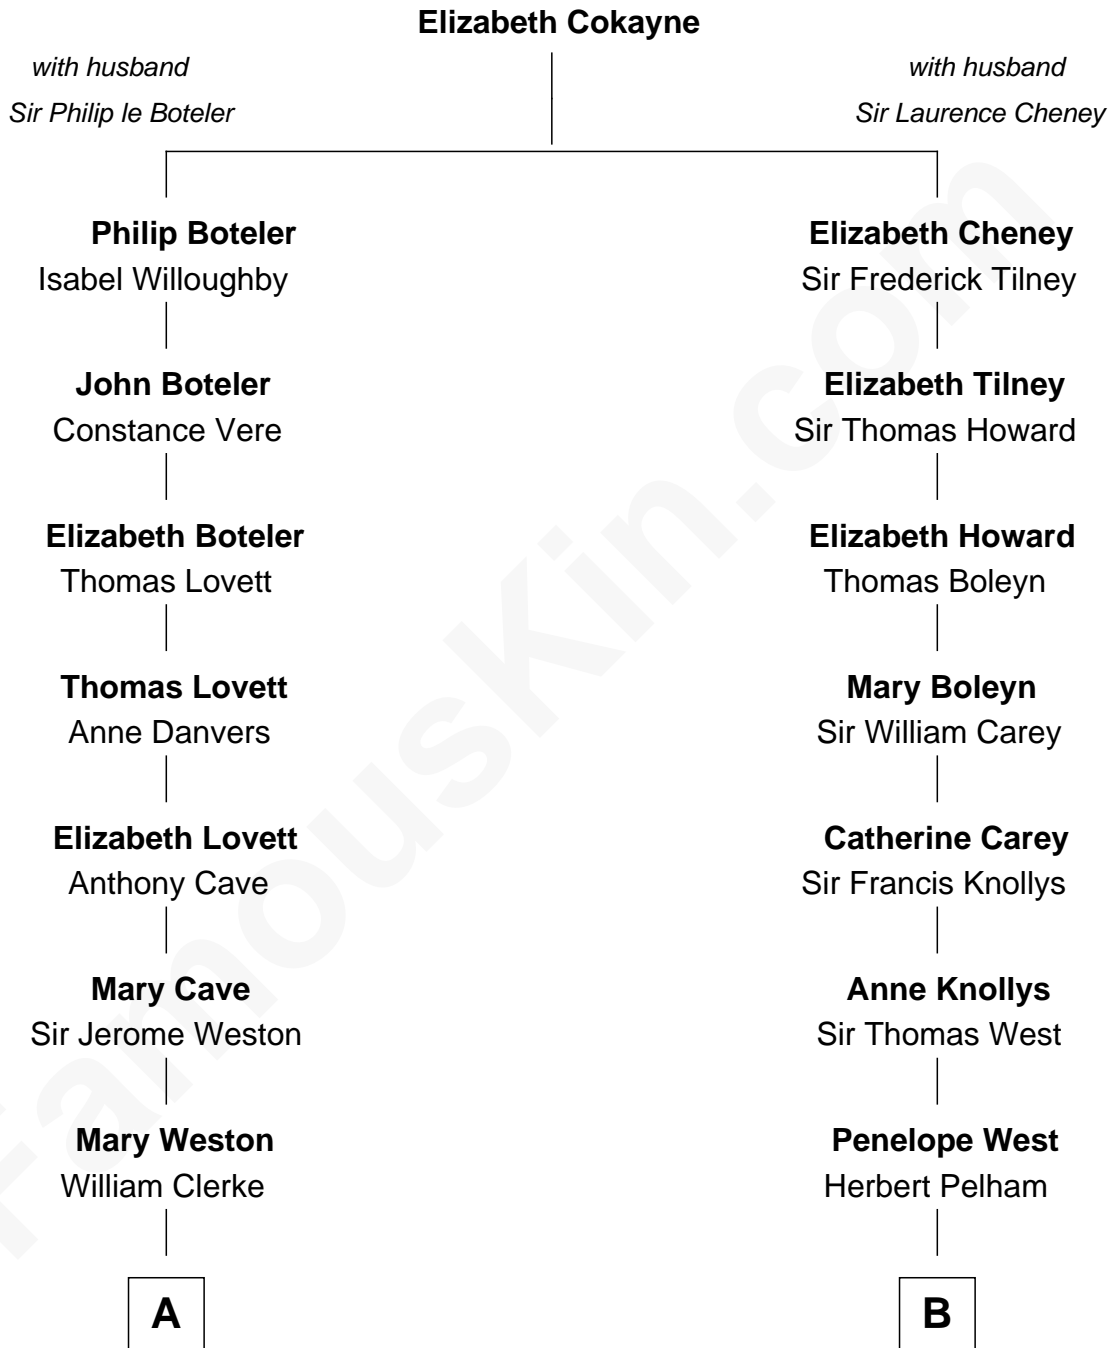

# FamousKin.com Relationship Chart of

**Hetty Green**

*"The Witch of Wall Street"*

14th cousin 5 times removed of

**John Cena**

*Movie Actor and WWE Pro Wrestler*

C

**Natalie Nichols**