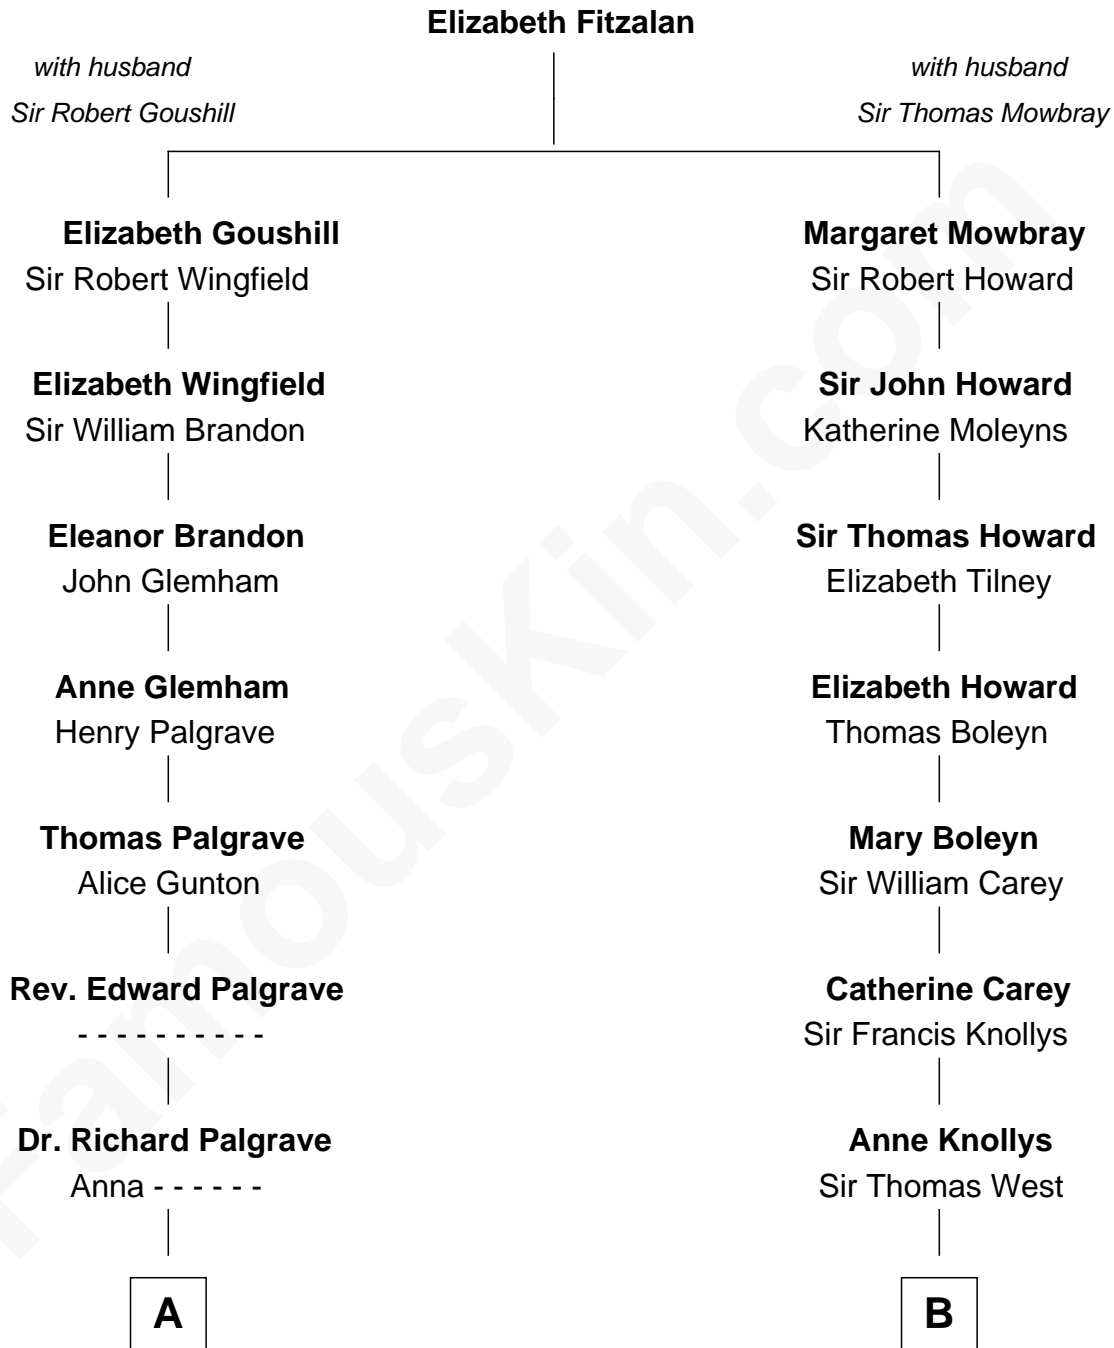

FamousKin.com Relationship Chart of

Hetty Green

"The Witch of Wall Street"

15th cousin 5 times removed of

John Cena

Movie Actor and WWE Pro Wrestler

C

Charles Nichols
Julia Ellen Skelton