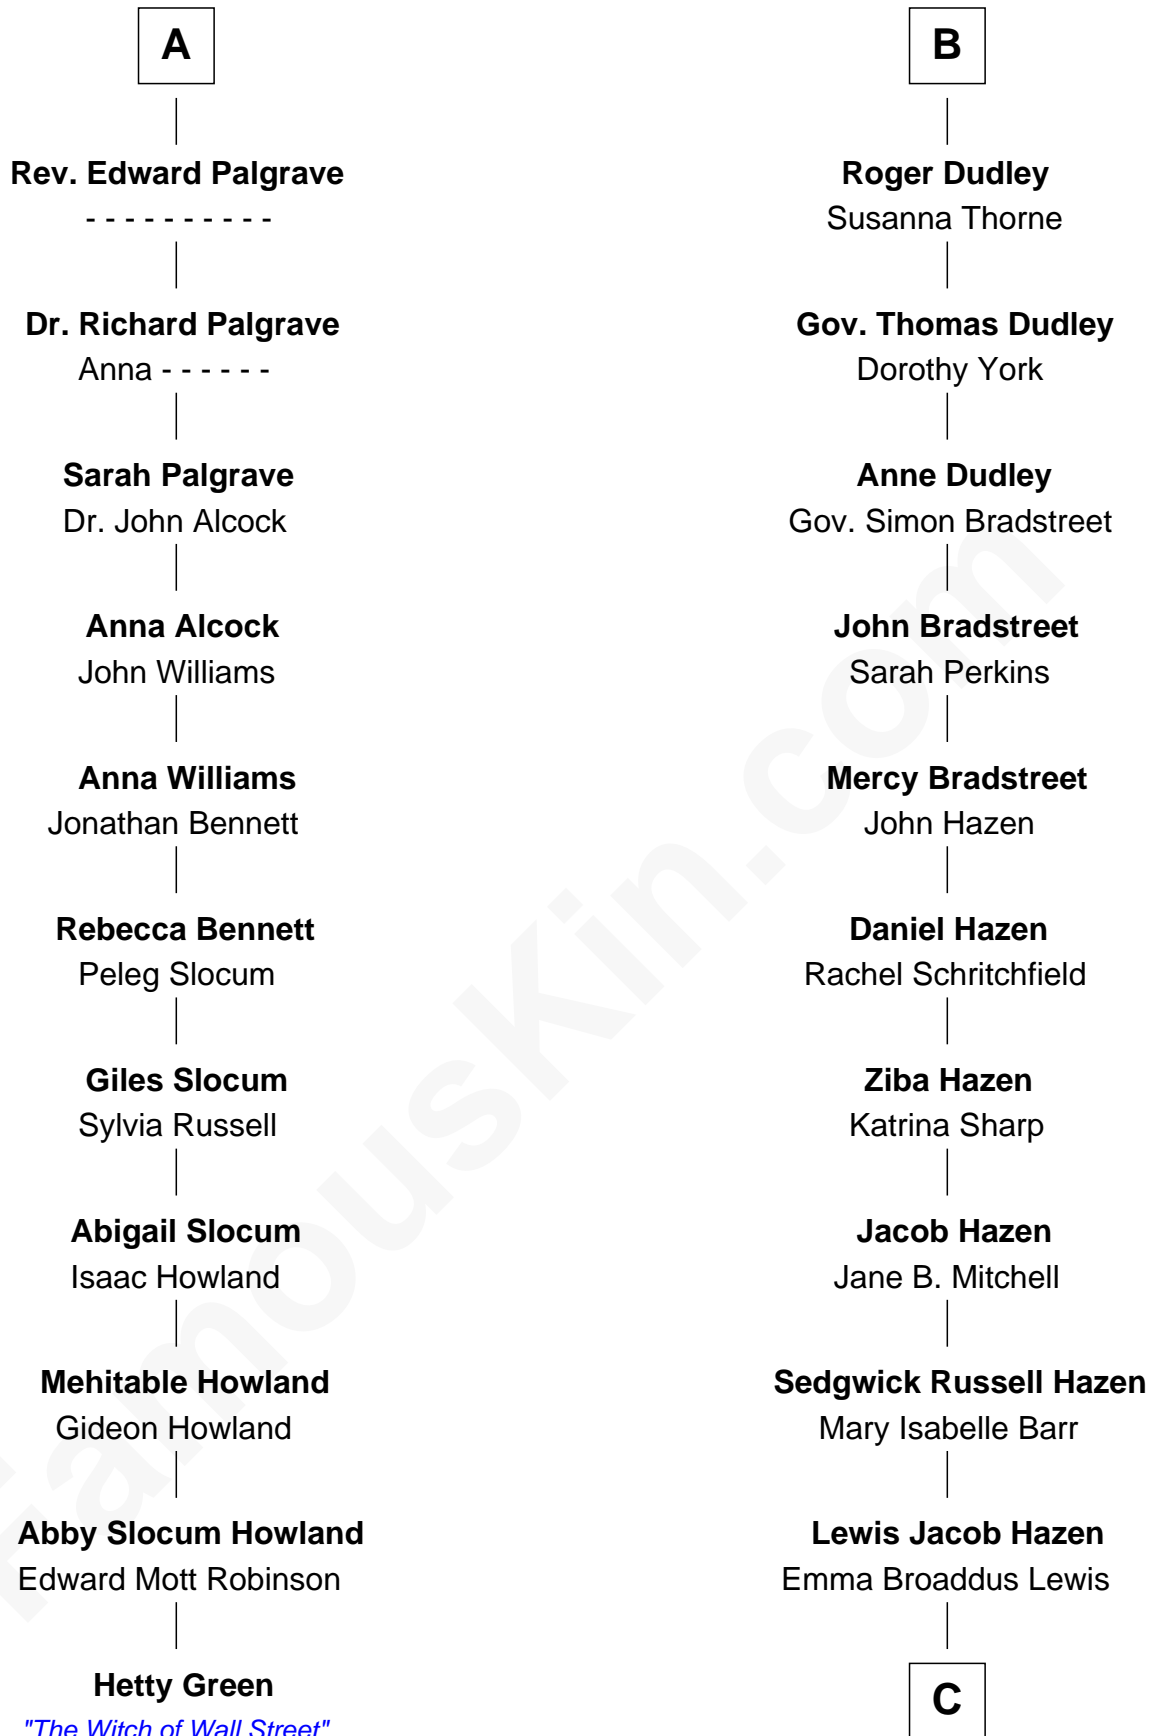

# FamousKin.com Relationship Chart of

**Hetty Green**

*"The Witch of Wall Street"*

17th cousin 2 times removed of

**J. K. Simmons**

*TV and Movie Actor*

**Richard Fitzalan**  
Eleanor Plantagenet

**C**

**Ruth Hazen**

Col. Ralph Archibald Kimble

**Patricia Kimble**

Dr. Donald William Simmons

**J. K. Simmons**

*TV and Movie Actor*