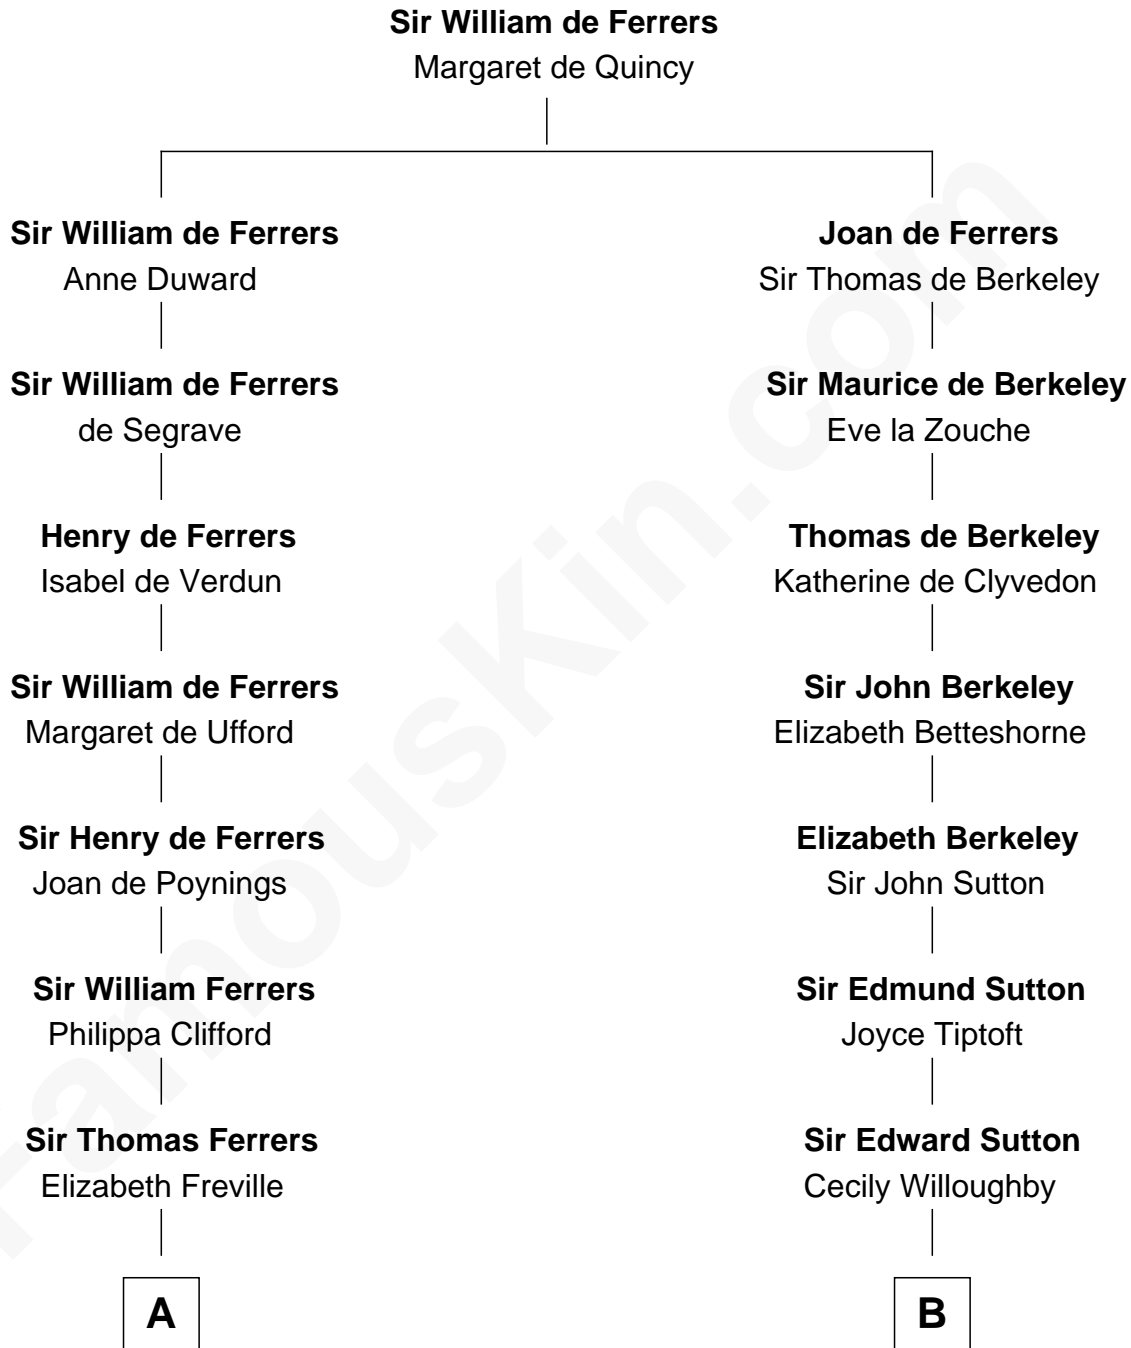

FamousKin.com

Relationship Chart of

Hetty Green

"The Witch of Wall Street"

19th cousin 2 times removed of

J. K. Simmons

TV and Movie Actor

C

Gideon Howland
Mehitable Howland

Abby Slocum Howland
Edward Mott Robinson

Hetty Green
"The Witch of Wall Street"

D

Sedgwick Russell Hazen
Mary Isabelle Barr

Lewis Jacob Hazen
Emma Broaddus Lewis

Ruth Hazen
Col. Ralph Archibald Kimble