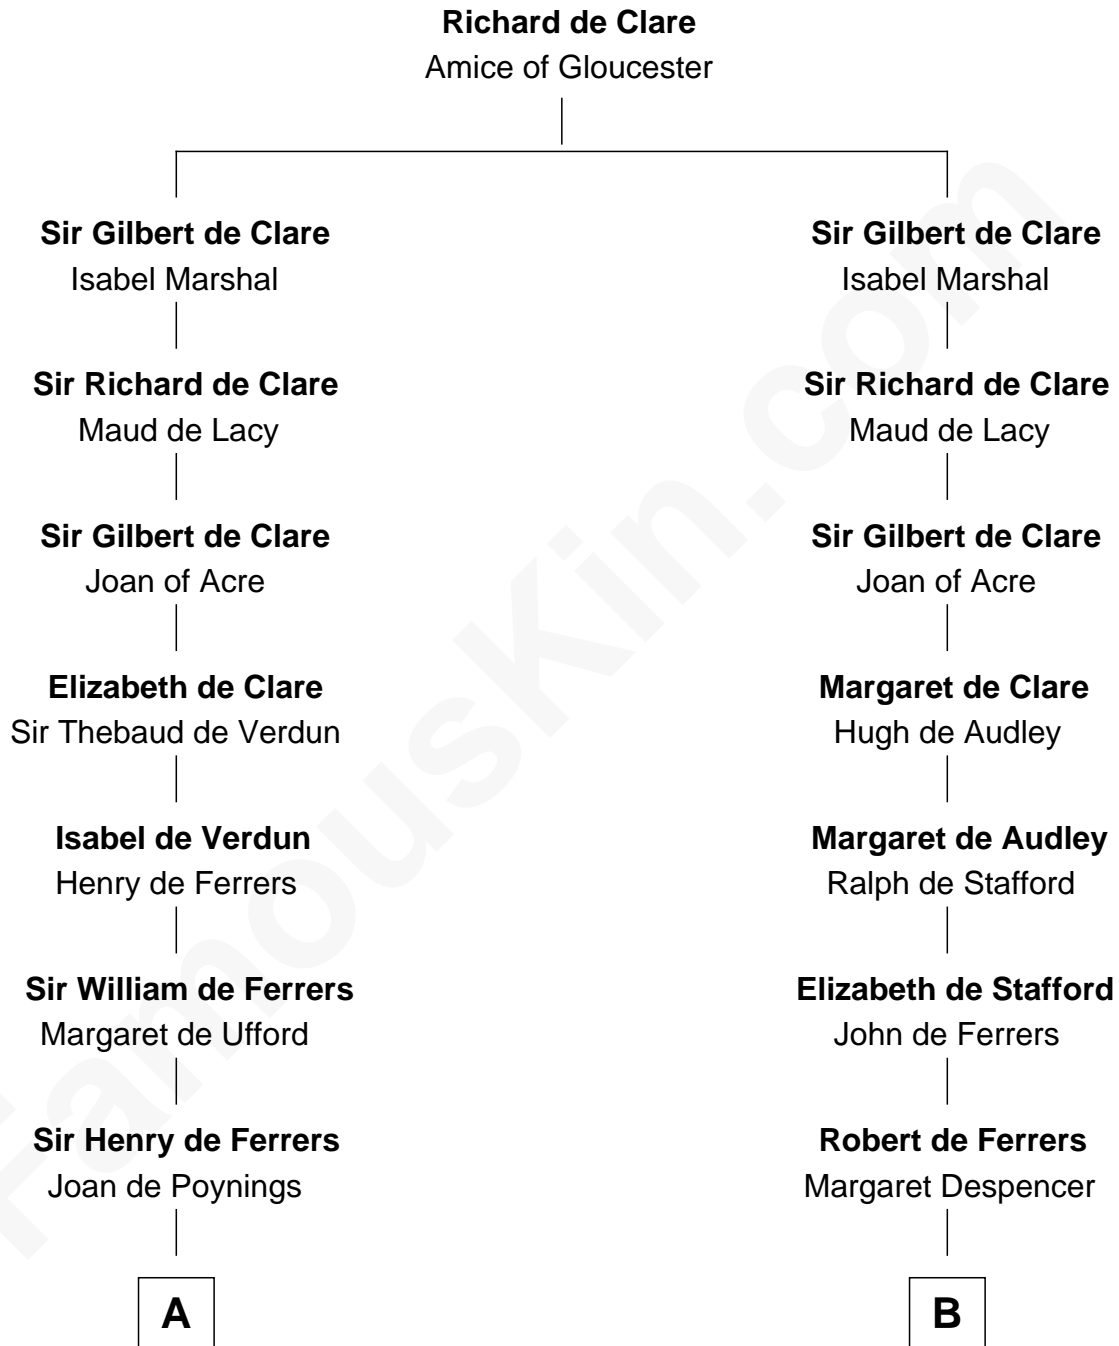

## Relationship Chart of

**Hetty Green**

*"The Witch of Wall Street"*

21st cousin of

**J. A. Folger**

*Founder of Folger Coffee Company*

**C**

**Thomas Hicks**

Judith Akin

**Sarah Hicks**

Gideon Howland

**Gideon Howland**

Mehitable Howland

**Abby Slocum Howland**

Edward Mott Robinson

**Hetty Green**