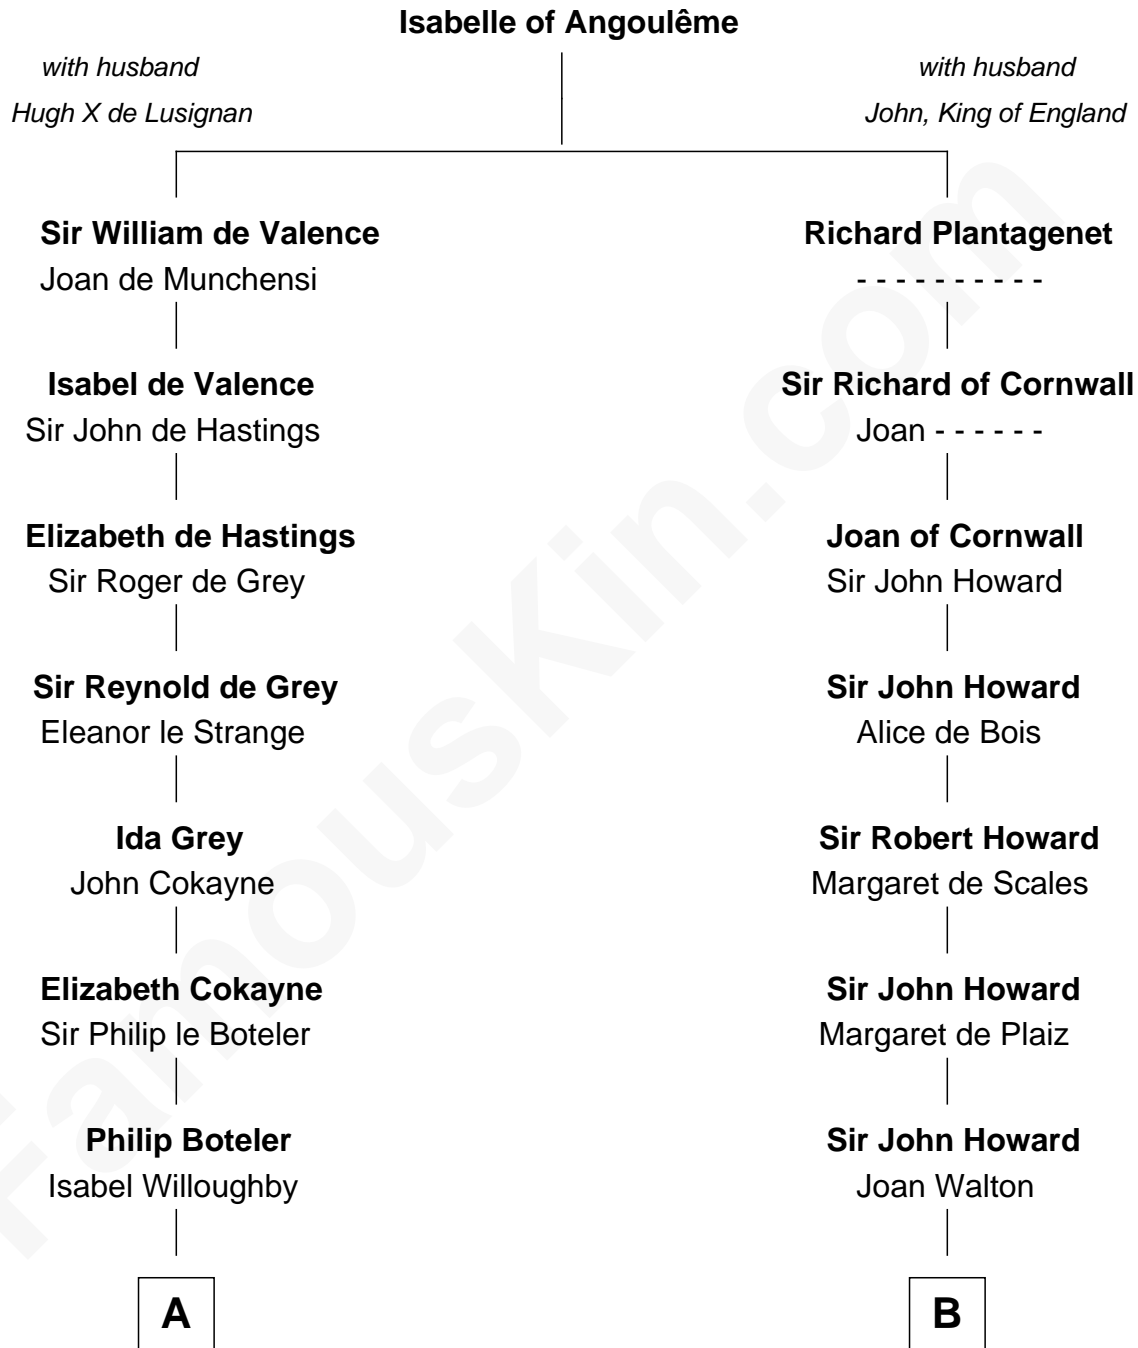

## Relationship Chart of

### Hetty Green

*"The Witch of Wall Street"*

18th cousin 2 times removed of

**Samuel Howard**

*Boston Tea Party Participant*

**C**

**Sarah Hicks**

Gideon Howland