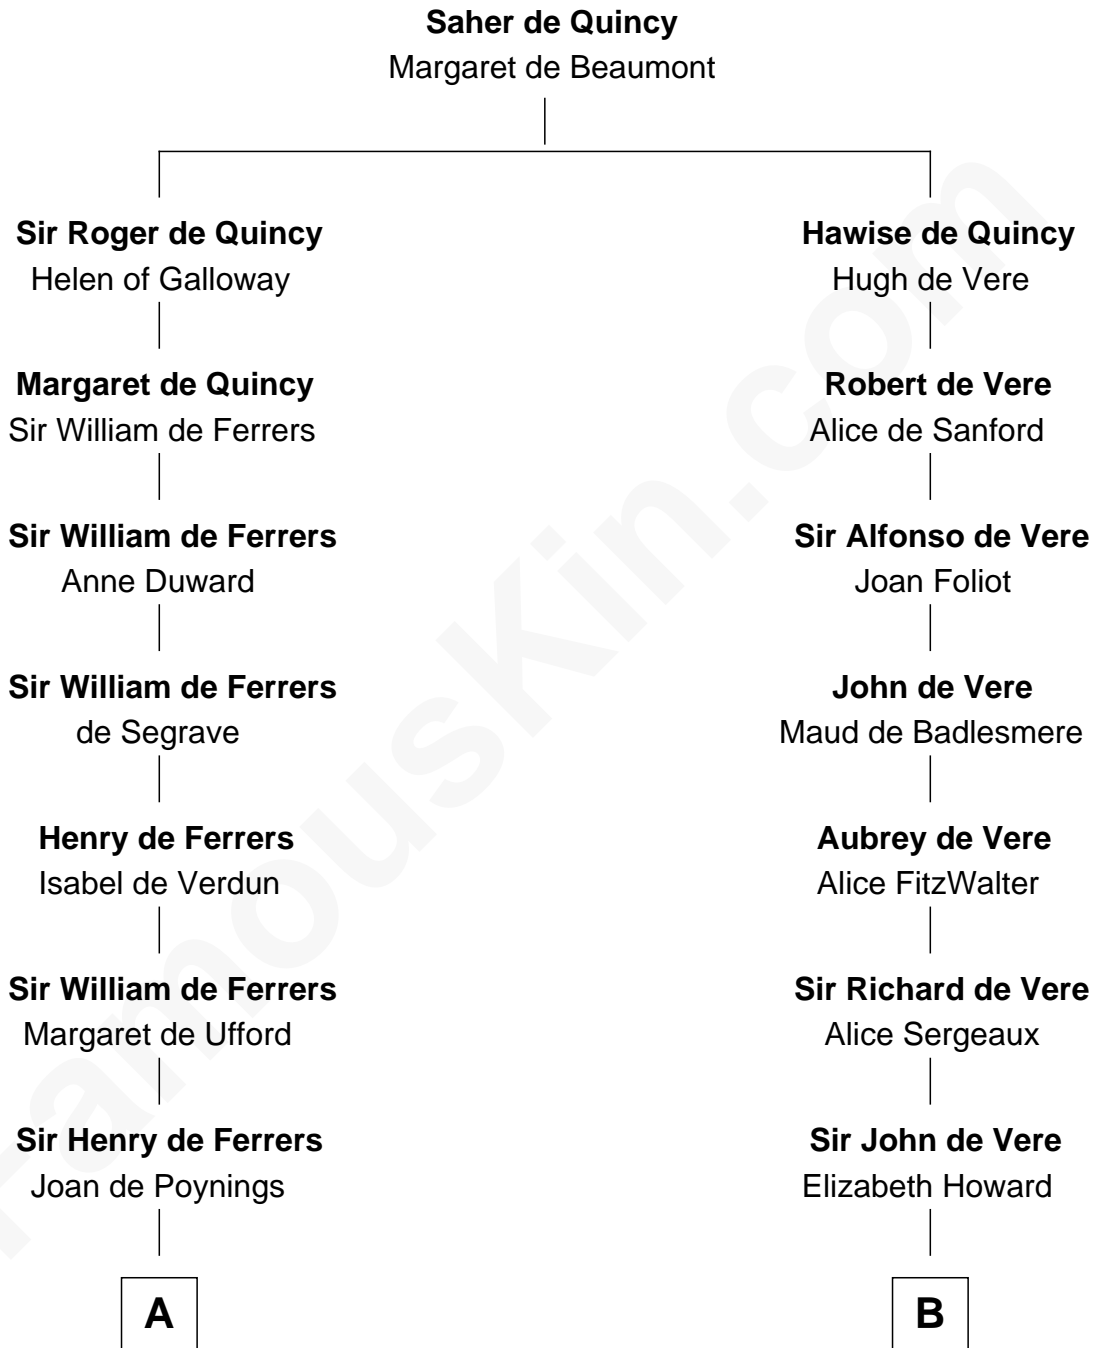

FamousKin.com

Relationship Chart of

Hetty Green

"The Witch of Wall Street"

17th cousin 4 times removed of

Samuel Howard

Boston Tea Party Participant

C

—
Thomas Hicks

Judith Akin

—
Sarah Hicks

Gideon Howland

—
Gideon Howland

Mehitable Howland

—
Abby Slocum Howland

Edward Mott Robinson

—
Hetty Green

"The Witch of Wall Street"