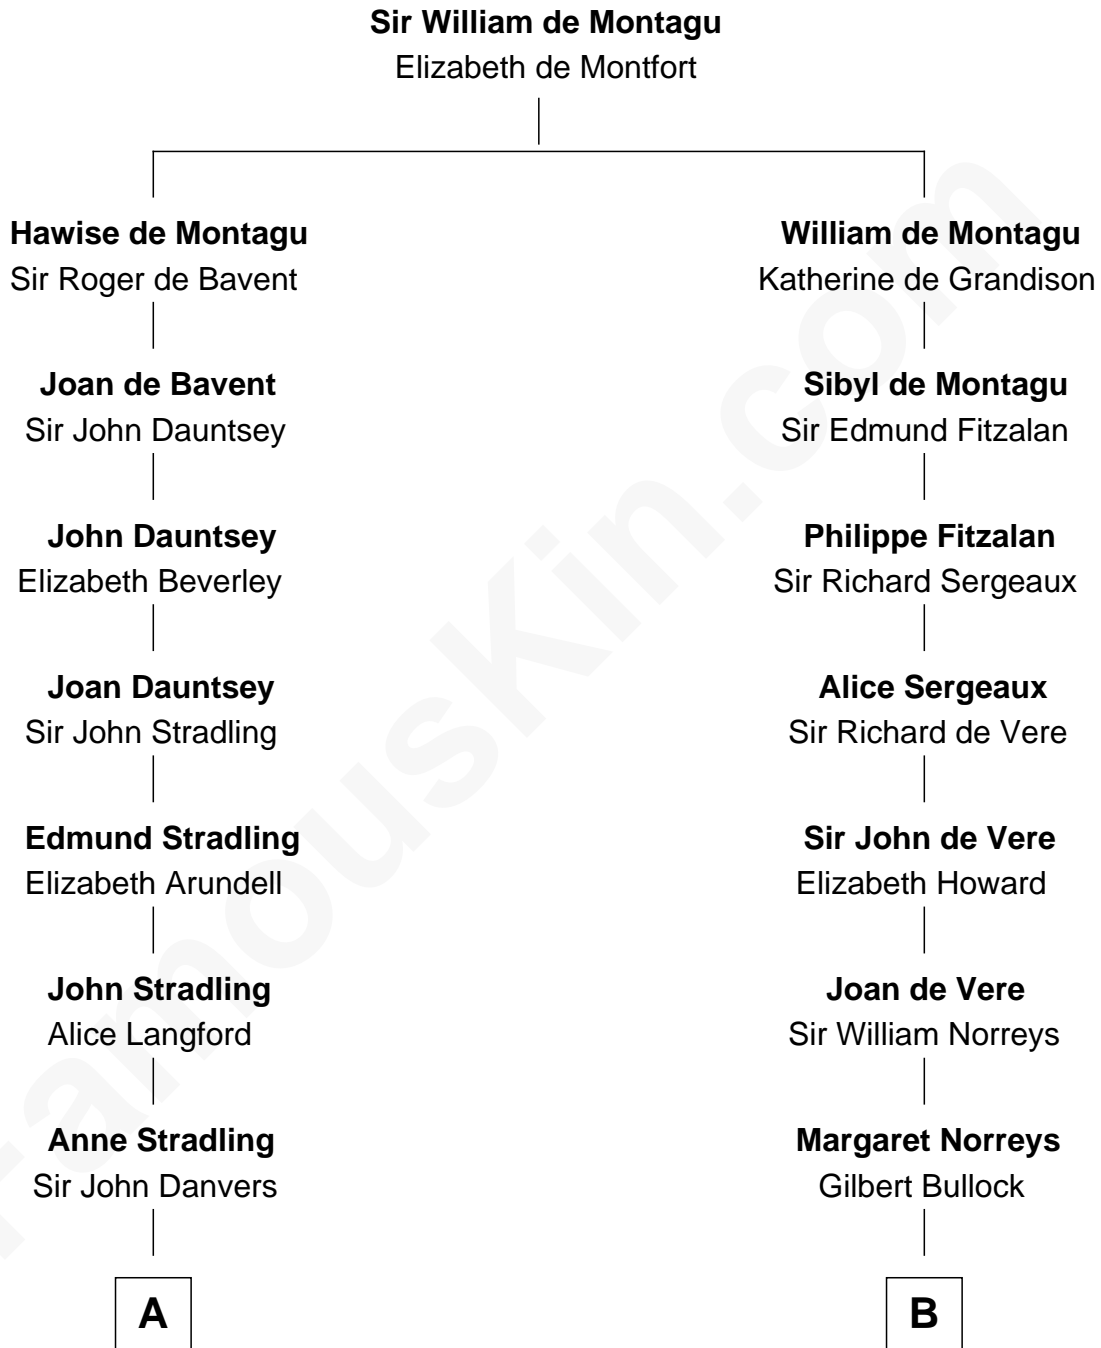

FamousKin.com

Relationship Chart of

Hetty Green

"The Witch of Wall Street"

15th cousin 3 times removed of

Samuel Howard

Boston Tea Party Participant

C

Abby Slocum Howland

Edward Mott Robinson

Hetty Green

"The Witch of Wall Street"

FamousKin.com